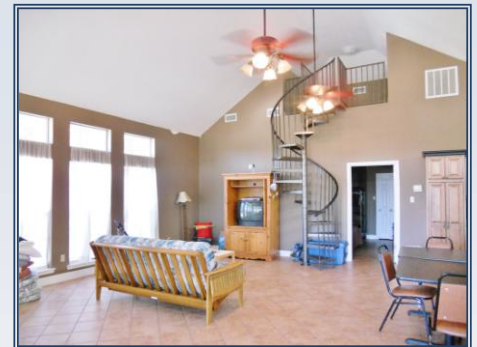

42 Acre
MLS #128957
UC #23042-28957
$299,000

Slade Priest
sladepriest1@gmail.com
Office: (601) 250-0017
Cell: (601) 888-0094
SouthernStatesRealty.com

Melissa Field
mfield3@bellsouth.net
Office: (601) 250-0017
Cell: (601) 467-7070
SouthernStatesRealty.com