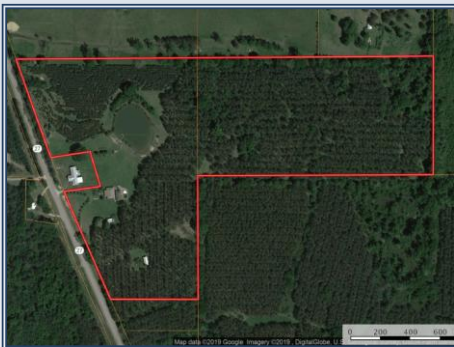

42 Acre
MLS #128957
UC #23042-28957
$299,000

Slade Priest
sladepriest1@gmail.com
Office: (601) 250-0017
Cell: (601) 888-0094
SouthernStatesRealty.com

Melissa Field
mfield3@bellsouth.net
Office: (601) 250-0017
Cell: (601) 467-7070
SouthernStatesRealty.com