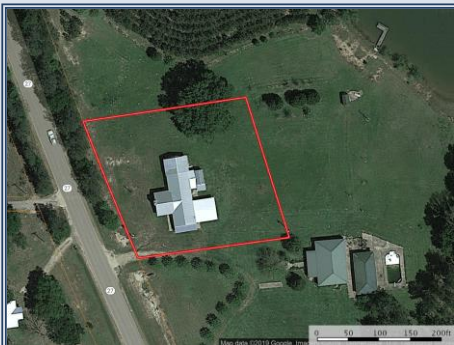

1 Acre

MLS #128958

UC #23042-28958

$200,000

Slade Priest

sladepriest1@gmail.com
Office: (601) 250-0017
Cell: (601) 888-0094
SouthernStatesRealty.com

Melissa Field

mfield3@bellsouth.net
Office: (601) 250-0017
Cell: (601) 467-7070
SouthernStatesRealty.com