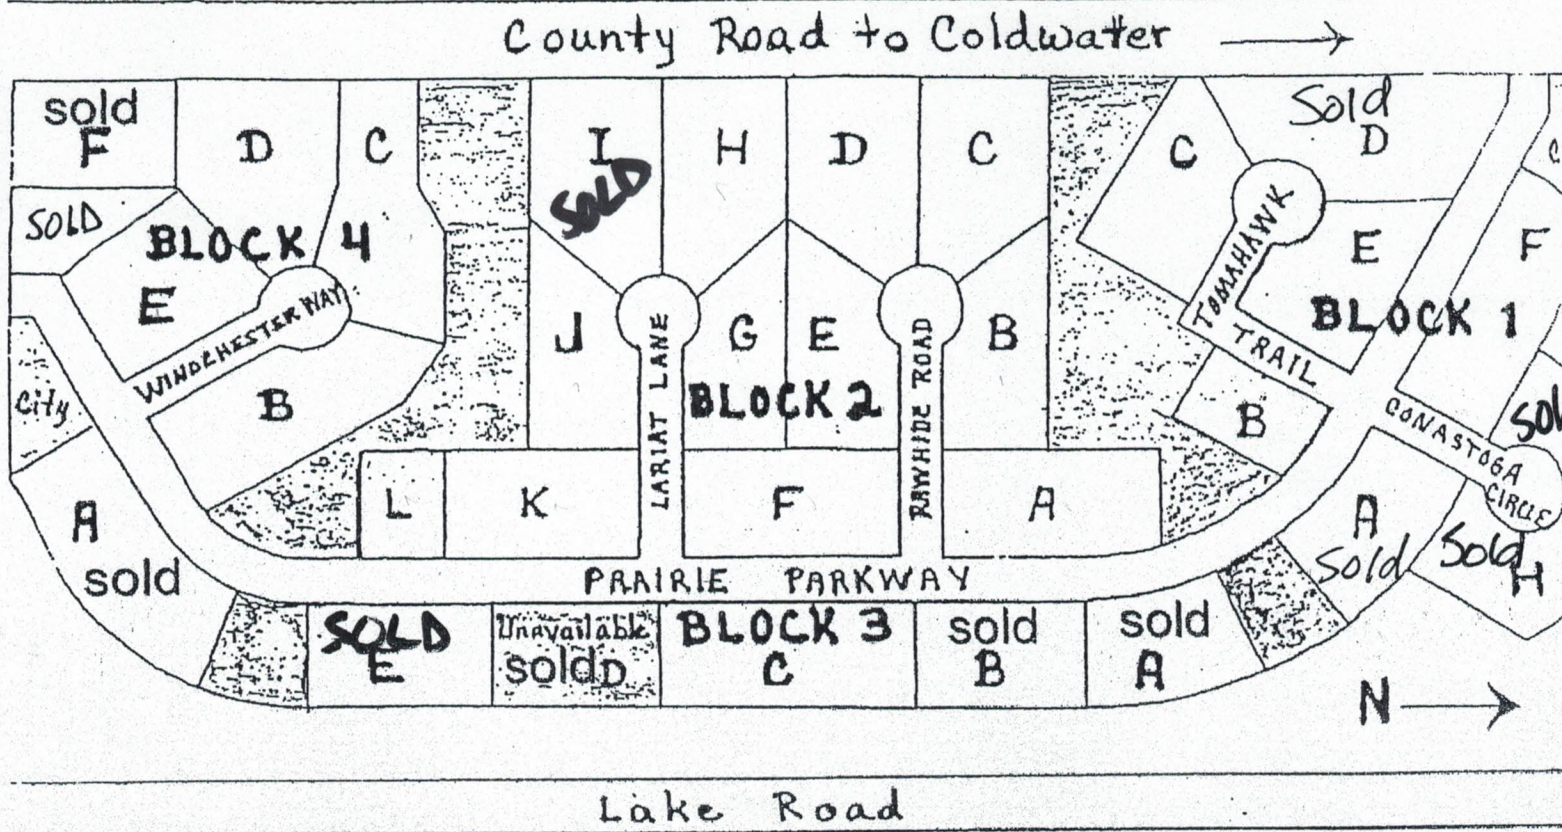

## LIVE AT SCENIC LAKE COLDWATER

At the 250-acre man-made lake in a 930-acre park within the Coldwater City Limits...COMANCHE ESTATES is offering large lake-view lots with city water and city sewer.