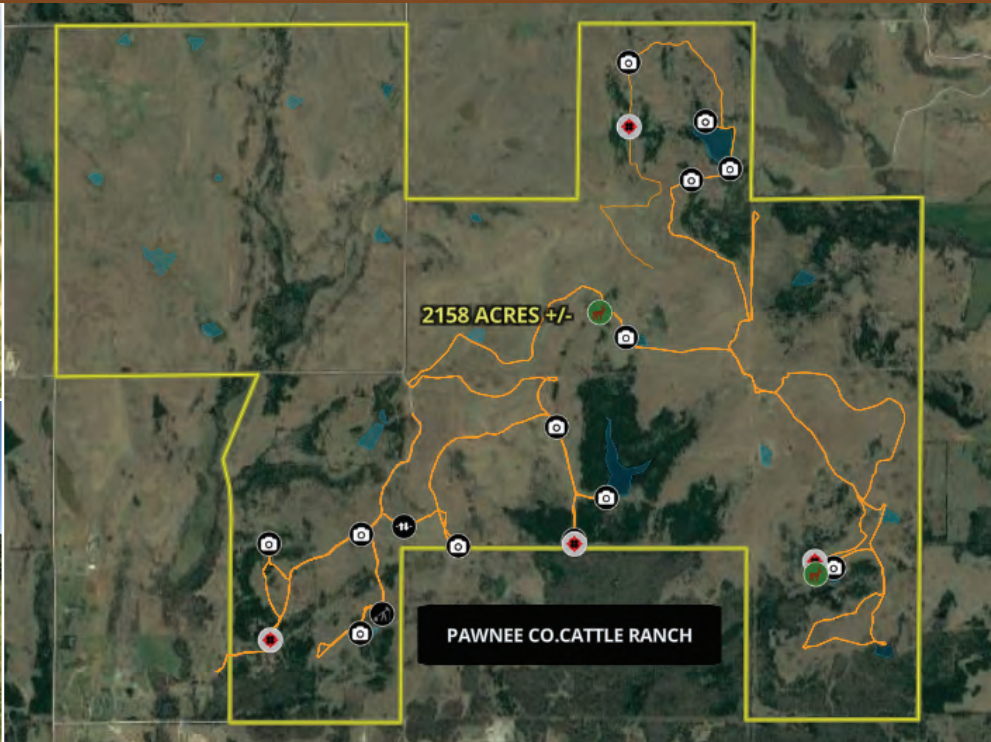

# OKLAHOMA RANCH For Sale

**RANCH**  
PROPERTIES

A Division of United Country Real Estate

2158±  
acres

- » 2158± Acres in Pawnee County
- » Rolling Terrain with Native Grasses
- » Centralized Processing Facility
- » Numerous Spring Fed Ponds | Stocked with Bass + Crappie
- » Pond Fed - Gravity Flow Water Tanks