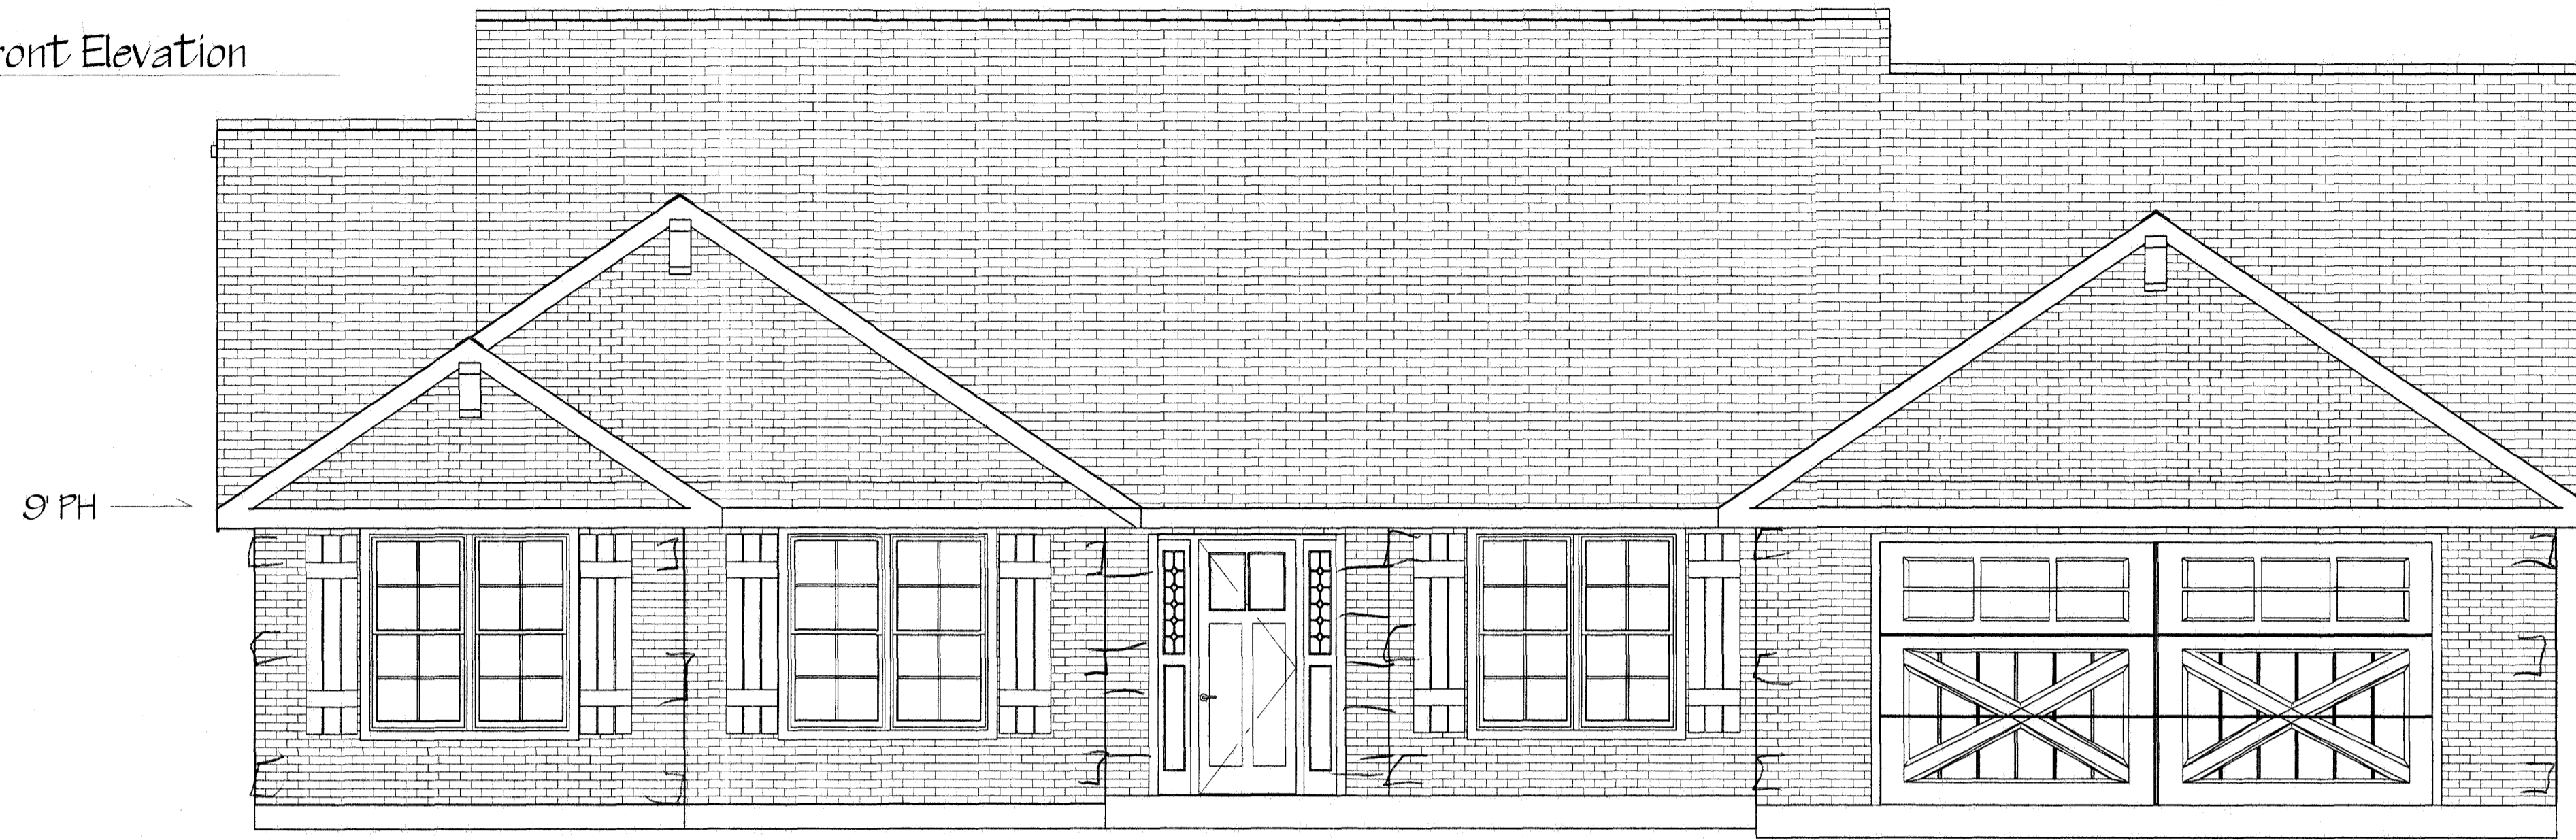

Front Elevation

Left Elevation

Right Elevation

Rear Elevation

71x9  
6394'

Elevations

Phone: (405) 200-2052 Fax: (405) 247-2497 info@hausercustom.com	
Communicate One, Inc. PO Box 3194 Edmond, OK 73053	
<h1>Hauser Custom</h1>	
Sq. Ft.	
Main Frame	1893
Upper Frame	
Total Frame	1893
Garage Frame	737
Porch Frame	333
Scale:	1/4" = 1'