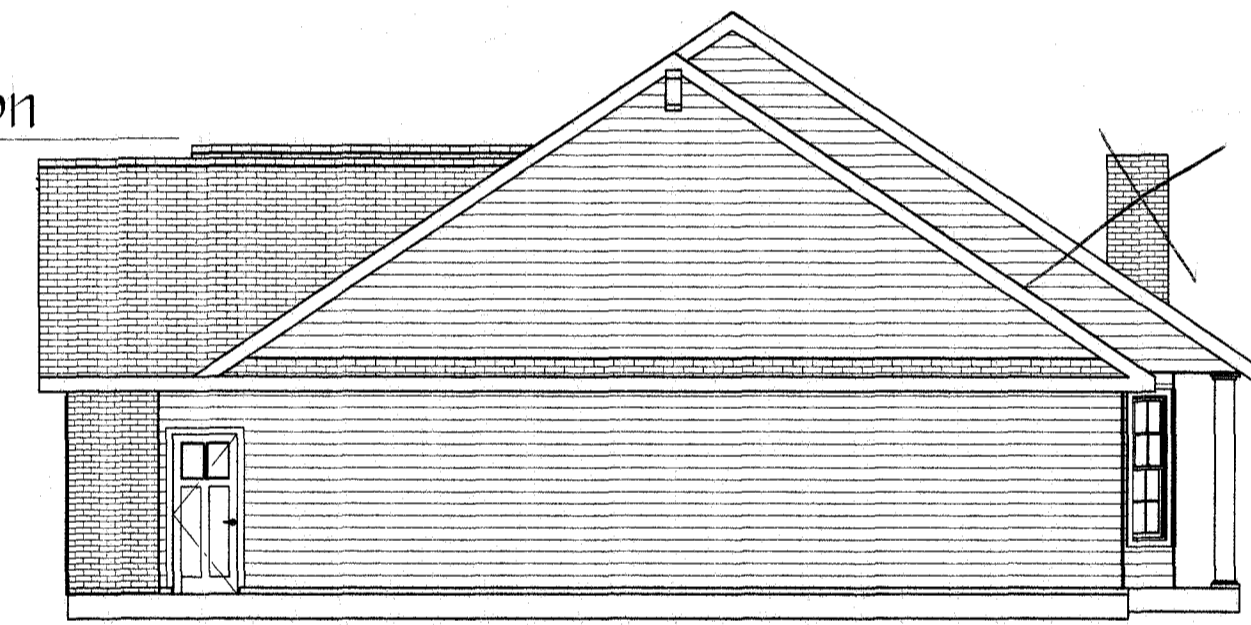

Front Elevation

Left Elevation

Right Elevation

Rear Elevation

71x9  
6394'

Elevations

Phone: (405) 200-2052 Fax: (405) 247-2497 info@hausercustom.com	
Communicate One, Inc. PO Box 3194 Edmond, OK 73053	
<h1>Hauser Custom</h1>	
Sq. Ft.	
Main Frame	1893
Upper Frame	
Total Frame	1893
Garage Frame	737
Porch Frame	333
Scale:	1/4" = 1'