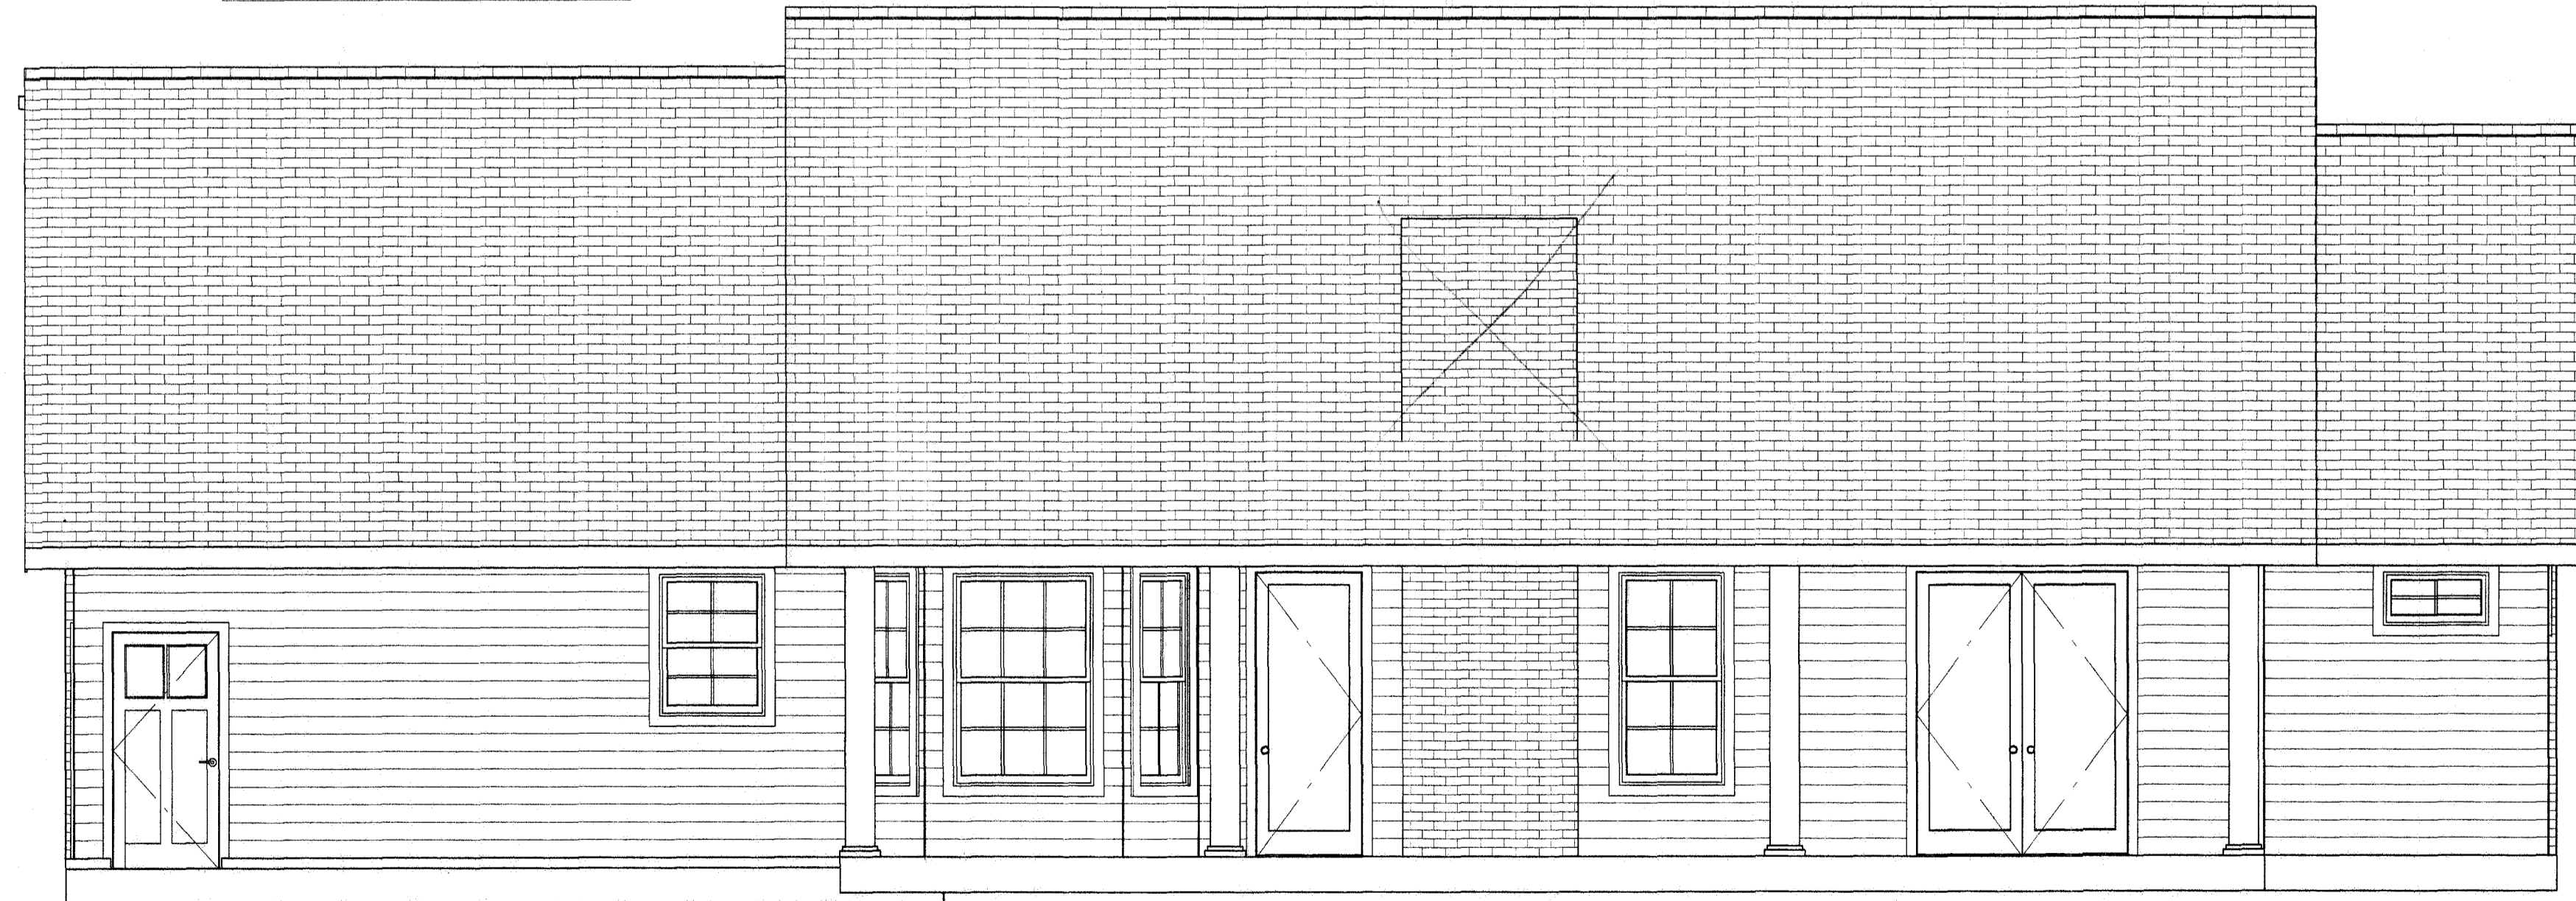

Front Elevation

Left Elevation

Right Elevation

Rear Elevation

71x9  
6394'

Elevations

Phone: (405) 200-2052 Fax: (405) 247-2497 info@hausercustom.com	
Communicate One, Inc. PO Box 3194 Edmond, OK 73053	
<h1>Hauser Custom</h1>	
Sq. Ft.	
Main Frame	1893
Upper Frame	
Total Frame	1893
Garage Frame	737
Porch Frame	333
Scale:	1/4" = 1'