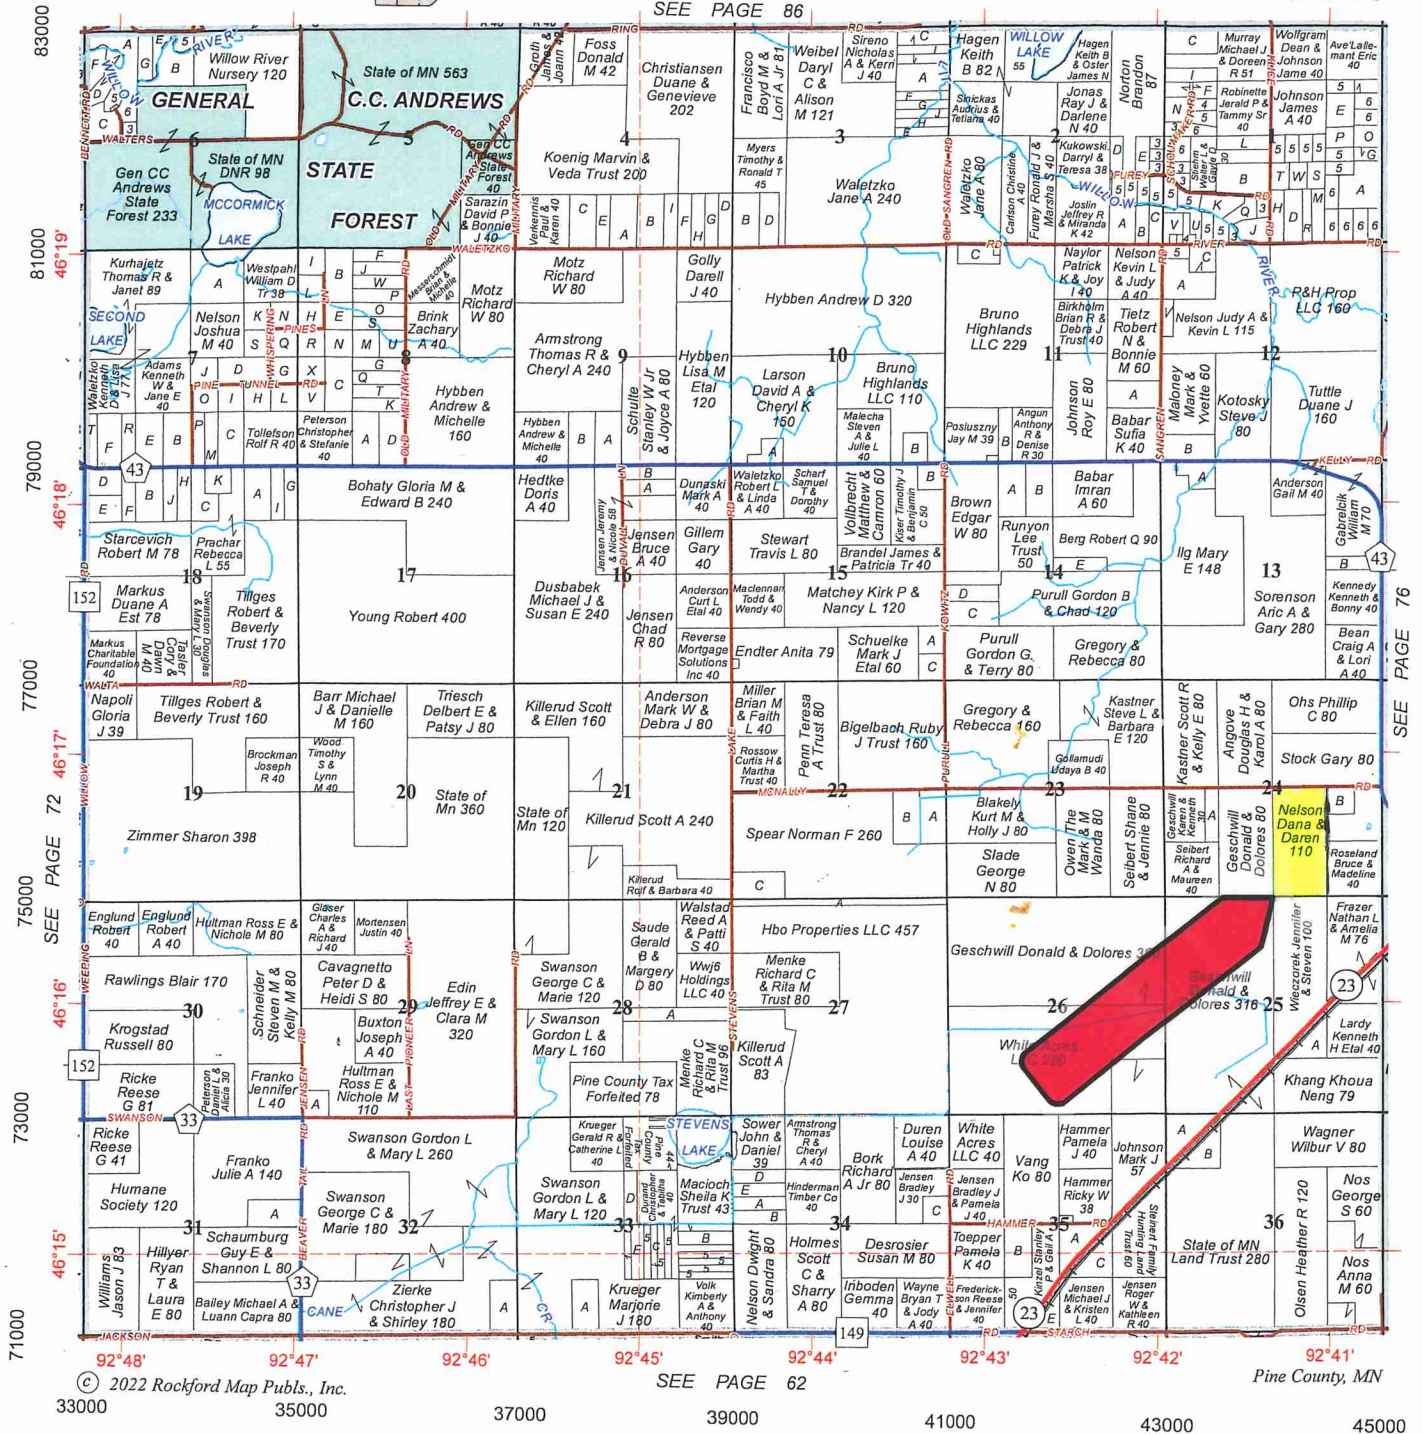

NORMAN

T.44N.-R.19W.

Refer to page 113 for keyed parcels

SEE PAGE 86

© 2022 Rockford Map Publs., Inc.
33000 35000

SEE PAGE 62

Pine County, MN