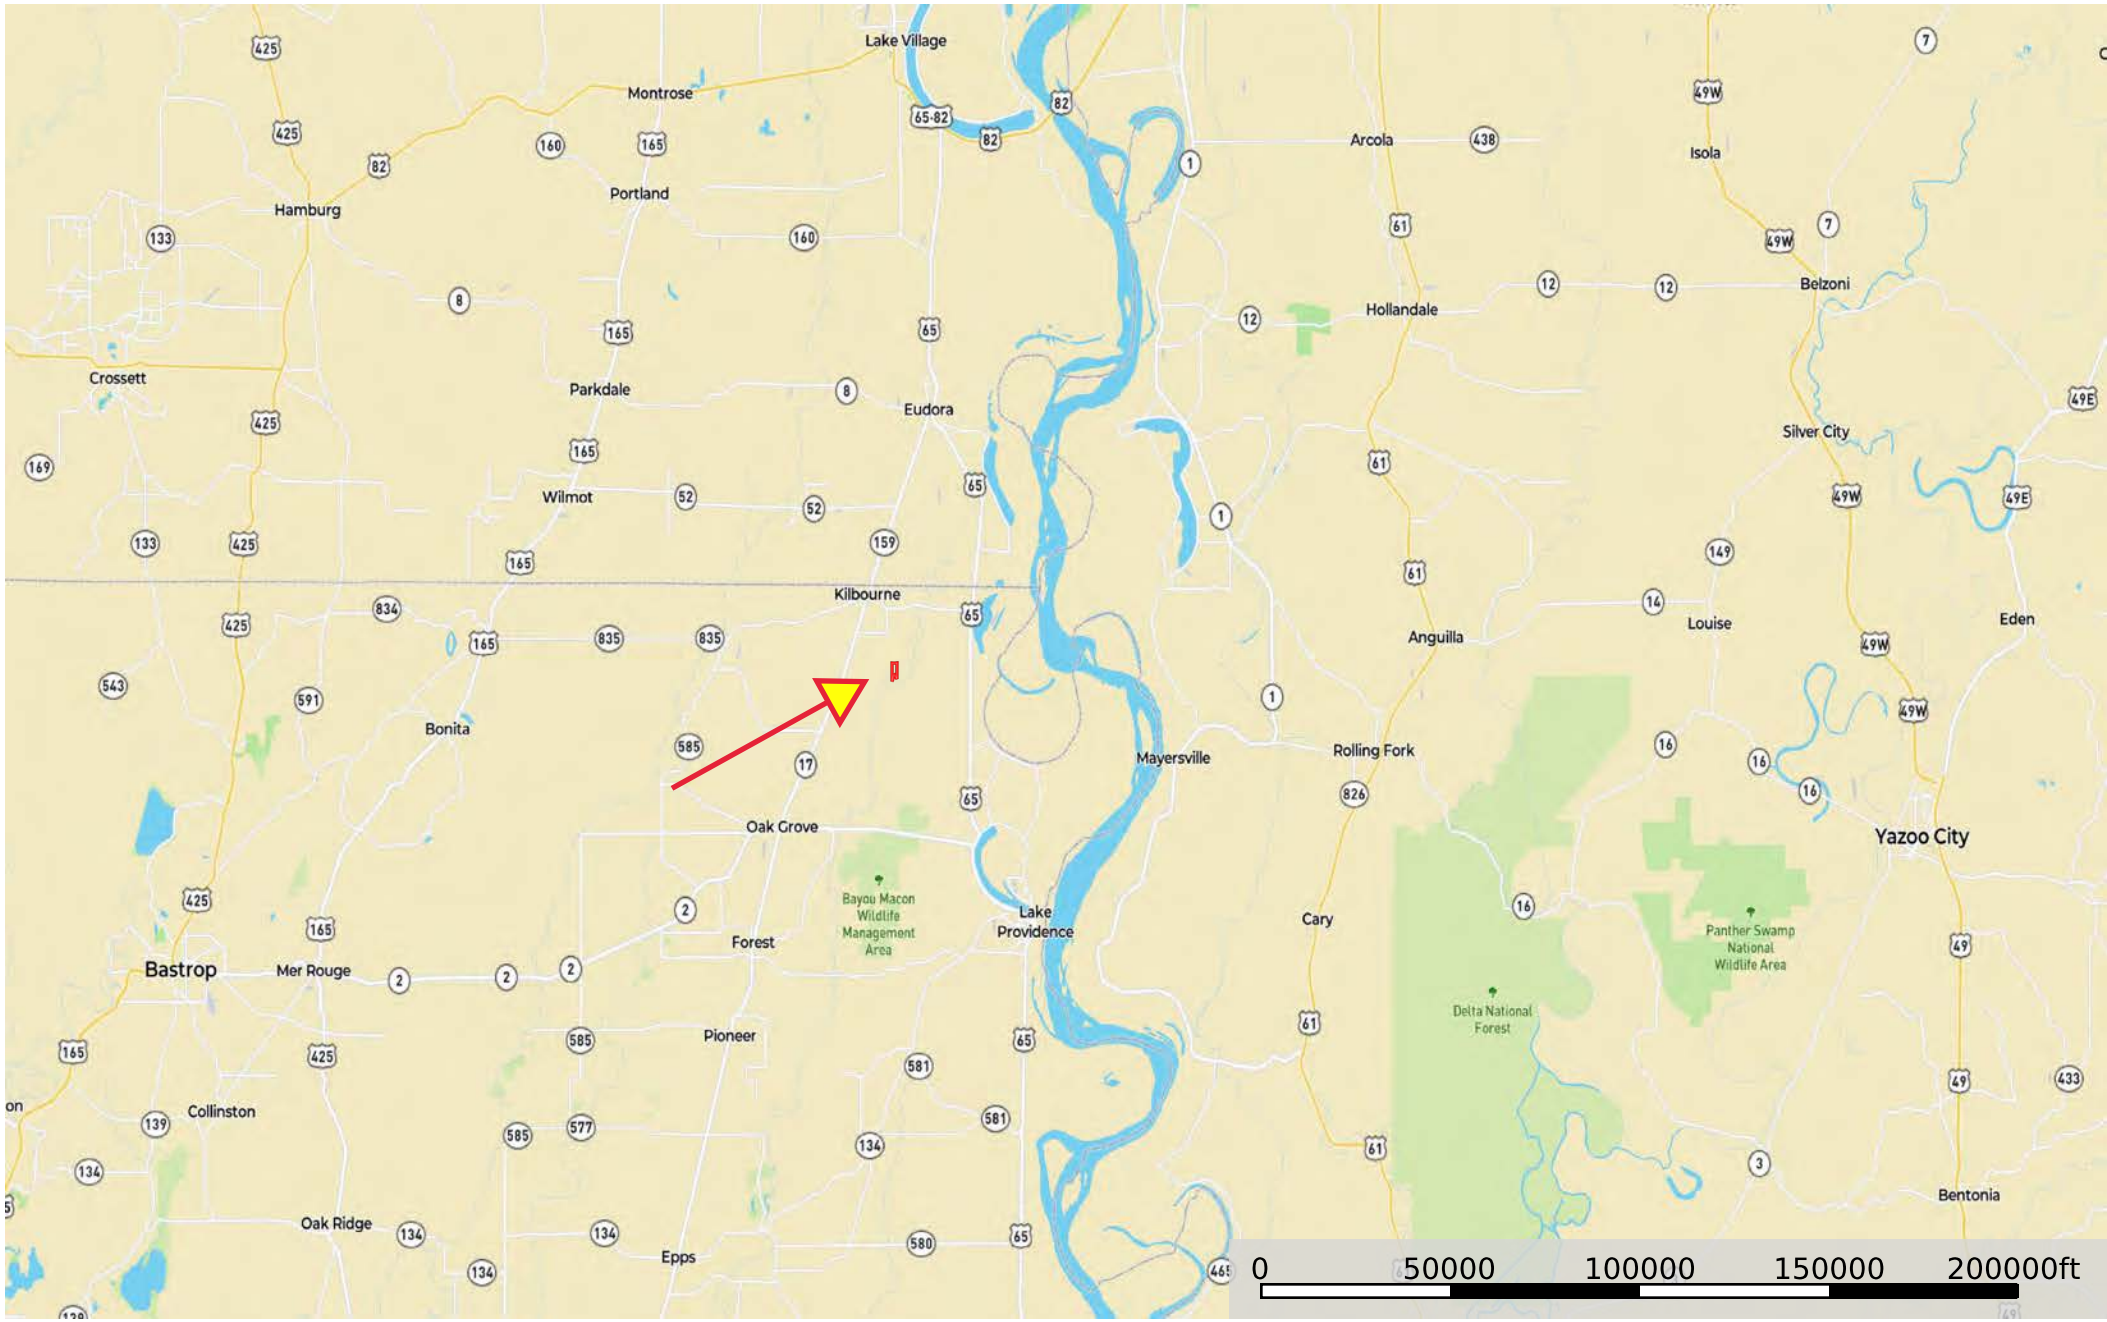

000 Bonnie Sue Road Louisiana, AC +/-

 Boundary

 Boundary

- Boundary
- Stream, Intermittent
- River/Creek
- Water Body

000 Bonnie Sue Road Louisiana, AC +/-

- Boundary
- 100 Year Floodplain
- 500 Year Floodplain
- Floodway
- Special
- Unmapped/ Not Included
- Stream, Intermittent
- River/Creek
- Water Body