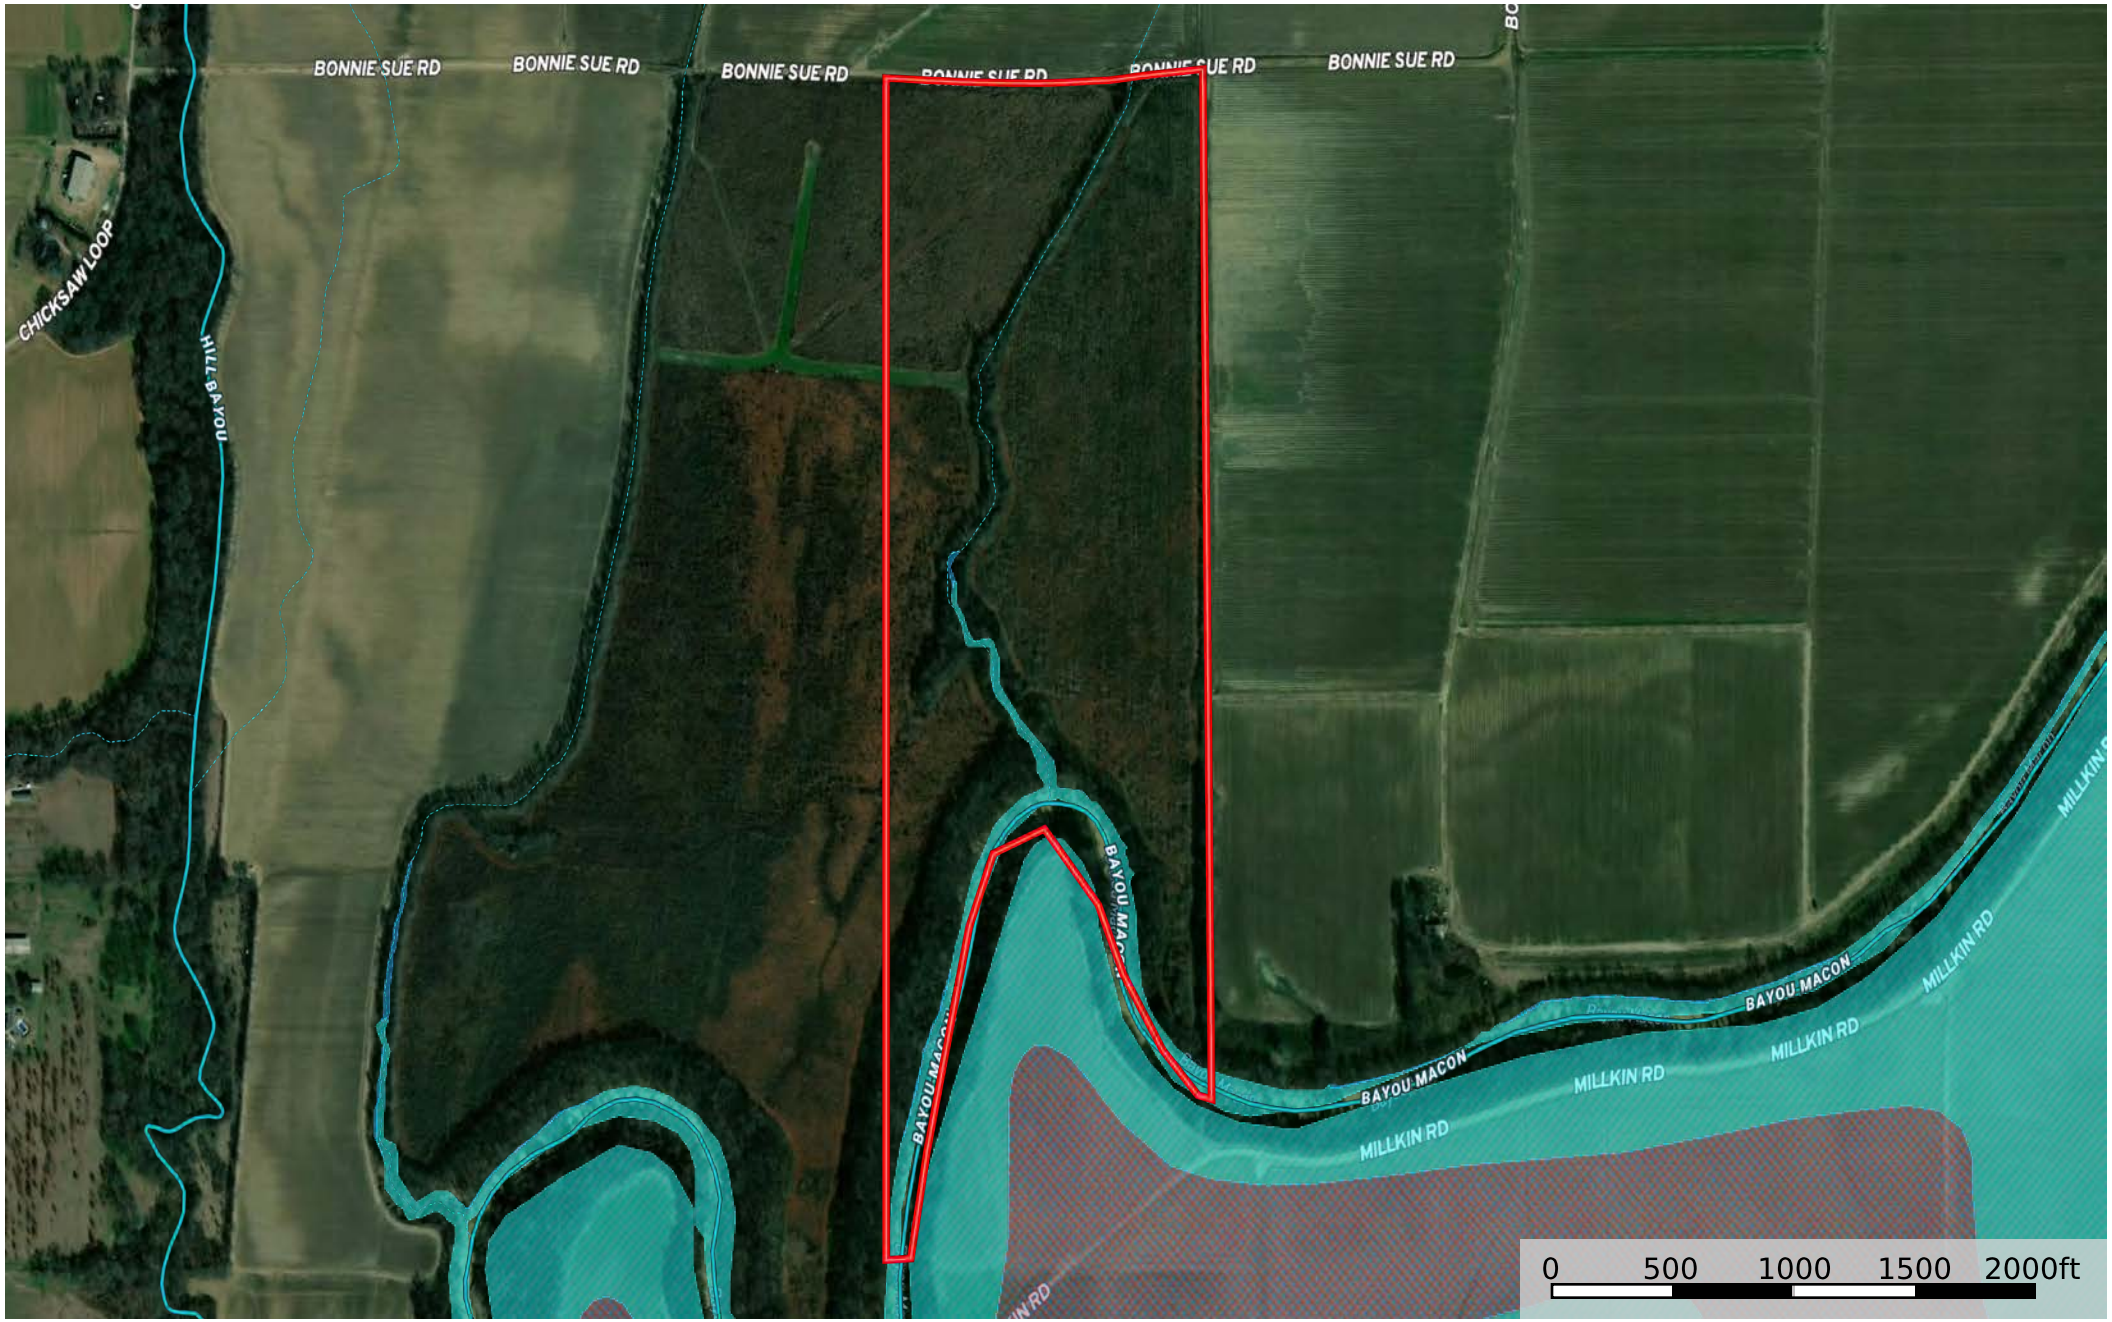

000 Bonnie Sue Road Louisiana, AC +/-

 Boundary

 Boundary

- Boundary
- Stream, Intermittent
- River/Creek
- Water Body

000 Bonnie Sue Road Louisiana, AC +/-

- Boundary
- 100 Year Floodplain
- 500 Year Floodplain
- Floodway
- Special
- Unmapped/ Not Included
- Stream, Intermittent
- River/Creek
- Water Body