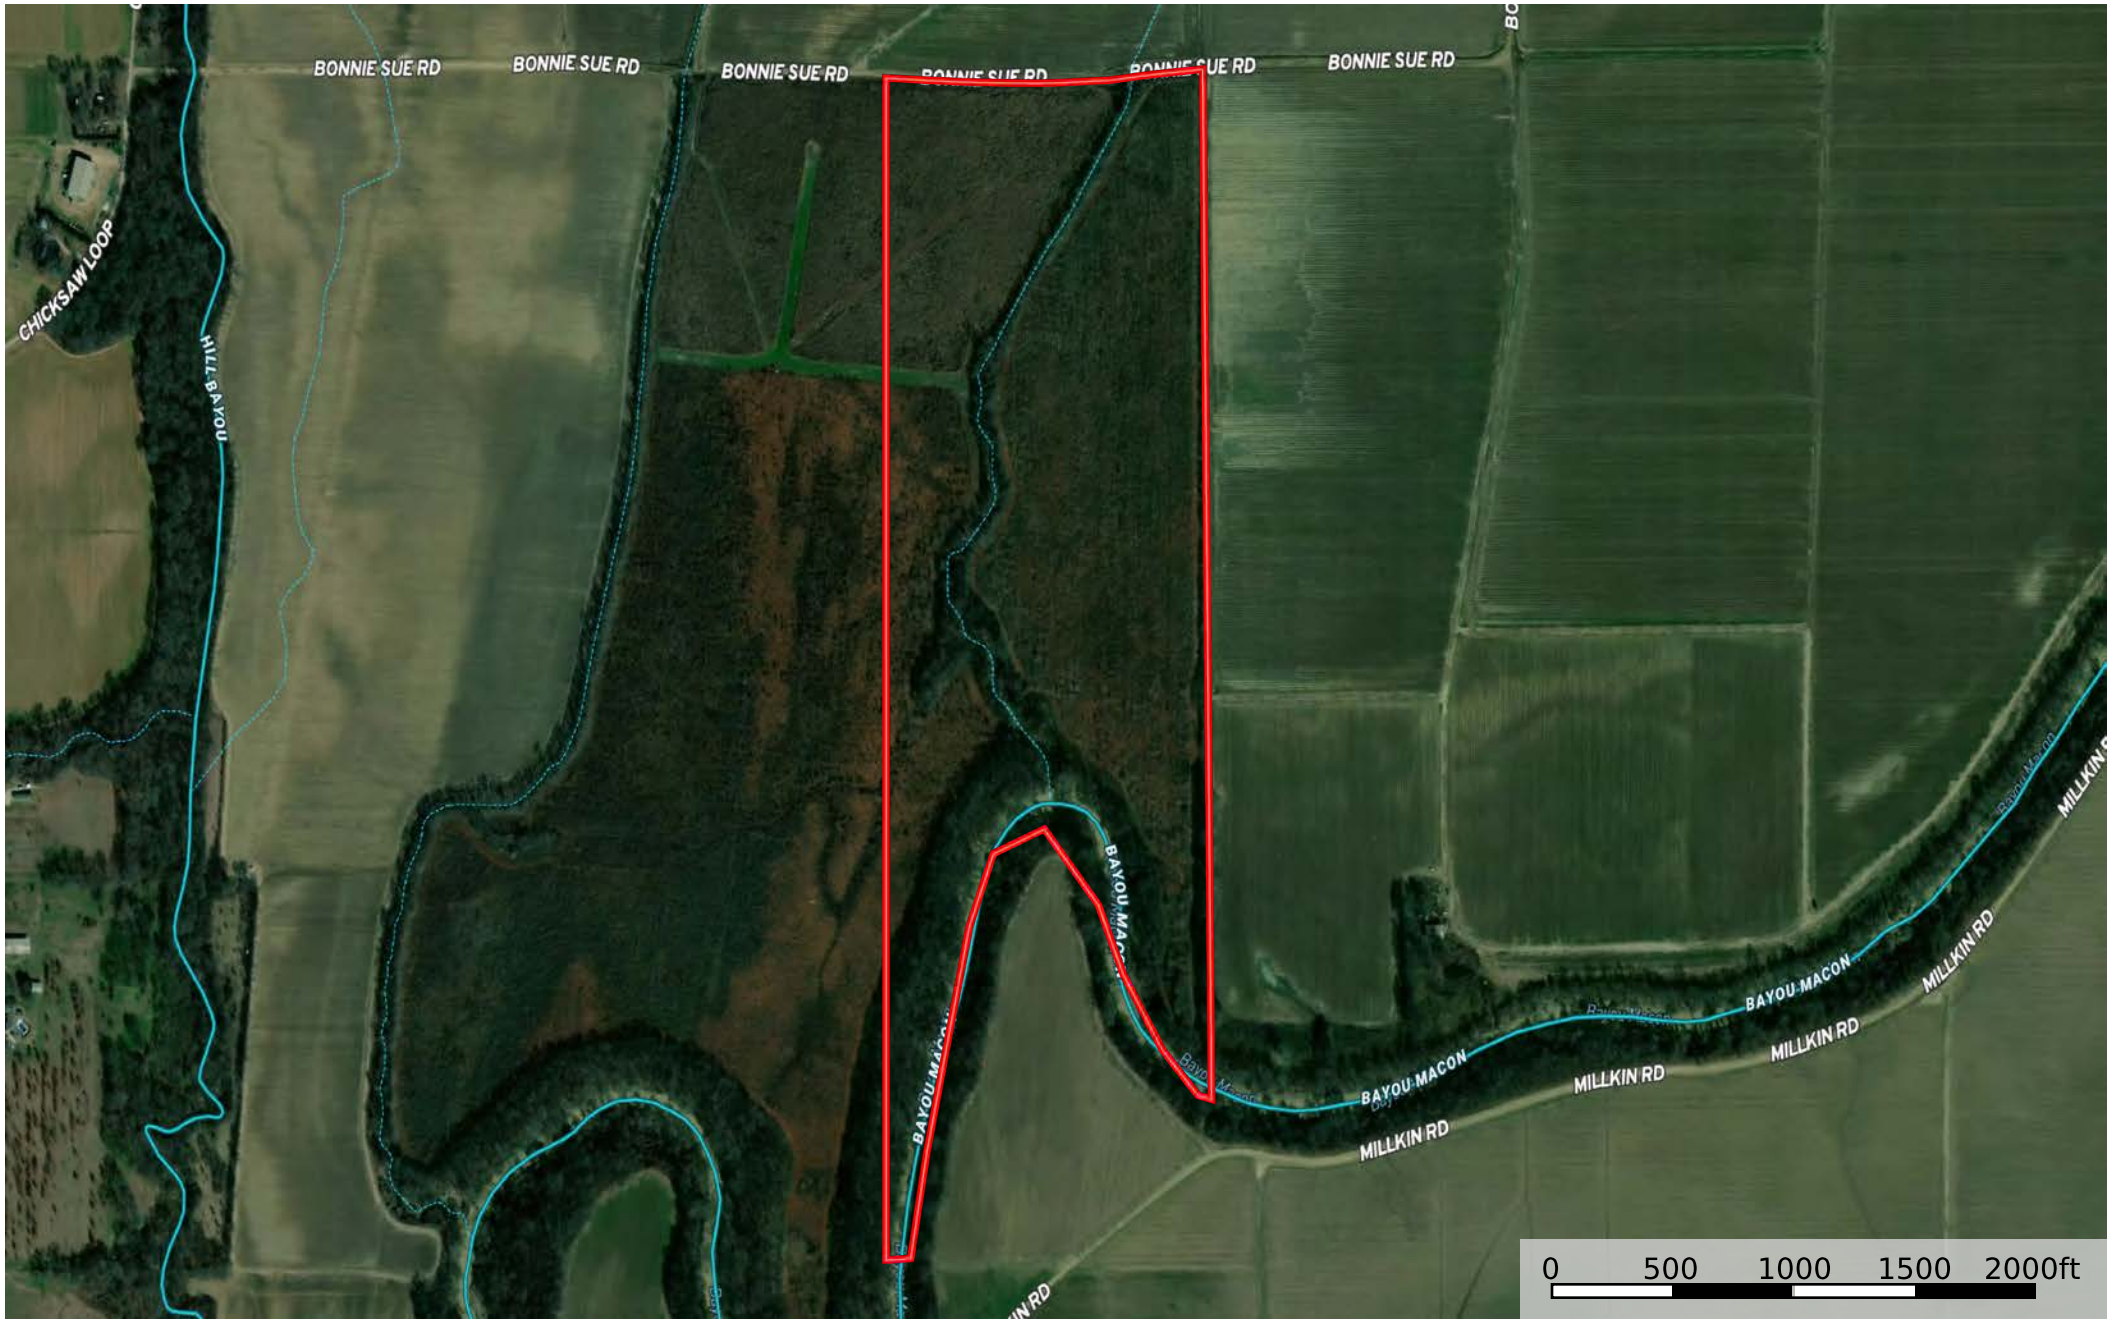

000 Bonnie Sue Road Louisiana, AC +/-

 Boundary

 Boundary

- Boundary
- Stream, Intermittent
- River/Creek
- Water Body

000 Bonnie Sue Road Louisiana, AC +/-

- Boundary
- 100 Year Floodplain
- 500 Year Floodplain
- Floodway
- Special
- Unmapped/ Not Included
- Stream, Intermittent
- River/Creek
- Water Body