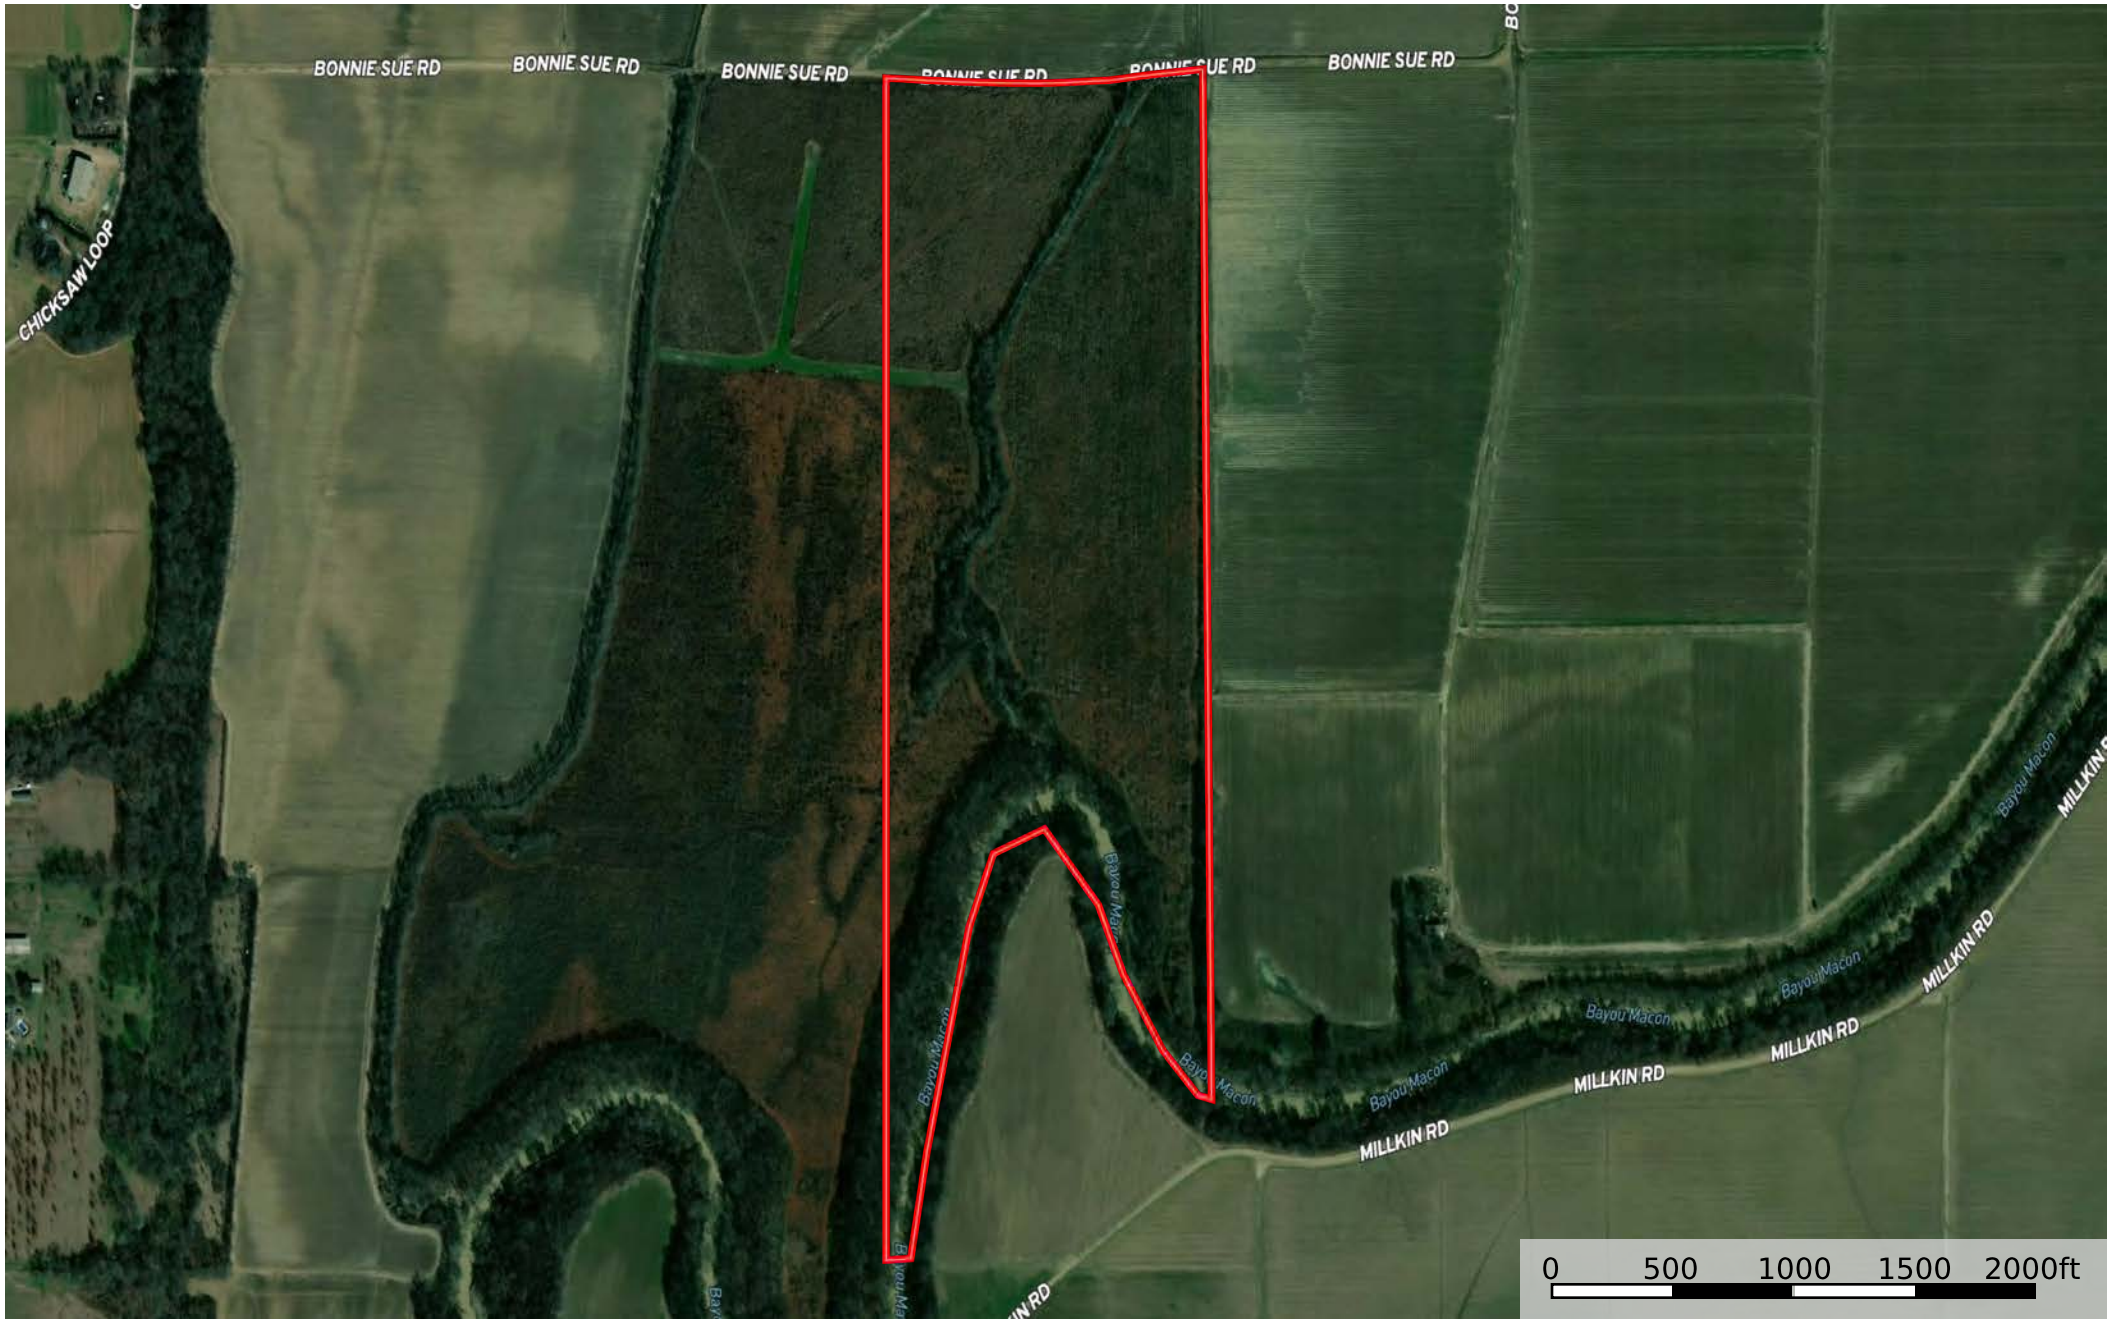

000 Bonnie Sue Road Louisiana, AC +/-

 Boundary

 Boundary

- Boundary
- Stream, Intermittent
- River/Creek
- Water Body

000 Bonnie Sue Road Louisiana, AC +/-

- Boundary
- 100 Year Floodplain
- 500 Year Floodplain
- Floodway
- Special
- Unmapped/ Not Included
- Stream, Intermittent
- River/Creek
- Water Body