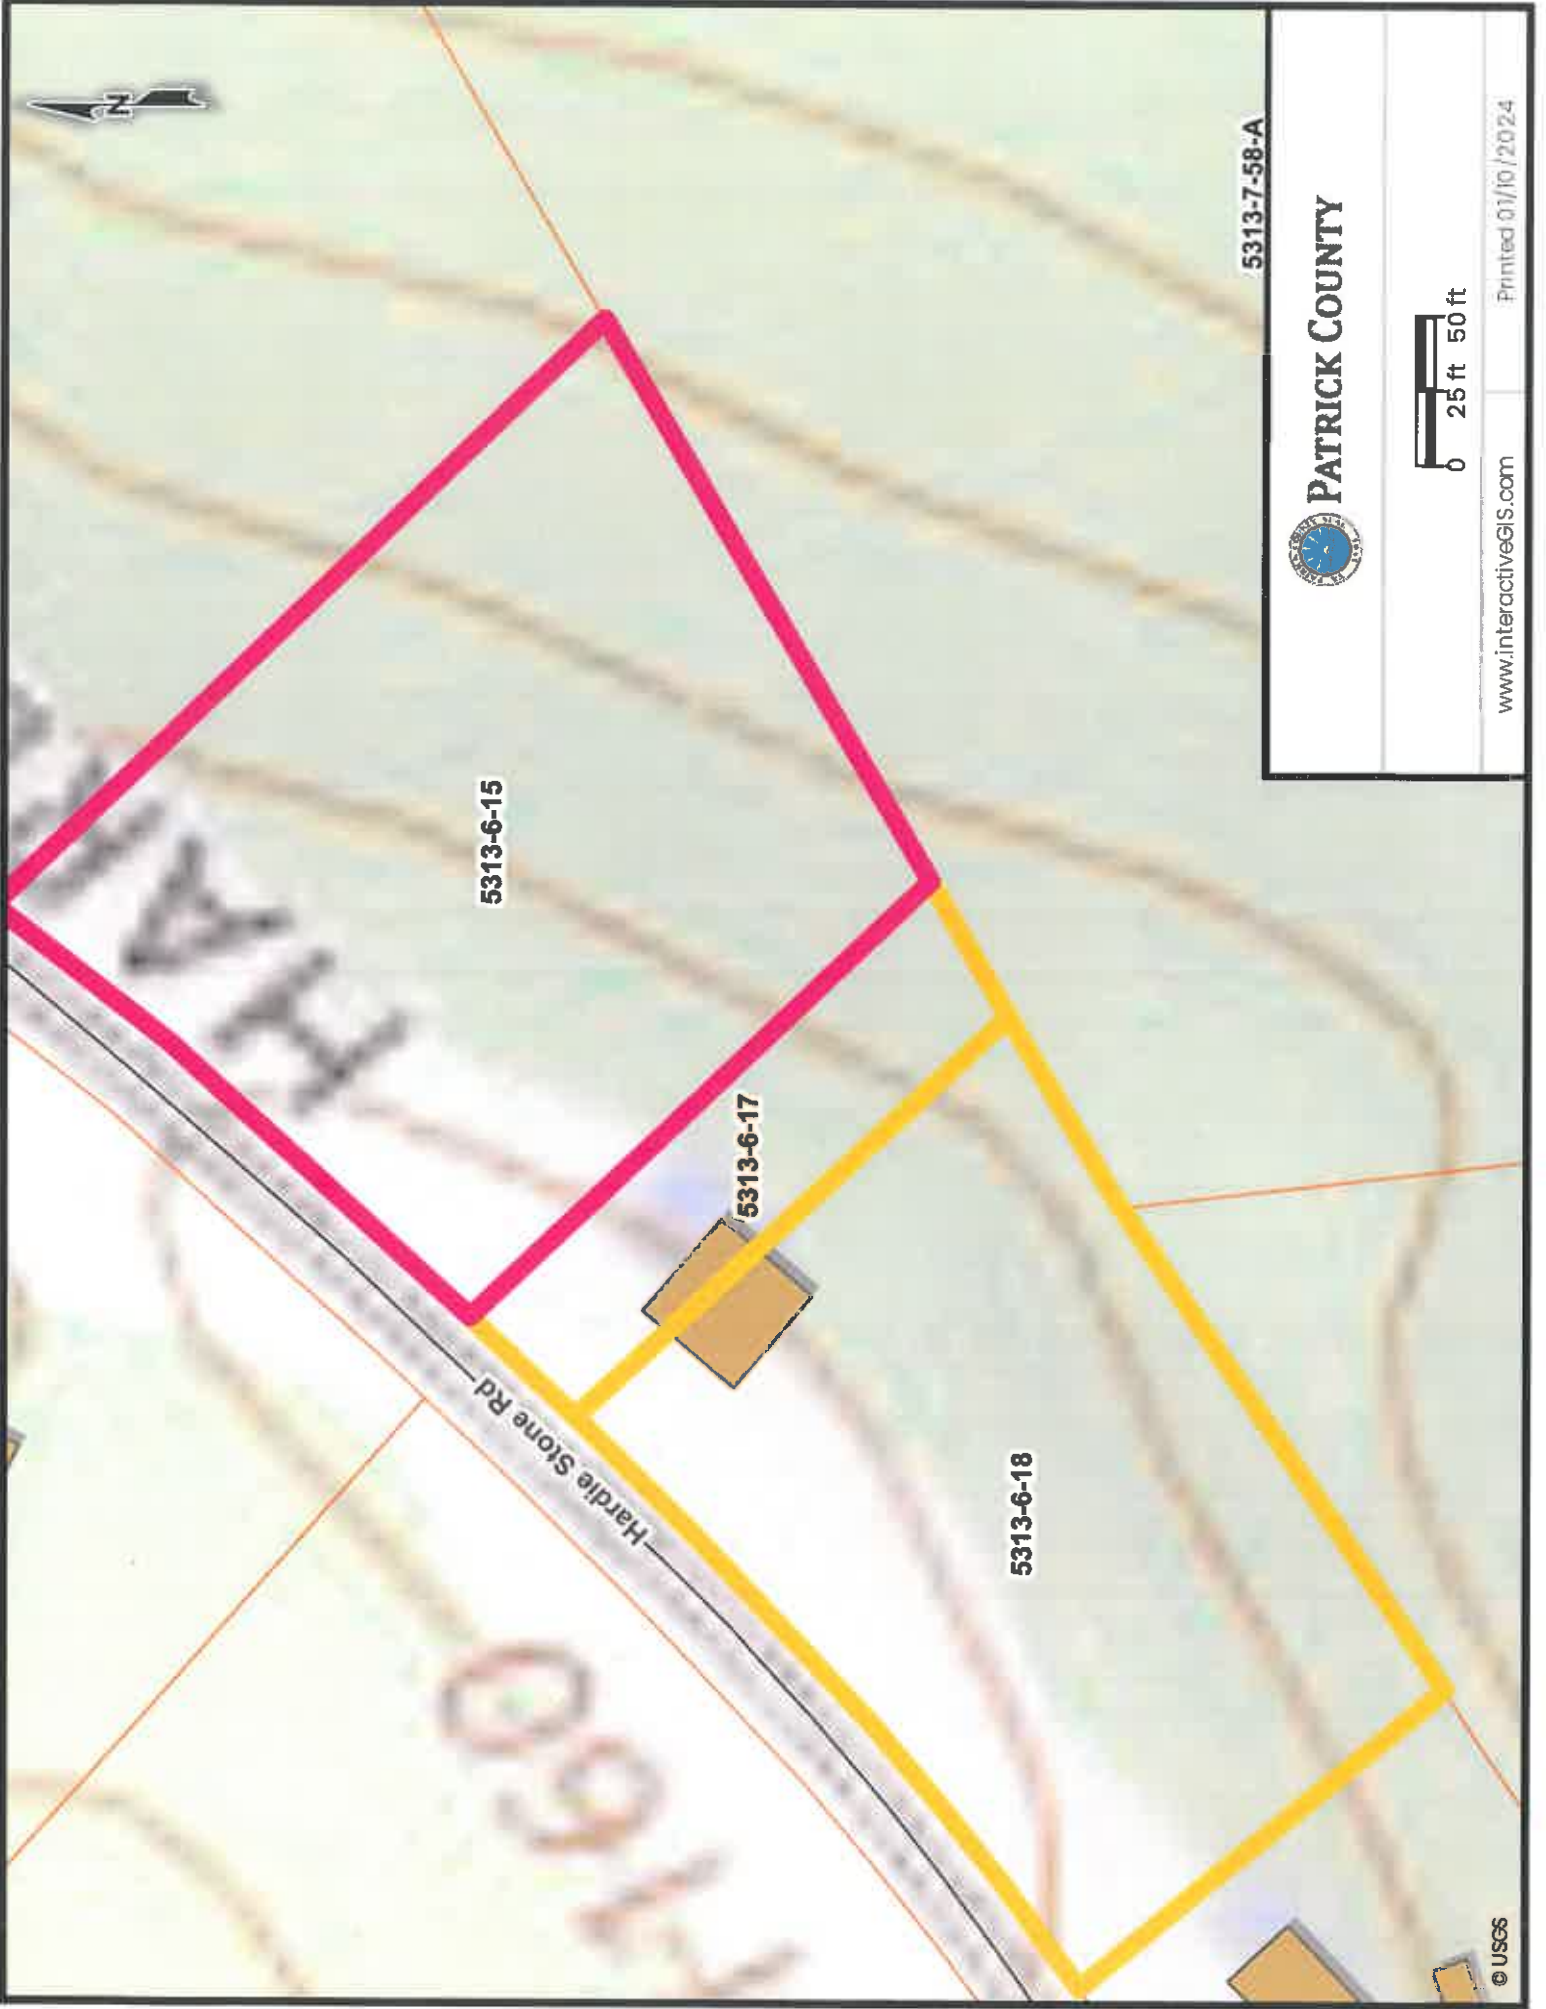

County of VA:IN, Commonwealth of Virginia

5313-6-18

Hardie Stone Rd

5313-6-17

5313-6-15

5313-7-58-A

PATRICK COUNTY

www.InteractiveGIS.com

Printed 01/10/2024

5313-7-58-A

PATRICK COUNTY

www.interactiveGIS.com

Printed 01/10/2024

© USGS