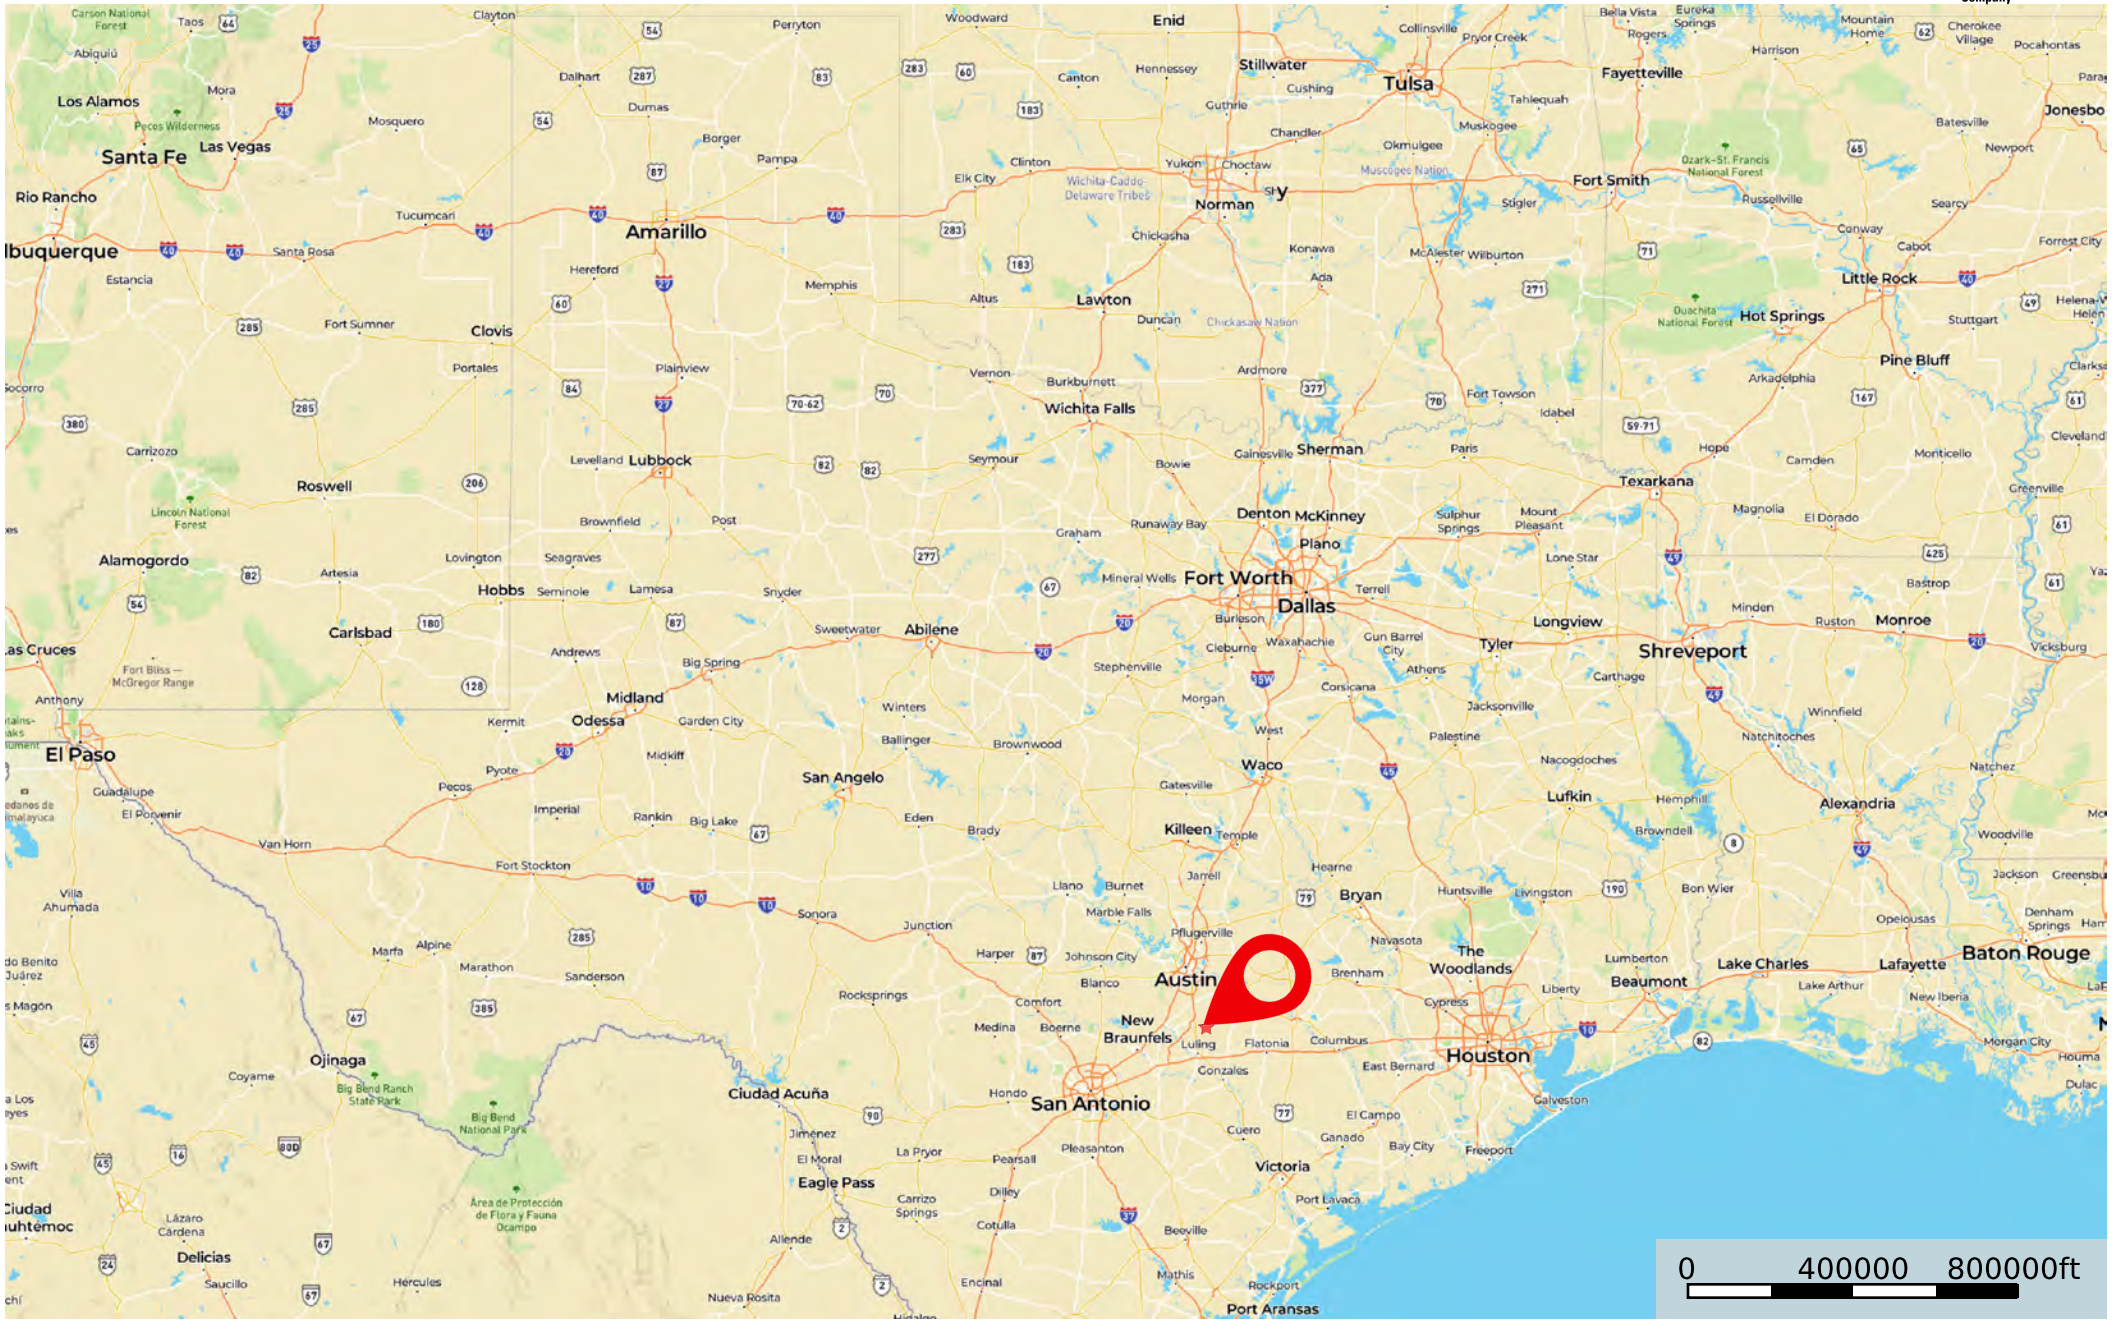

Comanche Flats Recreational Ranch Land Hunting

Caldwell County, Texas, 355 AC +/-

★ Star 1 □ Boundary