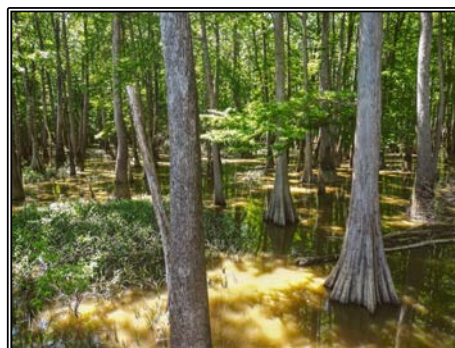

$12,900,000

3000± Acres
MLS #141328

#HUNTINGLANDMAN