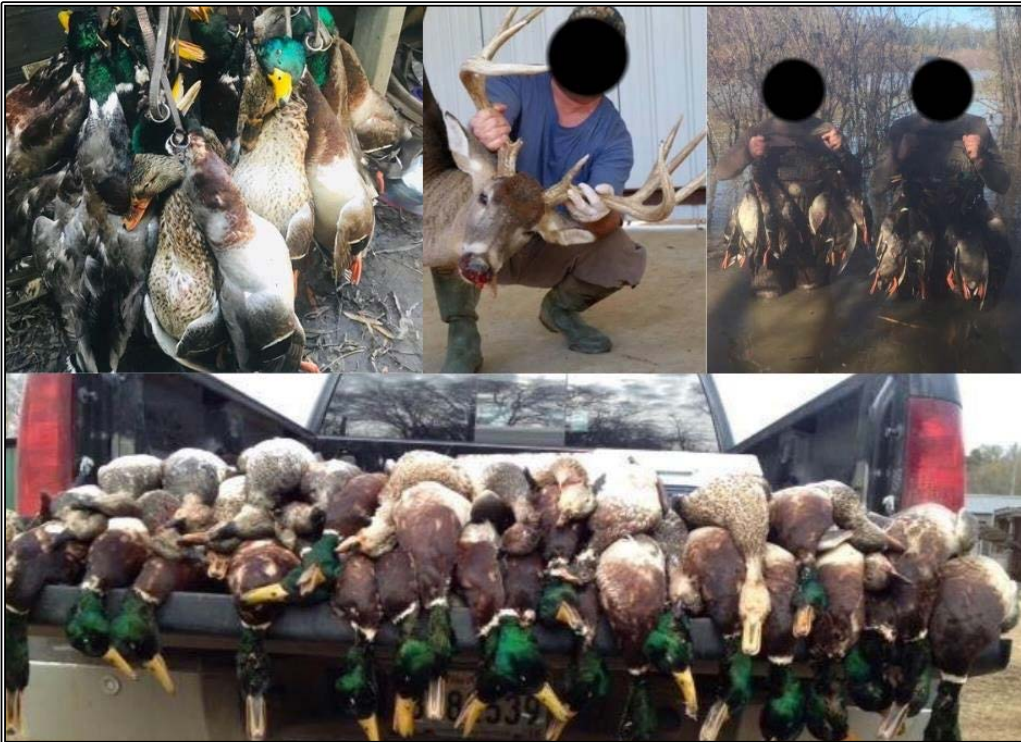

Slade Priest
 sladepriest1@gmail.com
 Office: (601) 250-0017
 Cell: (601) 888-0094
 SouthernStatesRealty.com

Southern States Realty

Southside Land Co. offers a rare opportunity with 3,000+ acres in Jefferson County, MS, split into two sections: 1,400 acres in scenic hills and 1,600 acres in lush Mississippi River Bottoms. Ideal for hunting deer, duck, and turkey, it's a paradise for outdoor enthusiasts. Located just 40 minutes from Natchez, MS, known for its historic charm, it's perfect for both leisure and investment. Projected to generate significant income through carbon credits and habitat programs, with additional amenities like a community room and equipment included. Don't miss out on this unique property - call to schedule a visit and explore the possibilities with Southside Land Co.