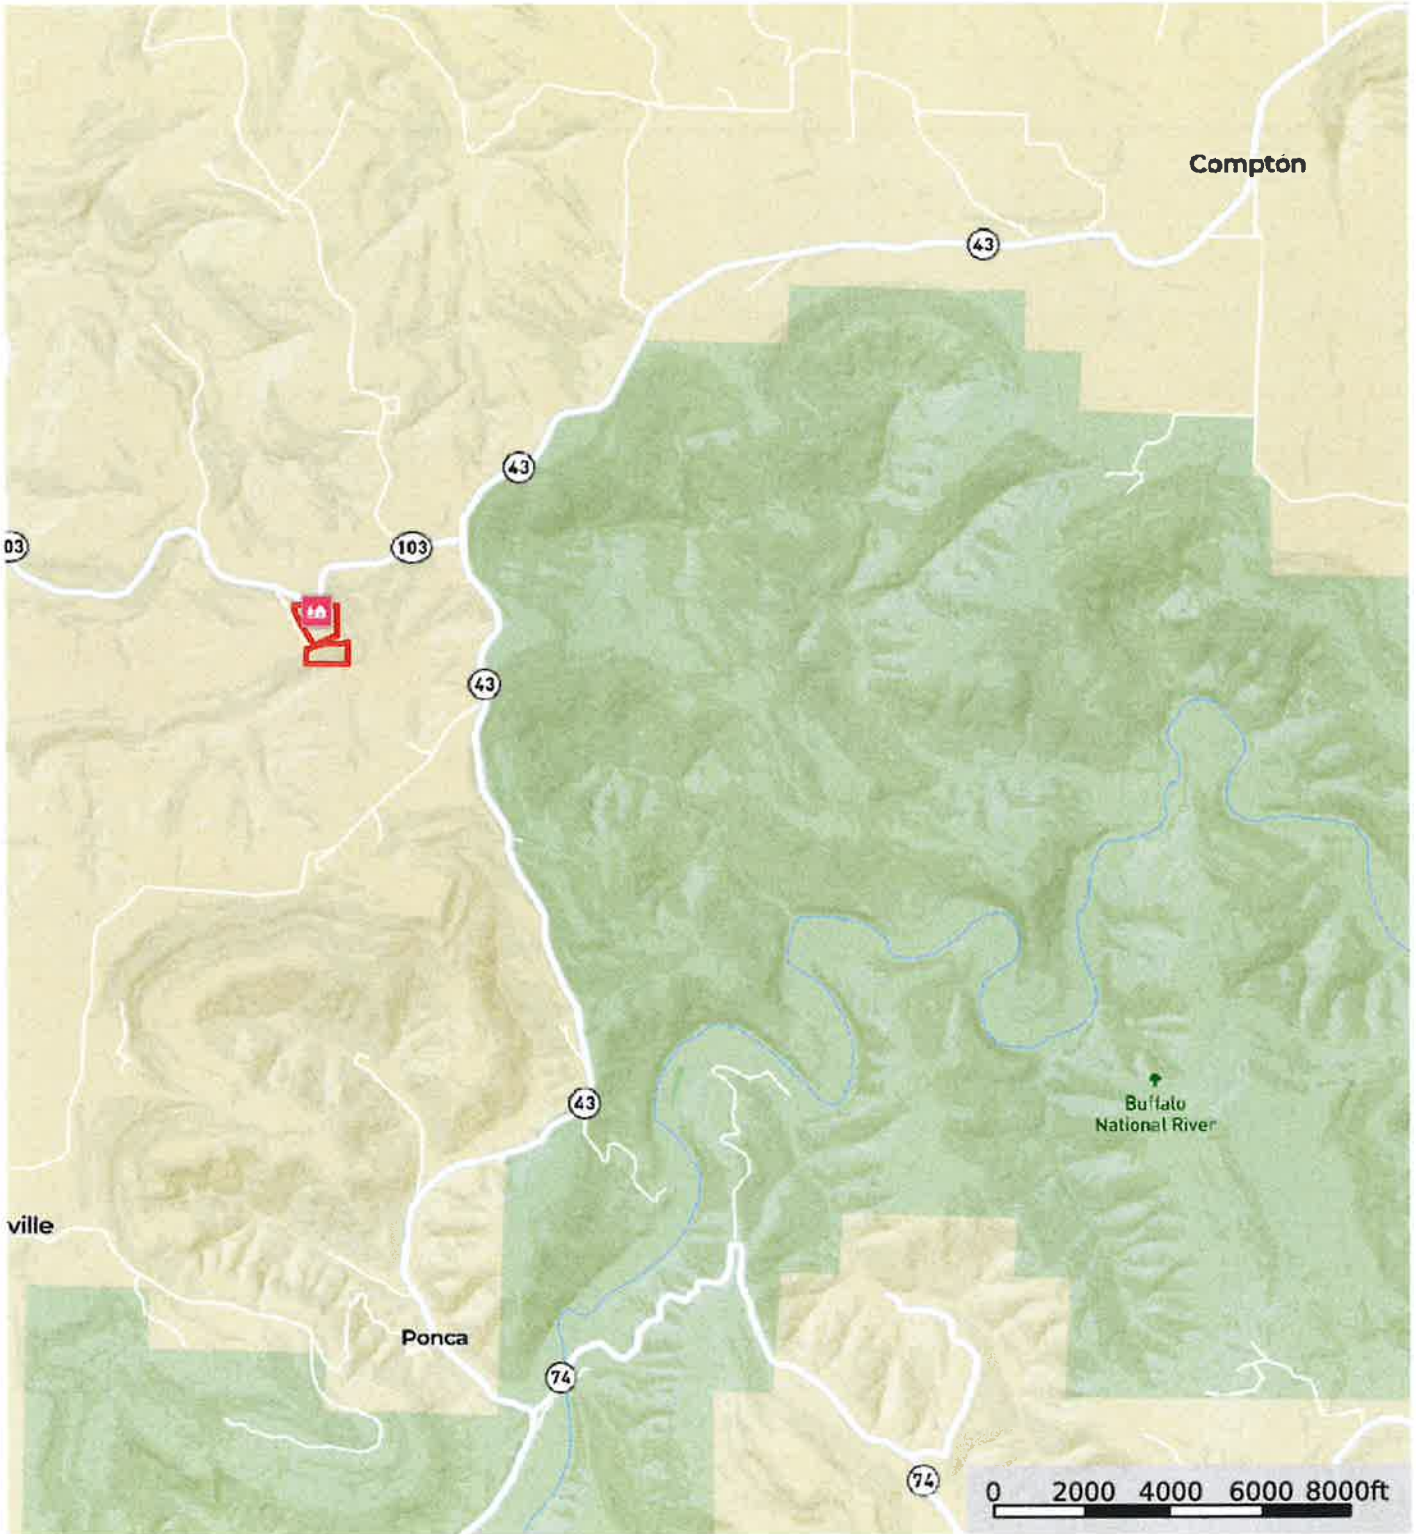

Burns

Newton County, Arkansas, 24.23 AC +/-

 Cabin  Boundary