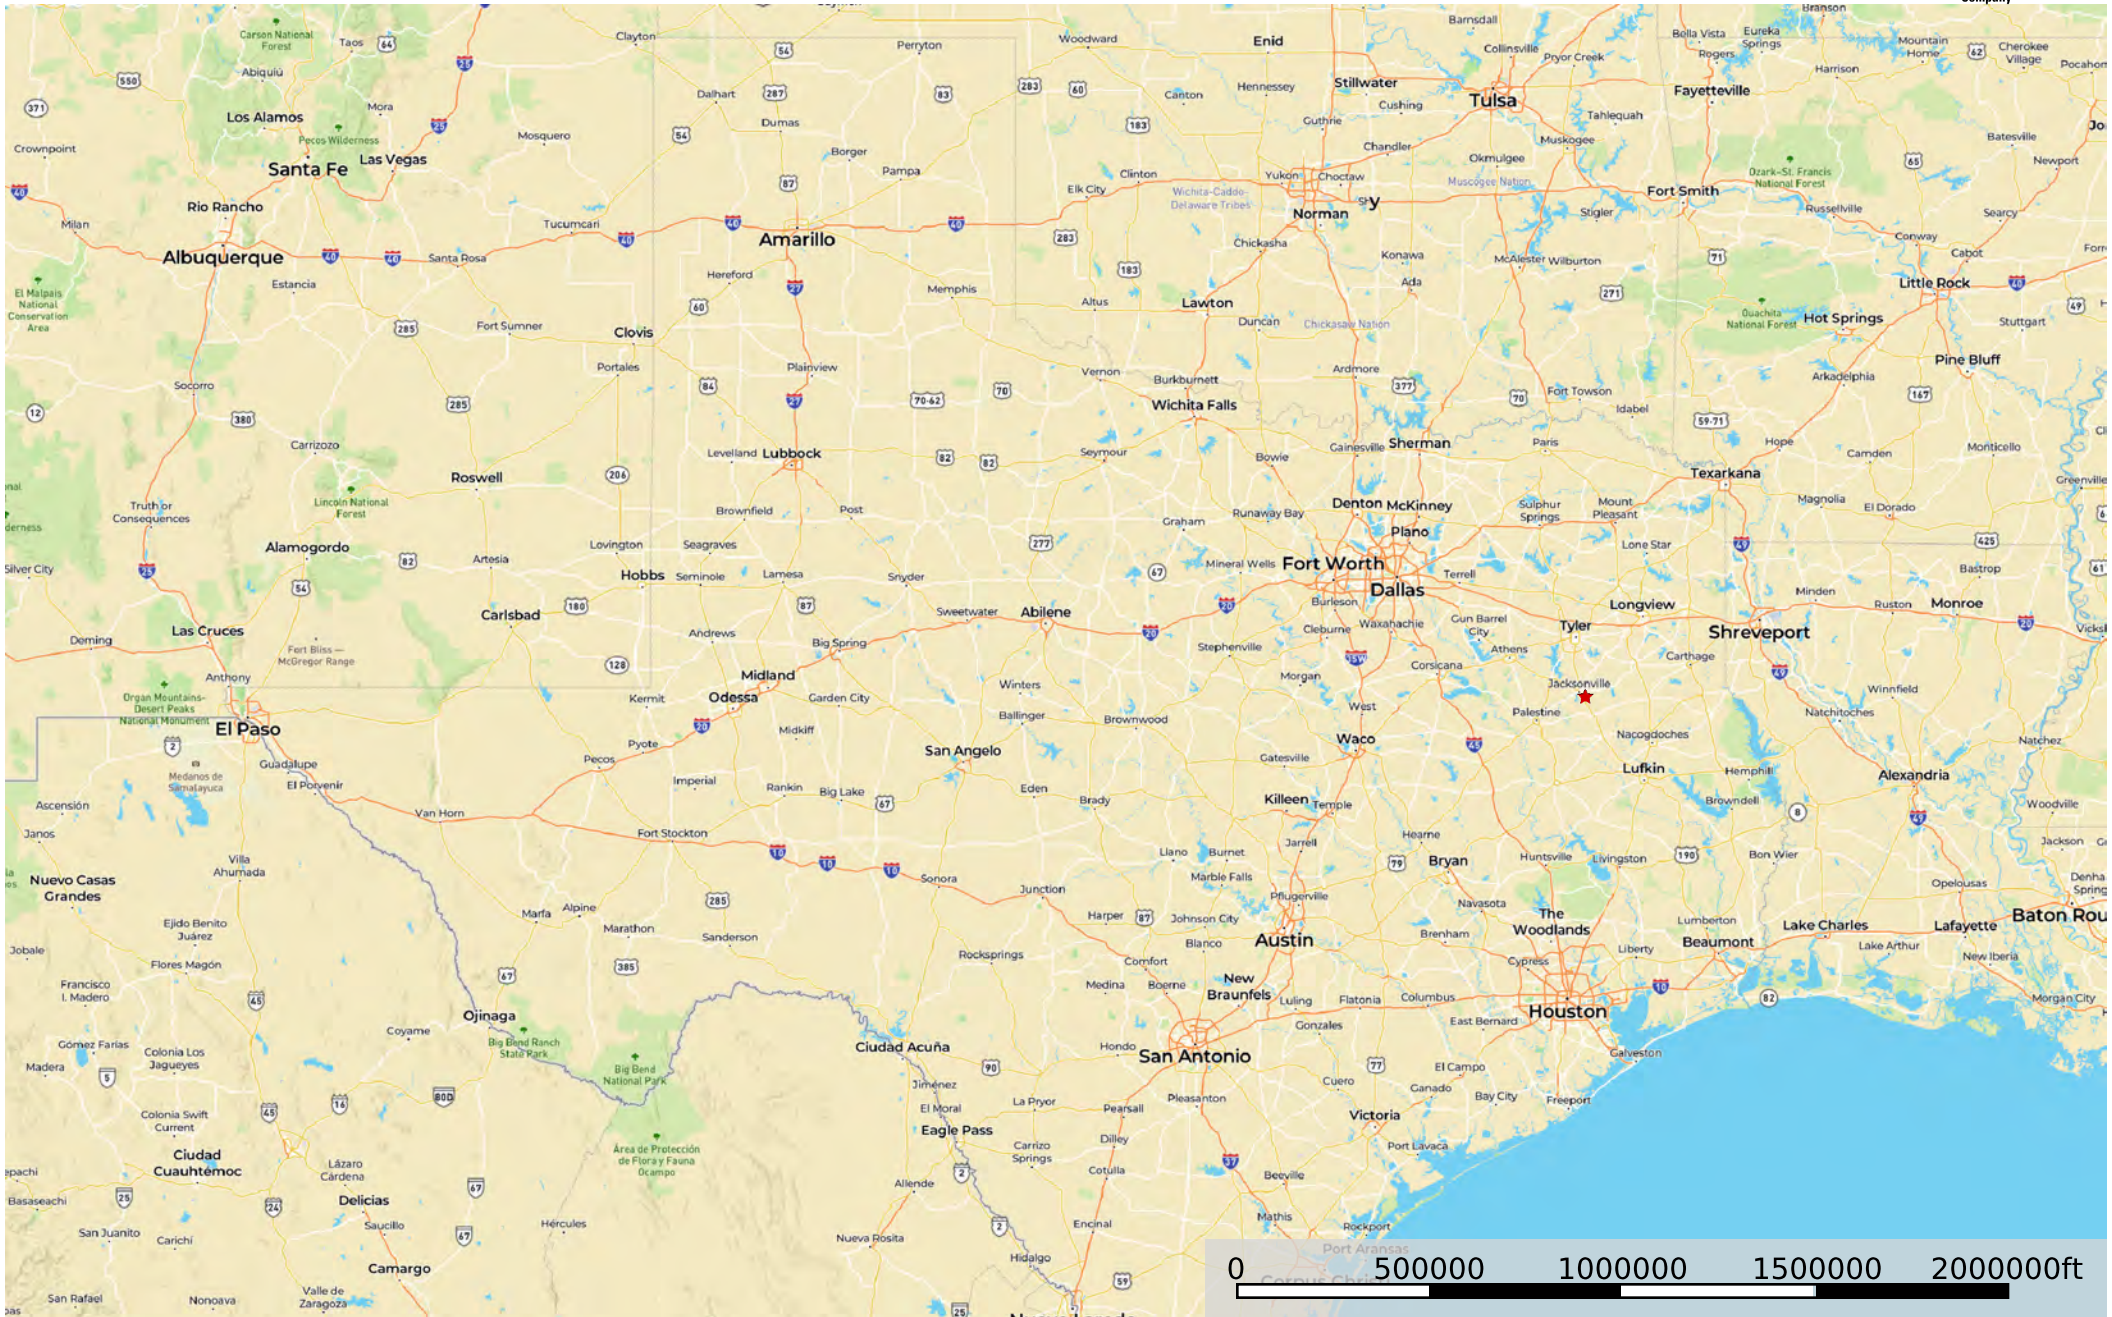

Boutwell Jacksonville

Cherokee County, Texas, 57.374 AC +/-

★ Star 1 □ Boundary