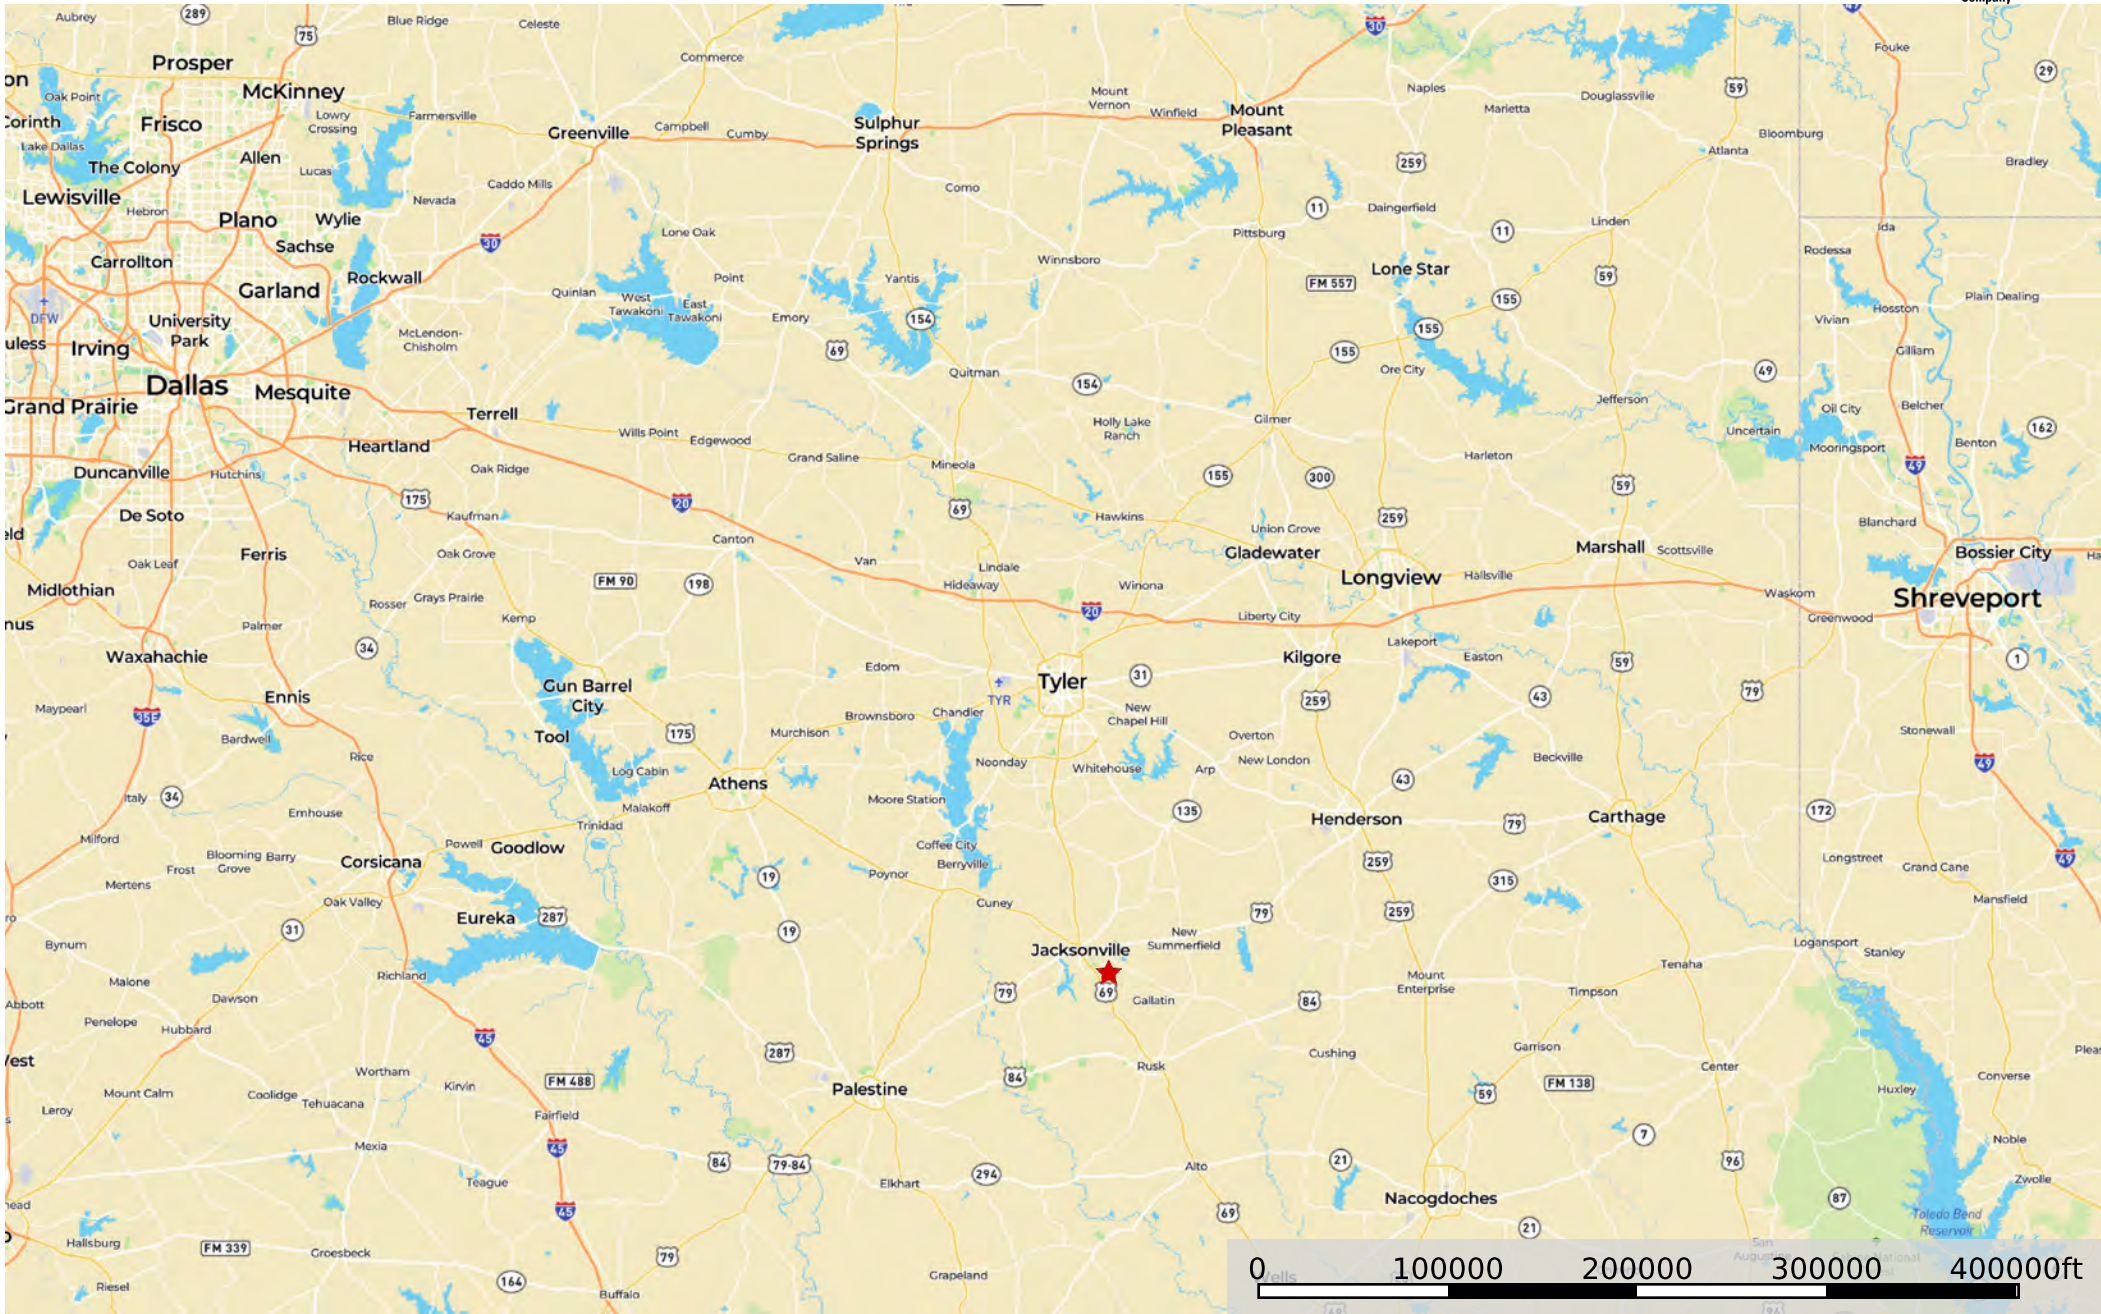

Boutwell Jacksonville

Cherokee County, Texas, 57.374 AC +/-

★ Star 1 □ Boundary