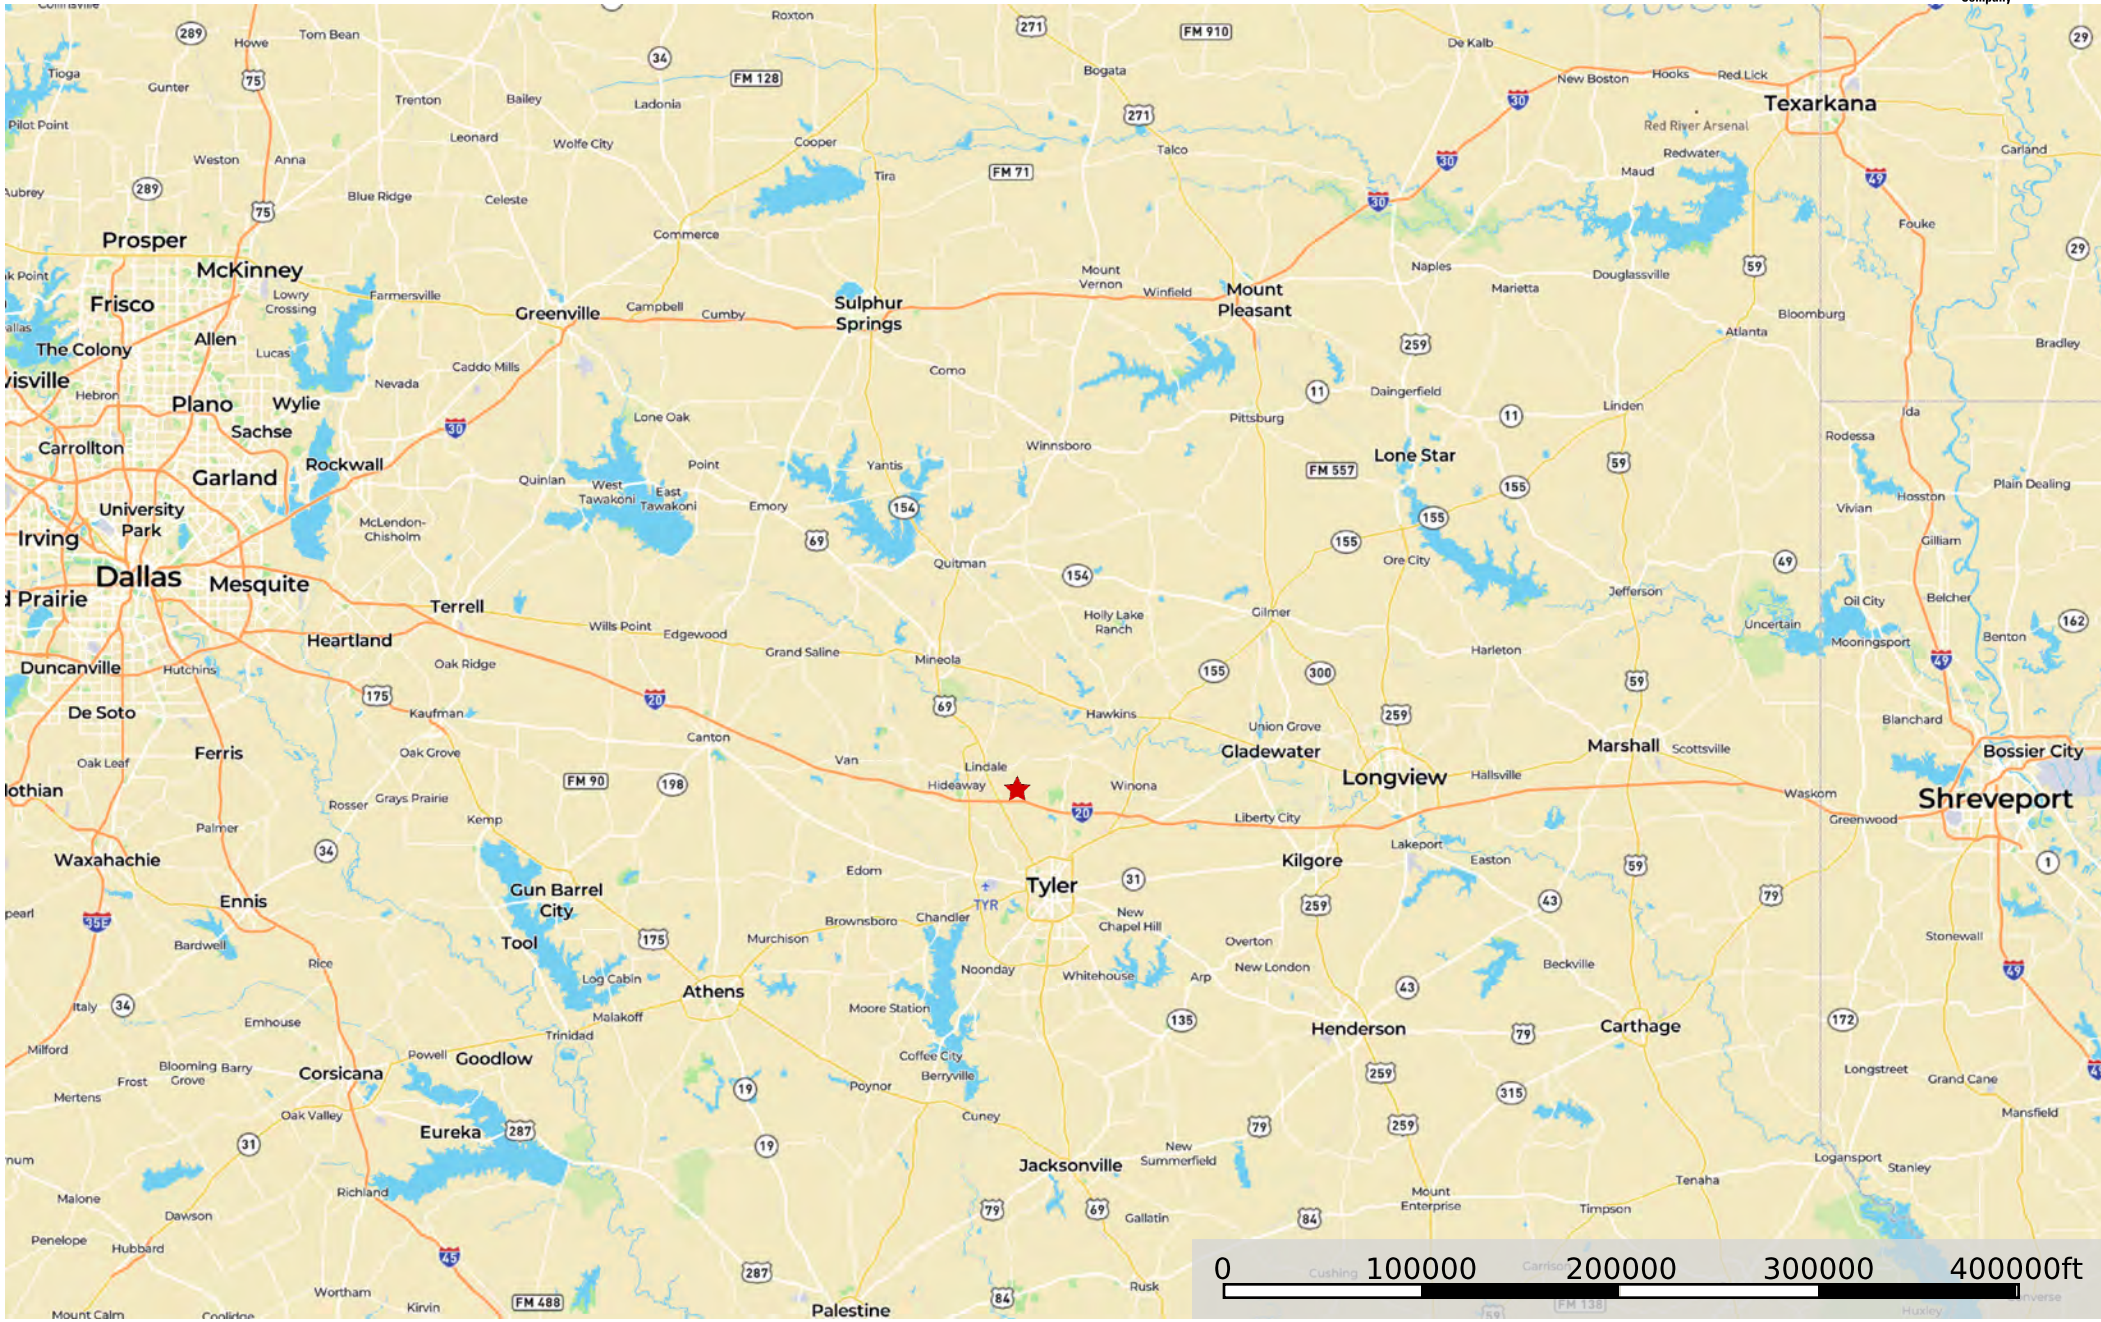

Burroughs Ranch

Smith County, Texas, 72 AC +/-

★ Star 1 □ Boundary