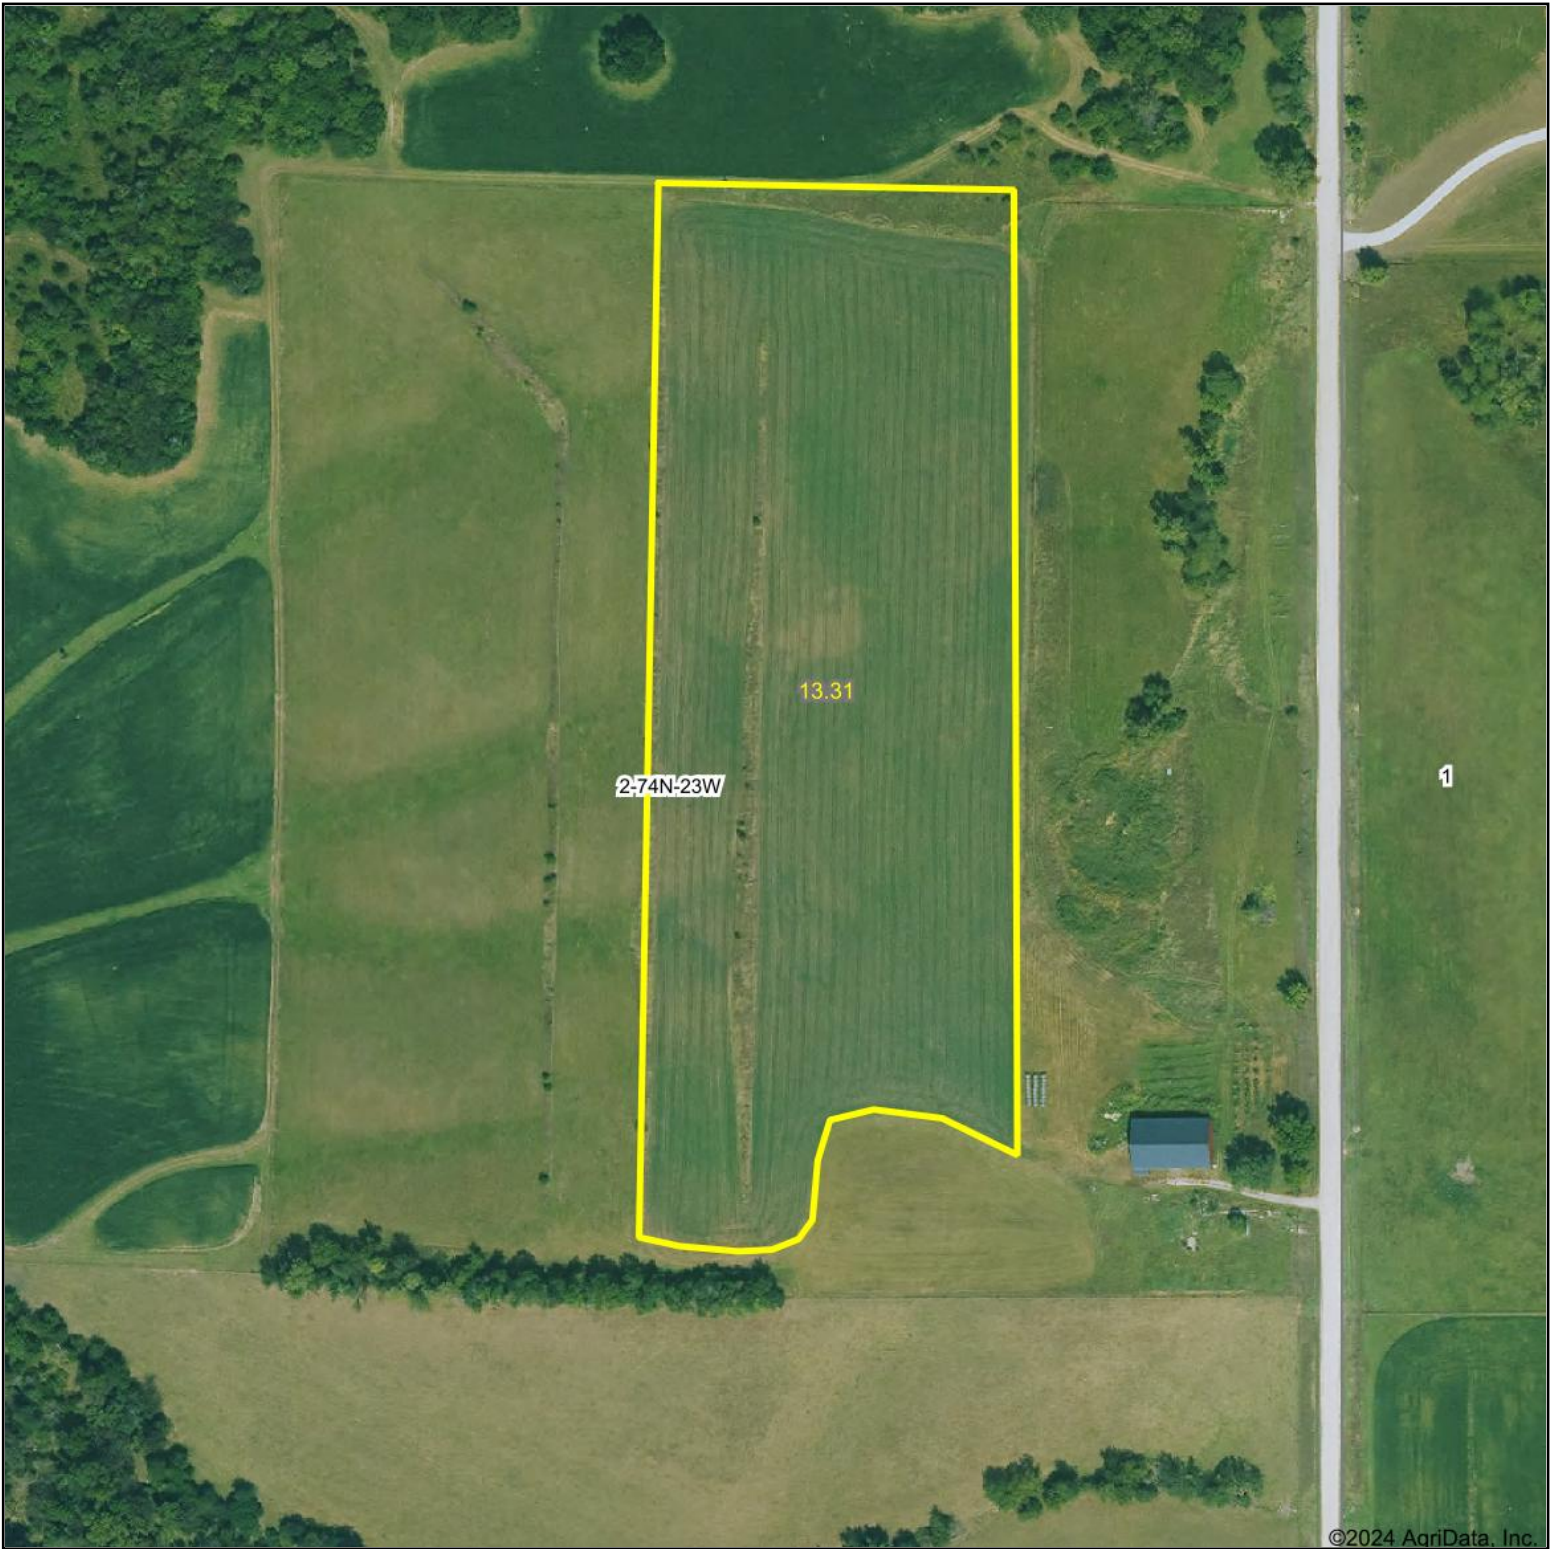

Aerial Map

©2024 AgriData, Inc.

Hawkeye Farm Mgmt & Real Estate

United Country
Real Estate
22 N Main, Albia IA Phone: 641-932-7796
Email: hawkeye@uclowa.com
On the web: www.uclowa.com
www.iowawhitetailfarms.com

Boundary Center: 41° 14' 31.92, -93° 27' 50.36

0ft 278ft 557ft

2-74N-23W
Warren County
Iowa

Maps Provided By:
surety
CUSTOMIZED ONLINE MAPPING
© AgriData, Inc. 2023 www.AgriDataInc.com

1/30/2024