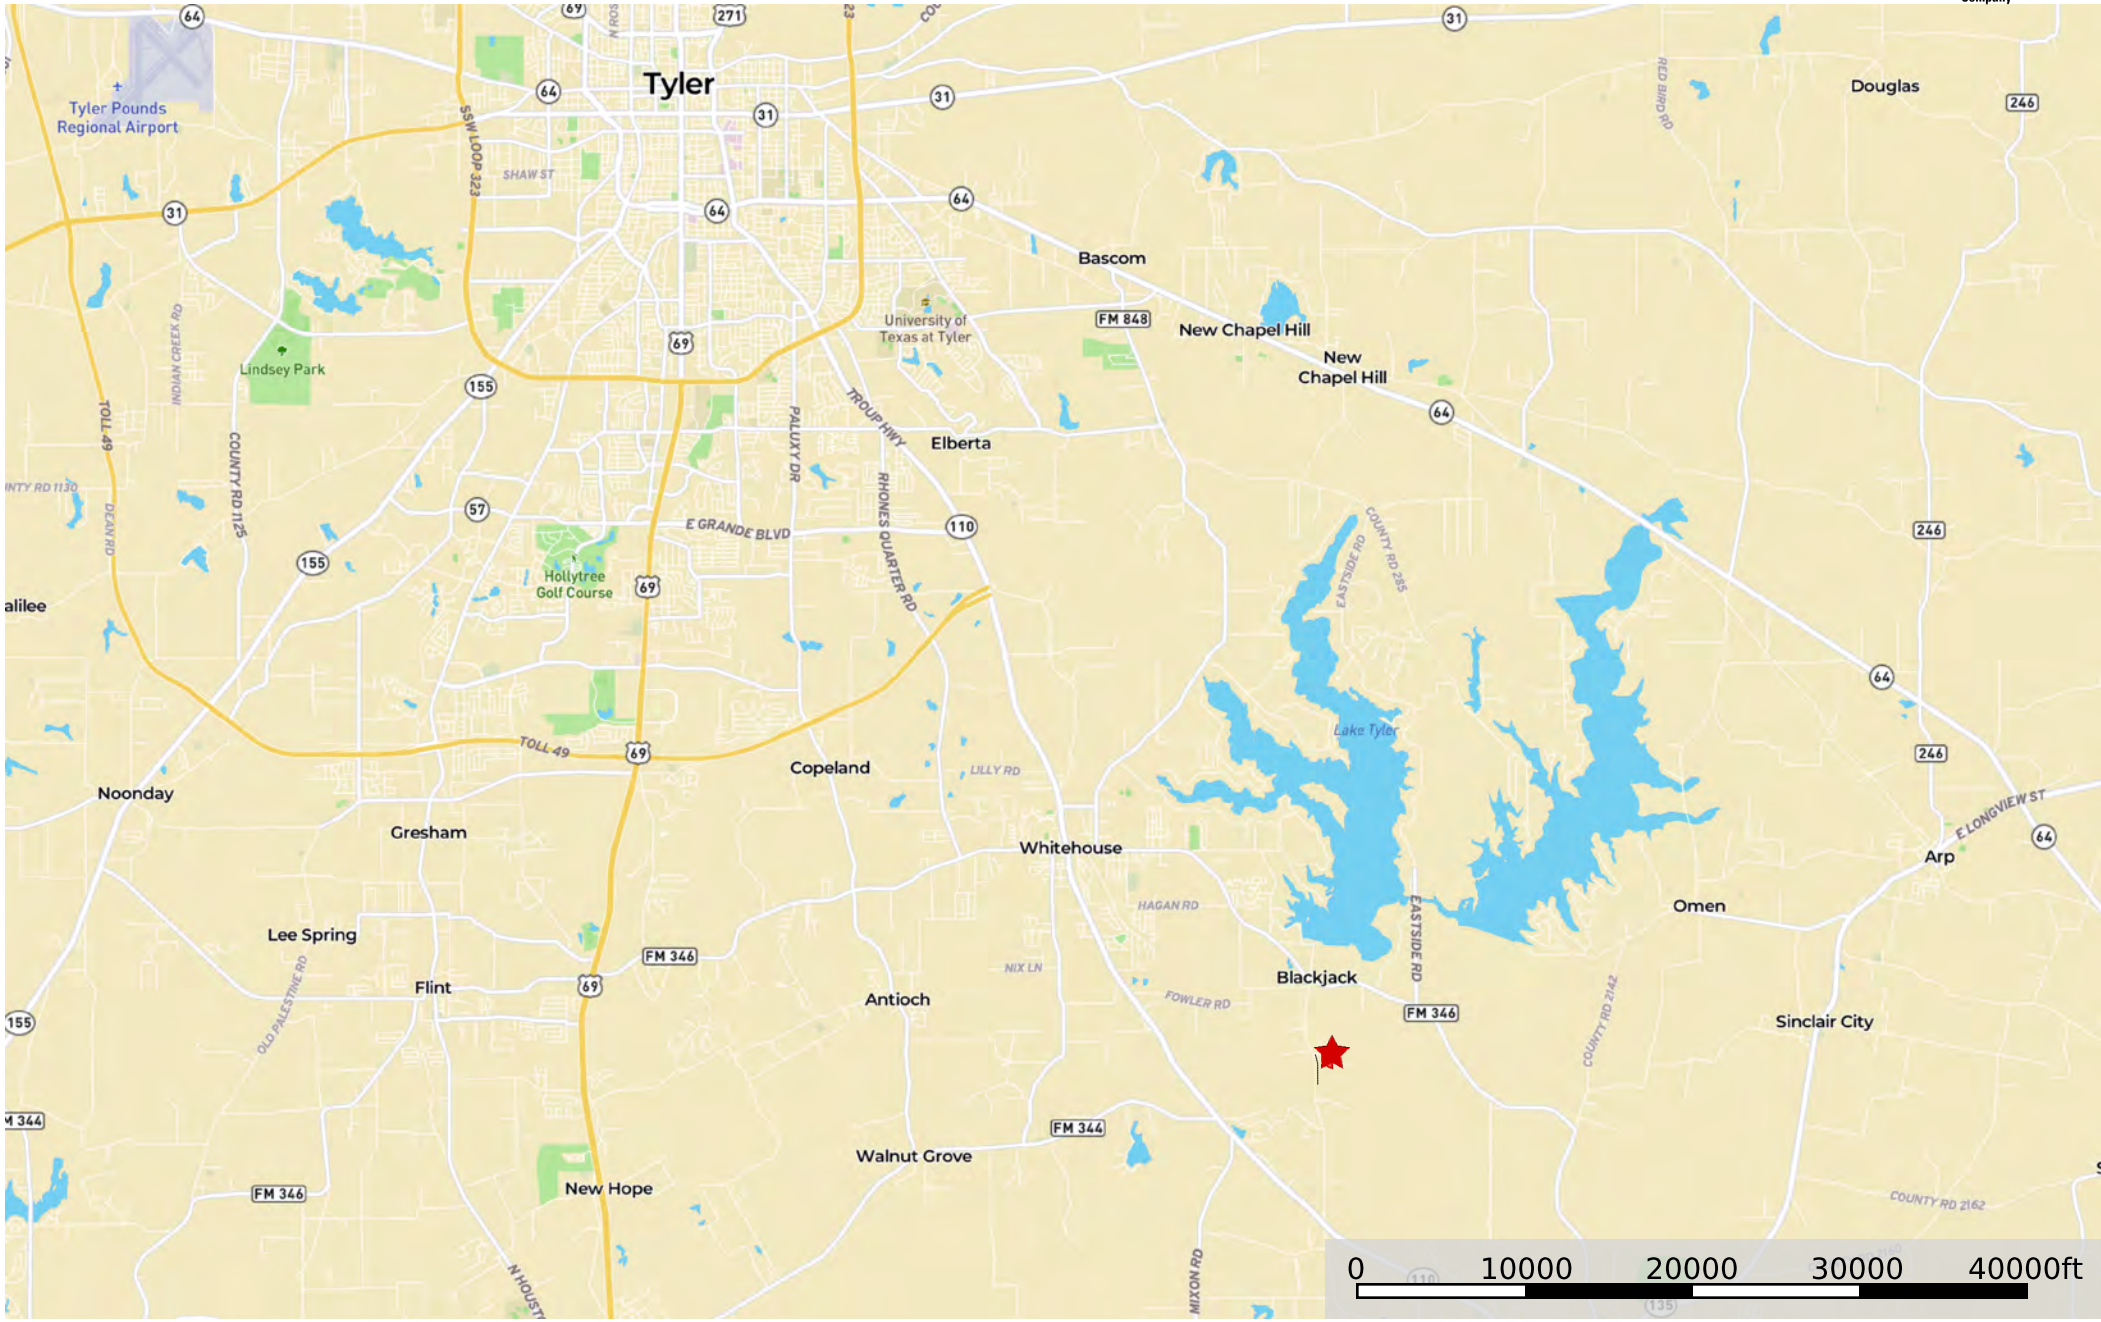

Small Acreage 7 ac Land for Sale Whitehouse TX

Smith County, Texas, AC +/-

★ Star 1
..... Transmission Line
□ Boundary