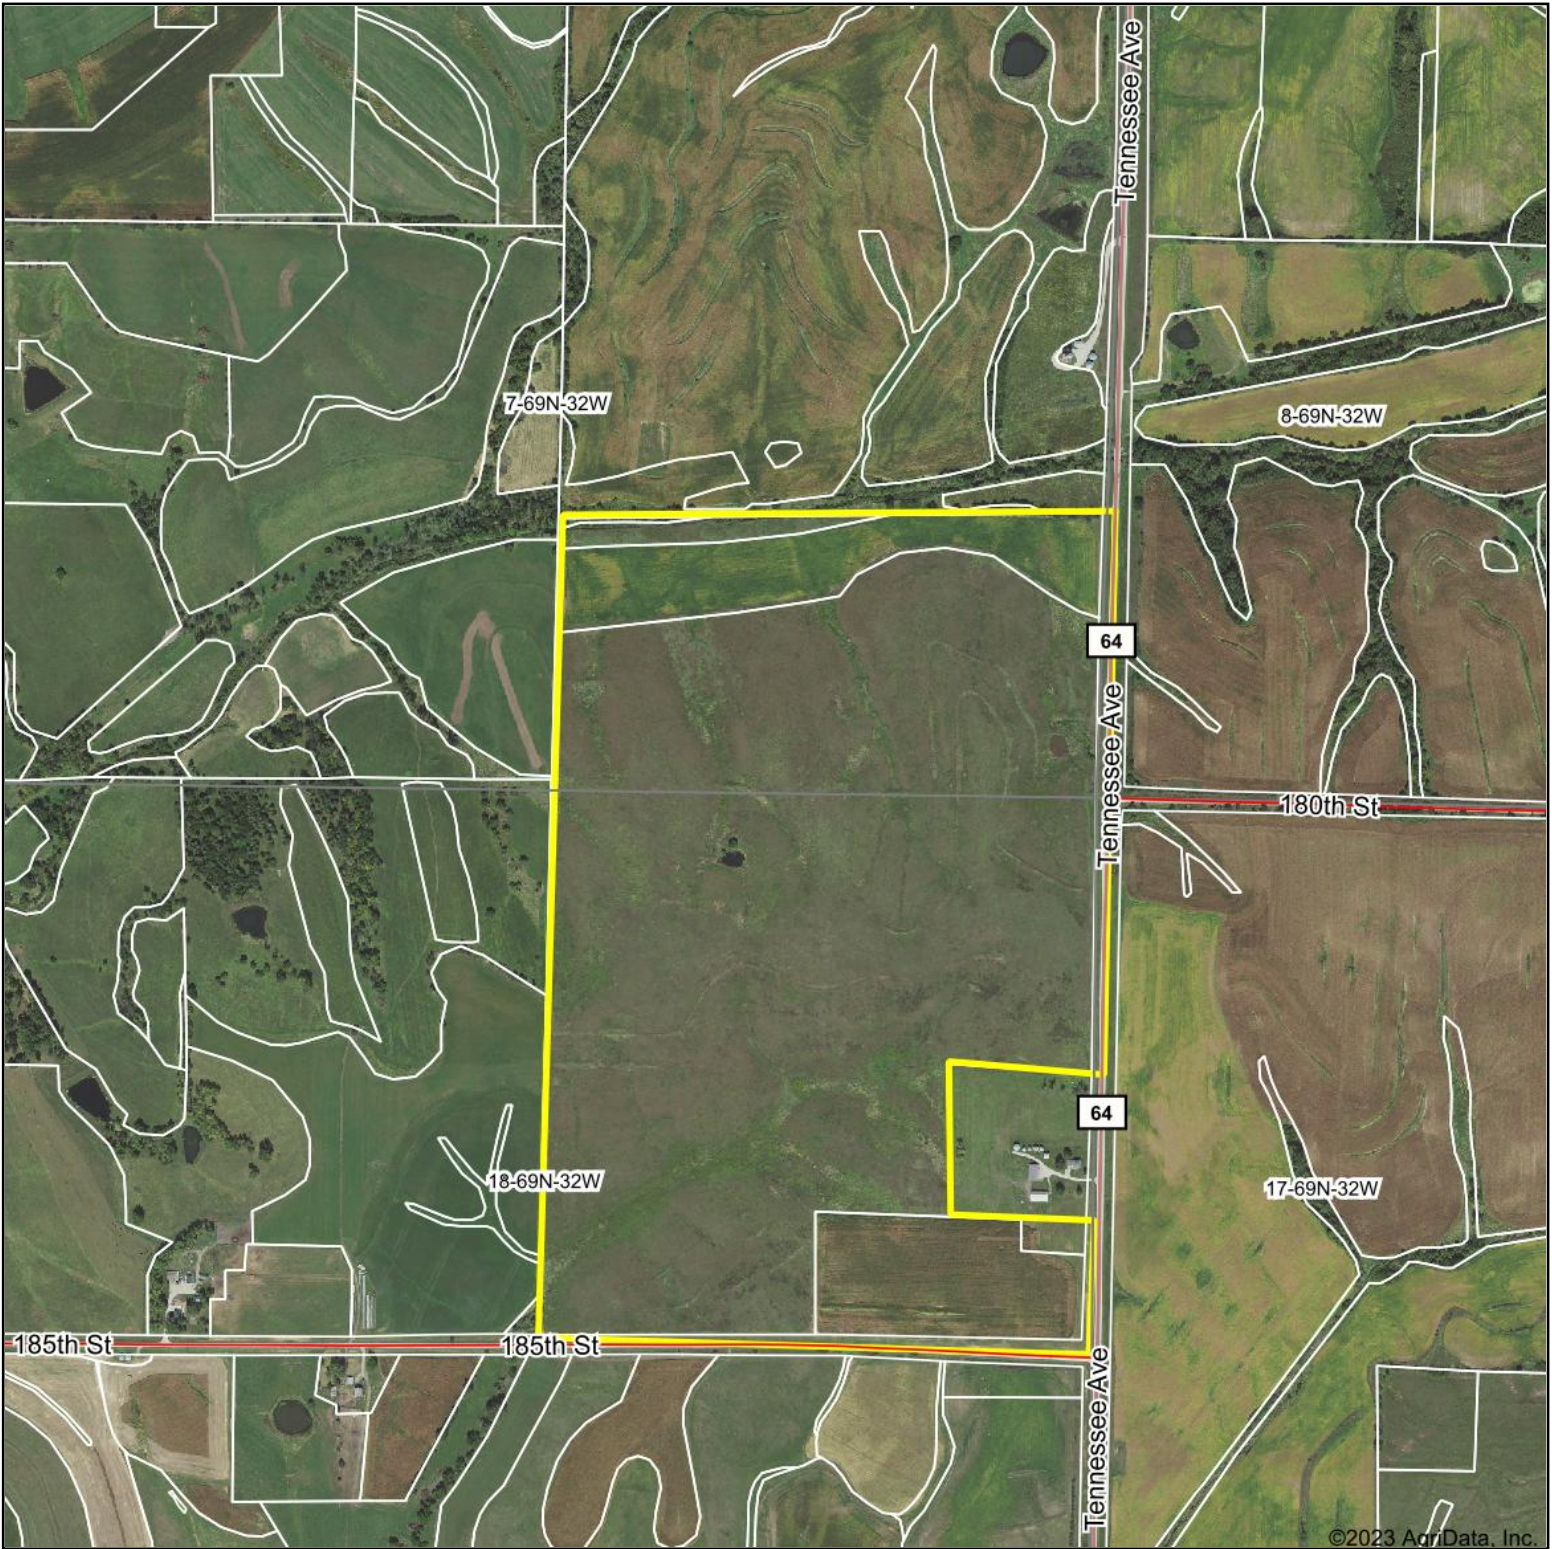

Aerial Map

©2023 AgriData, Inc.

Boundary Center: 40° 46' 57.34, -94° 34' 15.97

United Country
Property Solutions, LLC

18-69N-32W
Taylor County
Iowa

Maps Provided By:
surety
CUSTOMIZED ONLINE MAPPING
© AgriData, Inc. 2023 www.AgriDataInc.com

11/16/2023

Field borders provided by Farm Service Agency as of 5/21/2008.