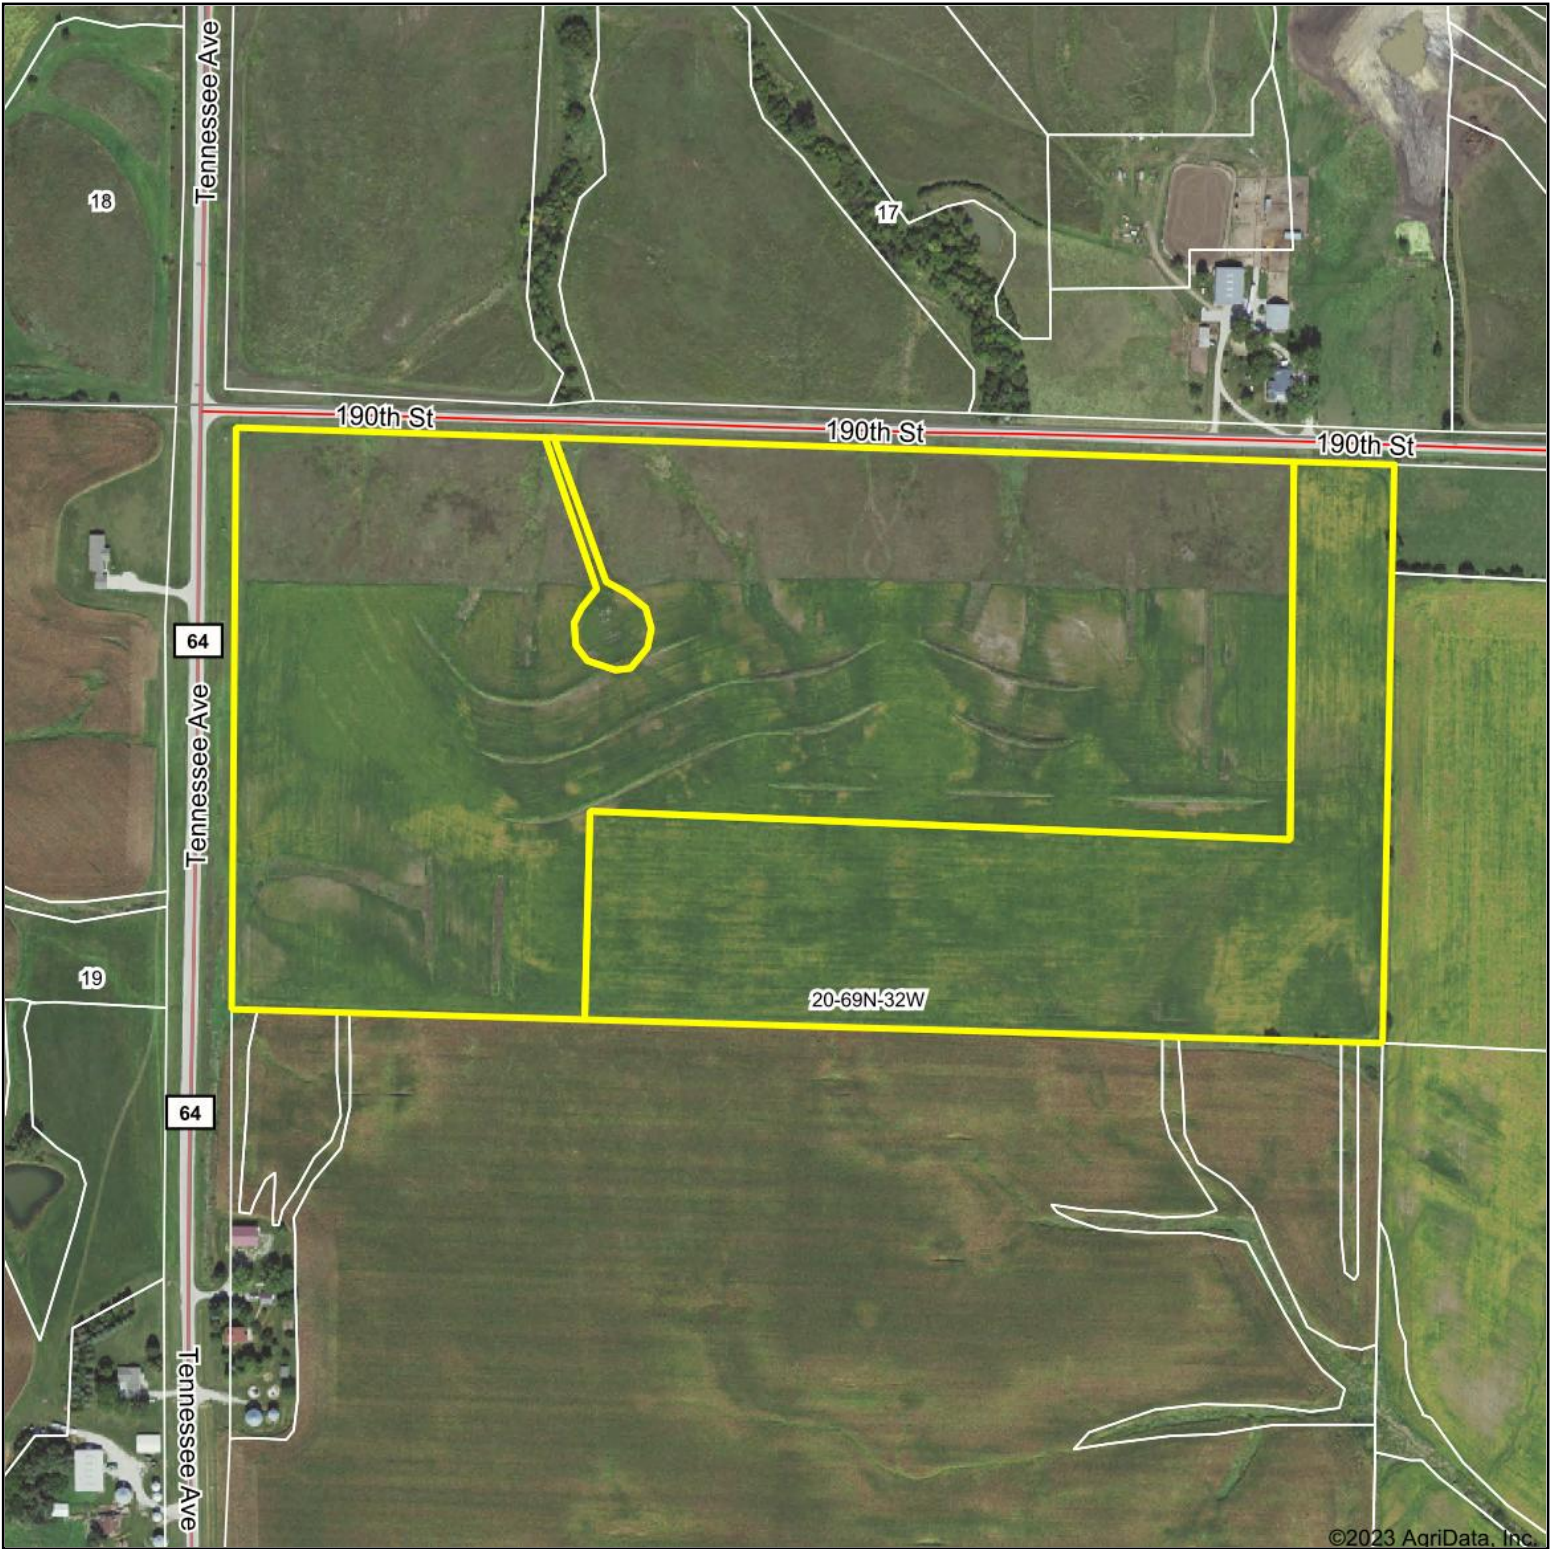

Aerial Map

©2023 AgriData, Inc.

Boundary Center: 40° 46' 4.77, -94° 33' 41.38

United Country
Property Solutions, LLC

Maps Provided By:
surety
CUSTOMIZED ONLINE MAPPING
© AgriData, Inc. 2023 www.AgriDataInc.com

20-69N-32W
Taylor County
Iowa

11/3/2023