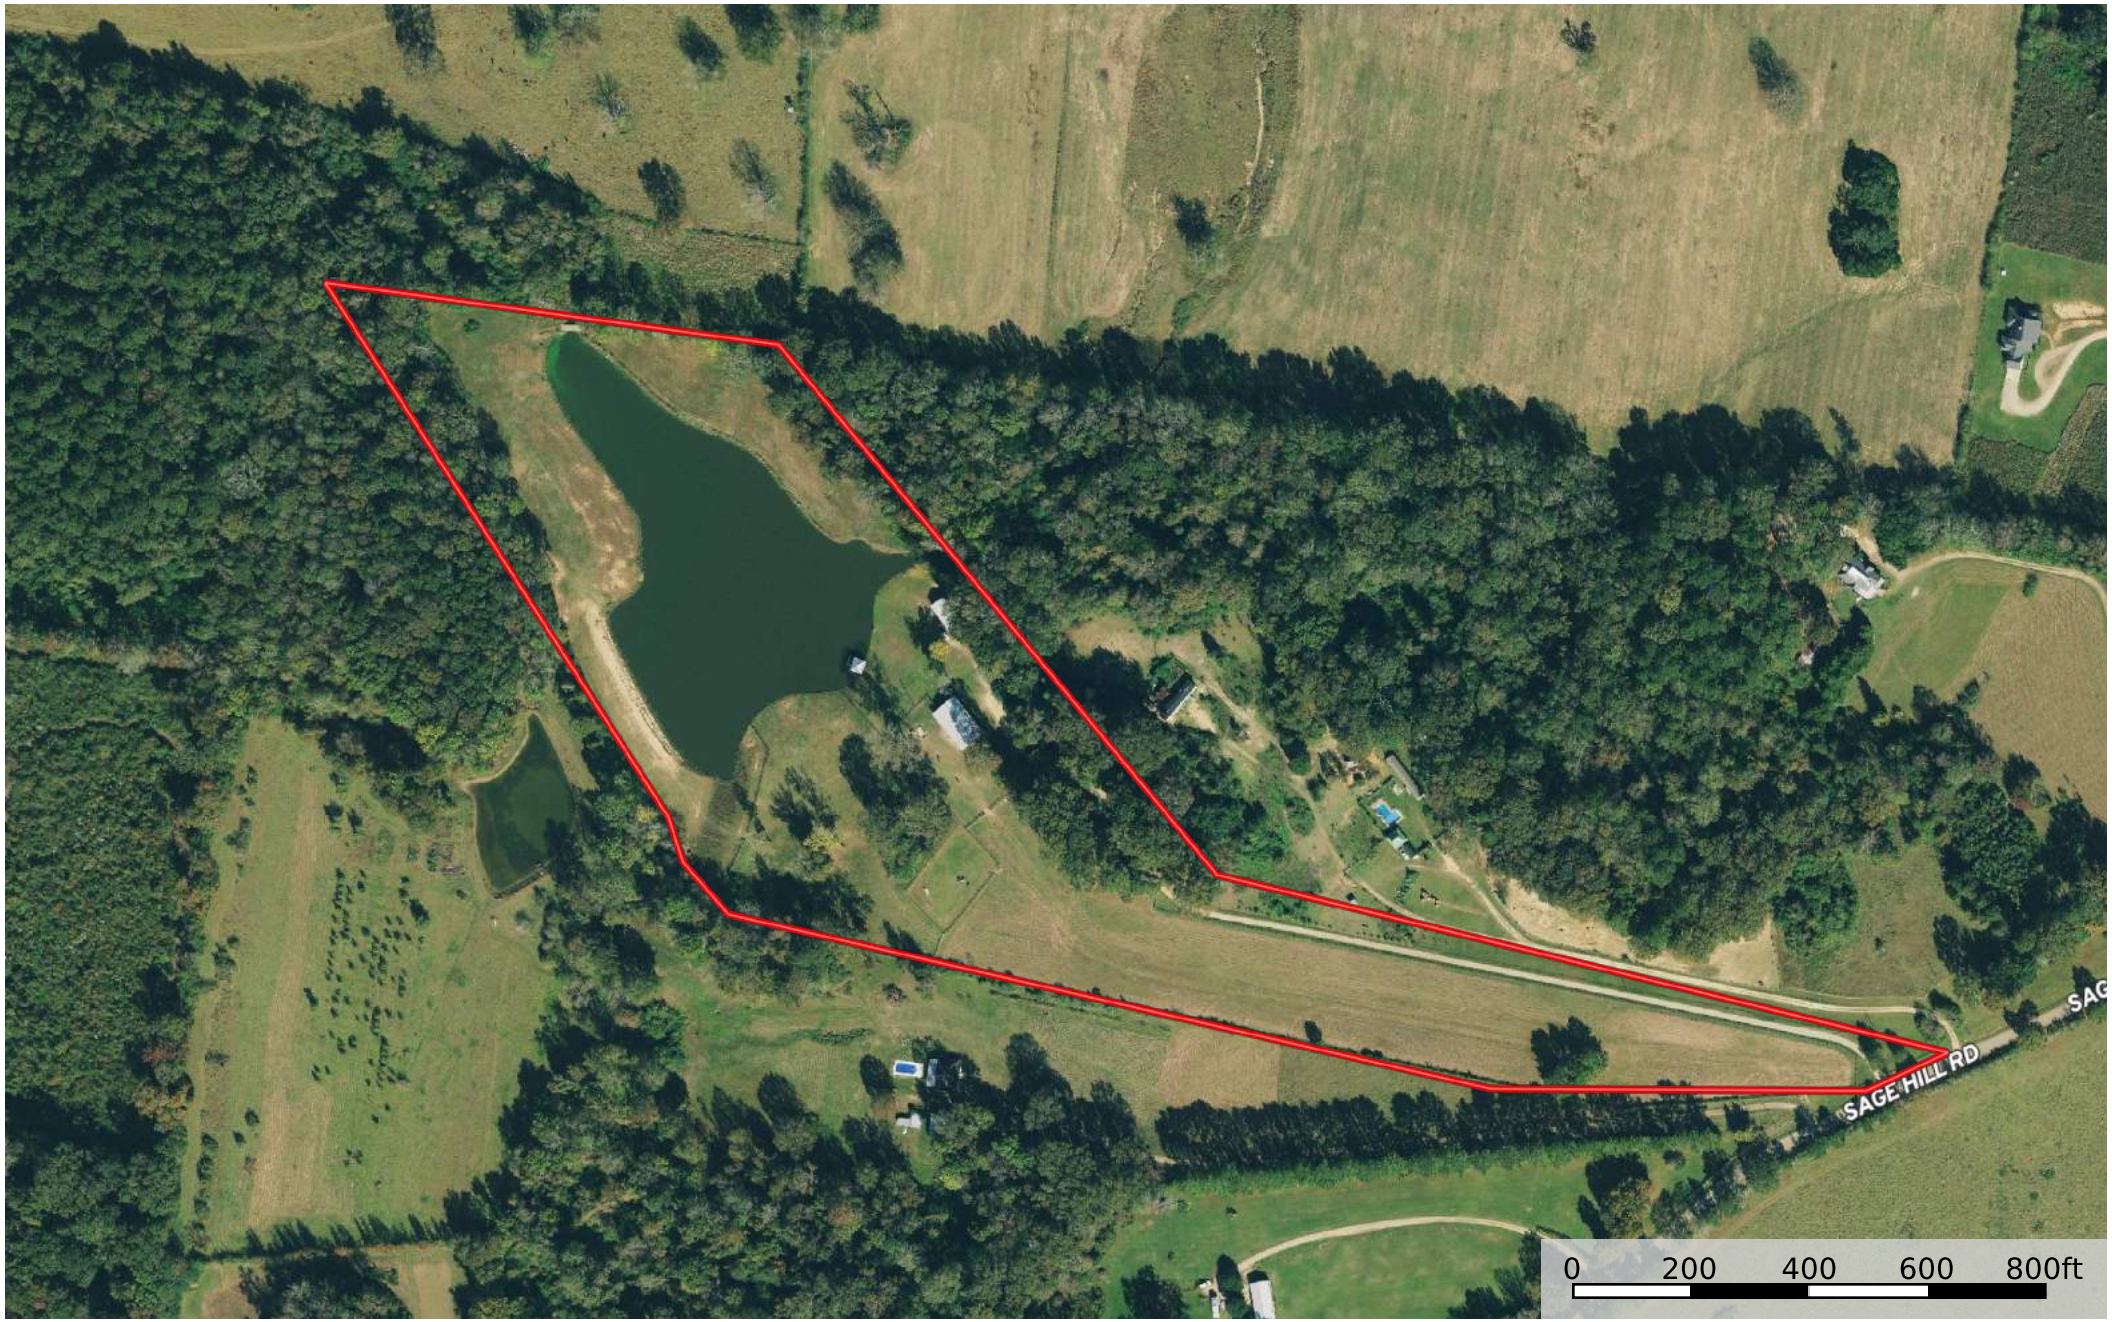

# sp 23 west fel barn & pond

Louisiana, AC +/-

Boundary

 Boundary

-  Pond / Tank
-  Boundary
-  Stream, Intermittent
-  River/Creek
-  Water Body