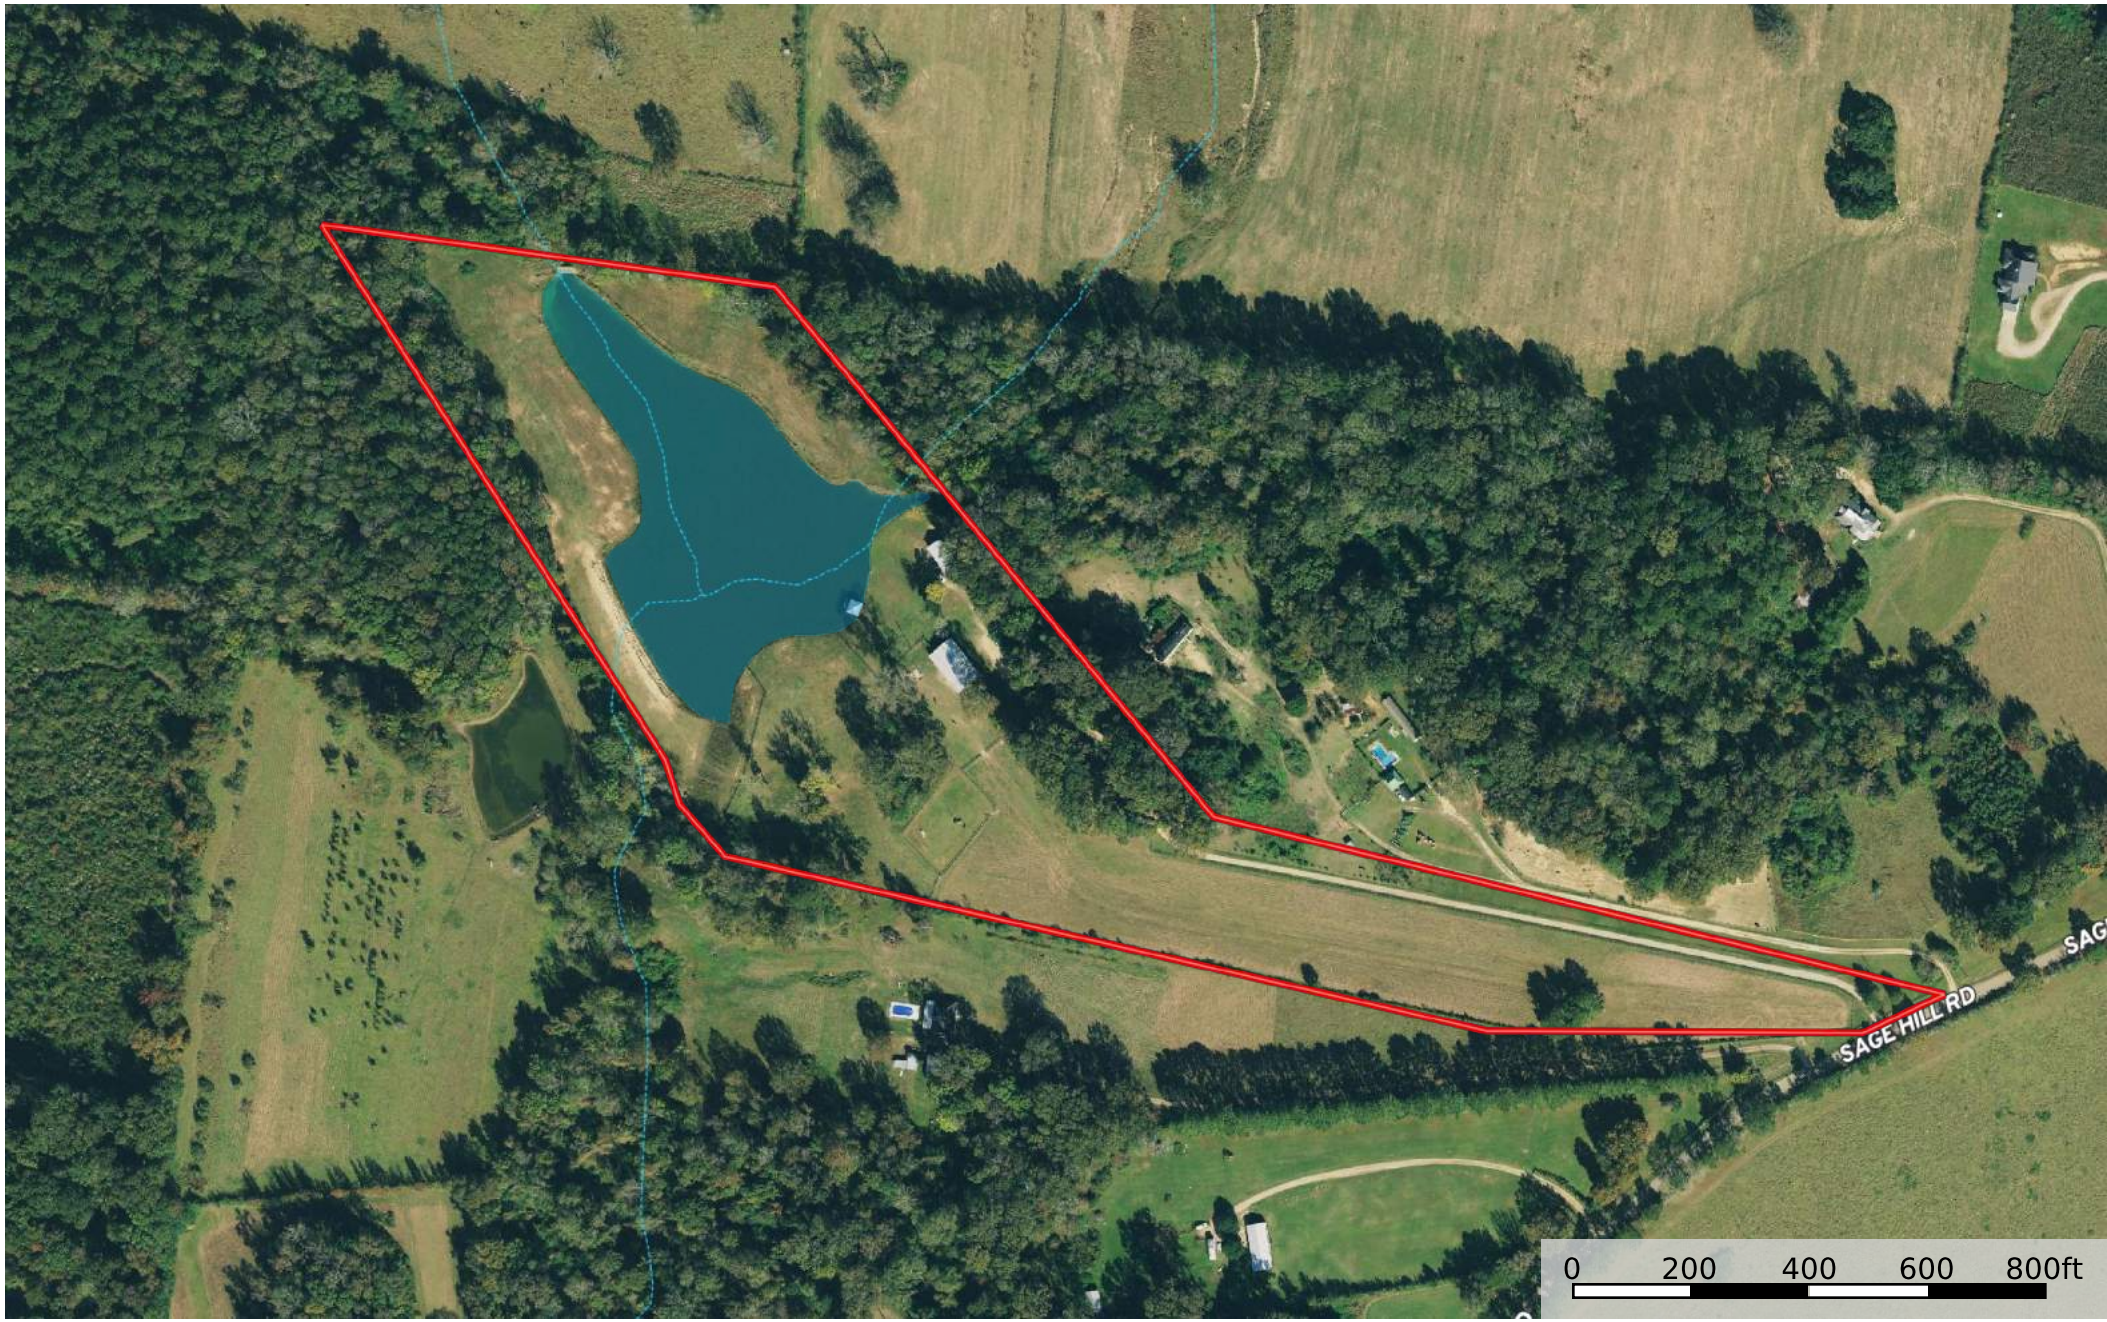

# sp 23 west fel barn & pond

Louisiana, AC +/-

Boundary

 Boundary

-  Pond / Tank
-  Boundary
-  Stream, Intermittent
-  River/Creek
-  Water Body