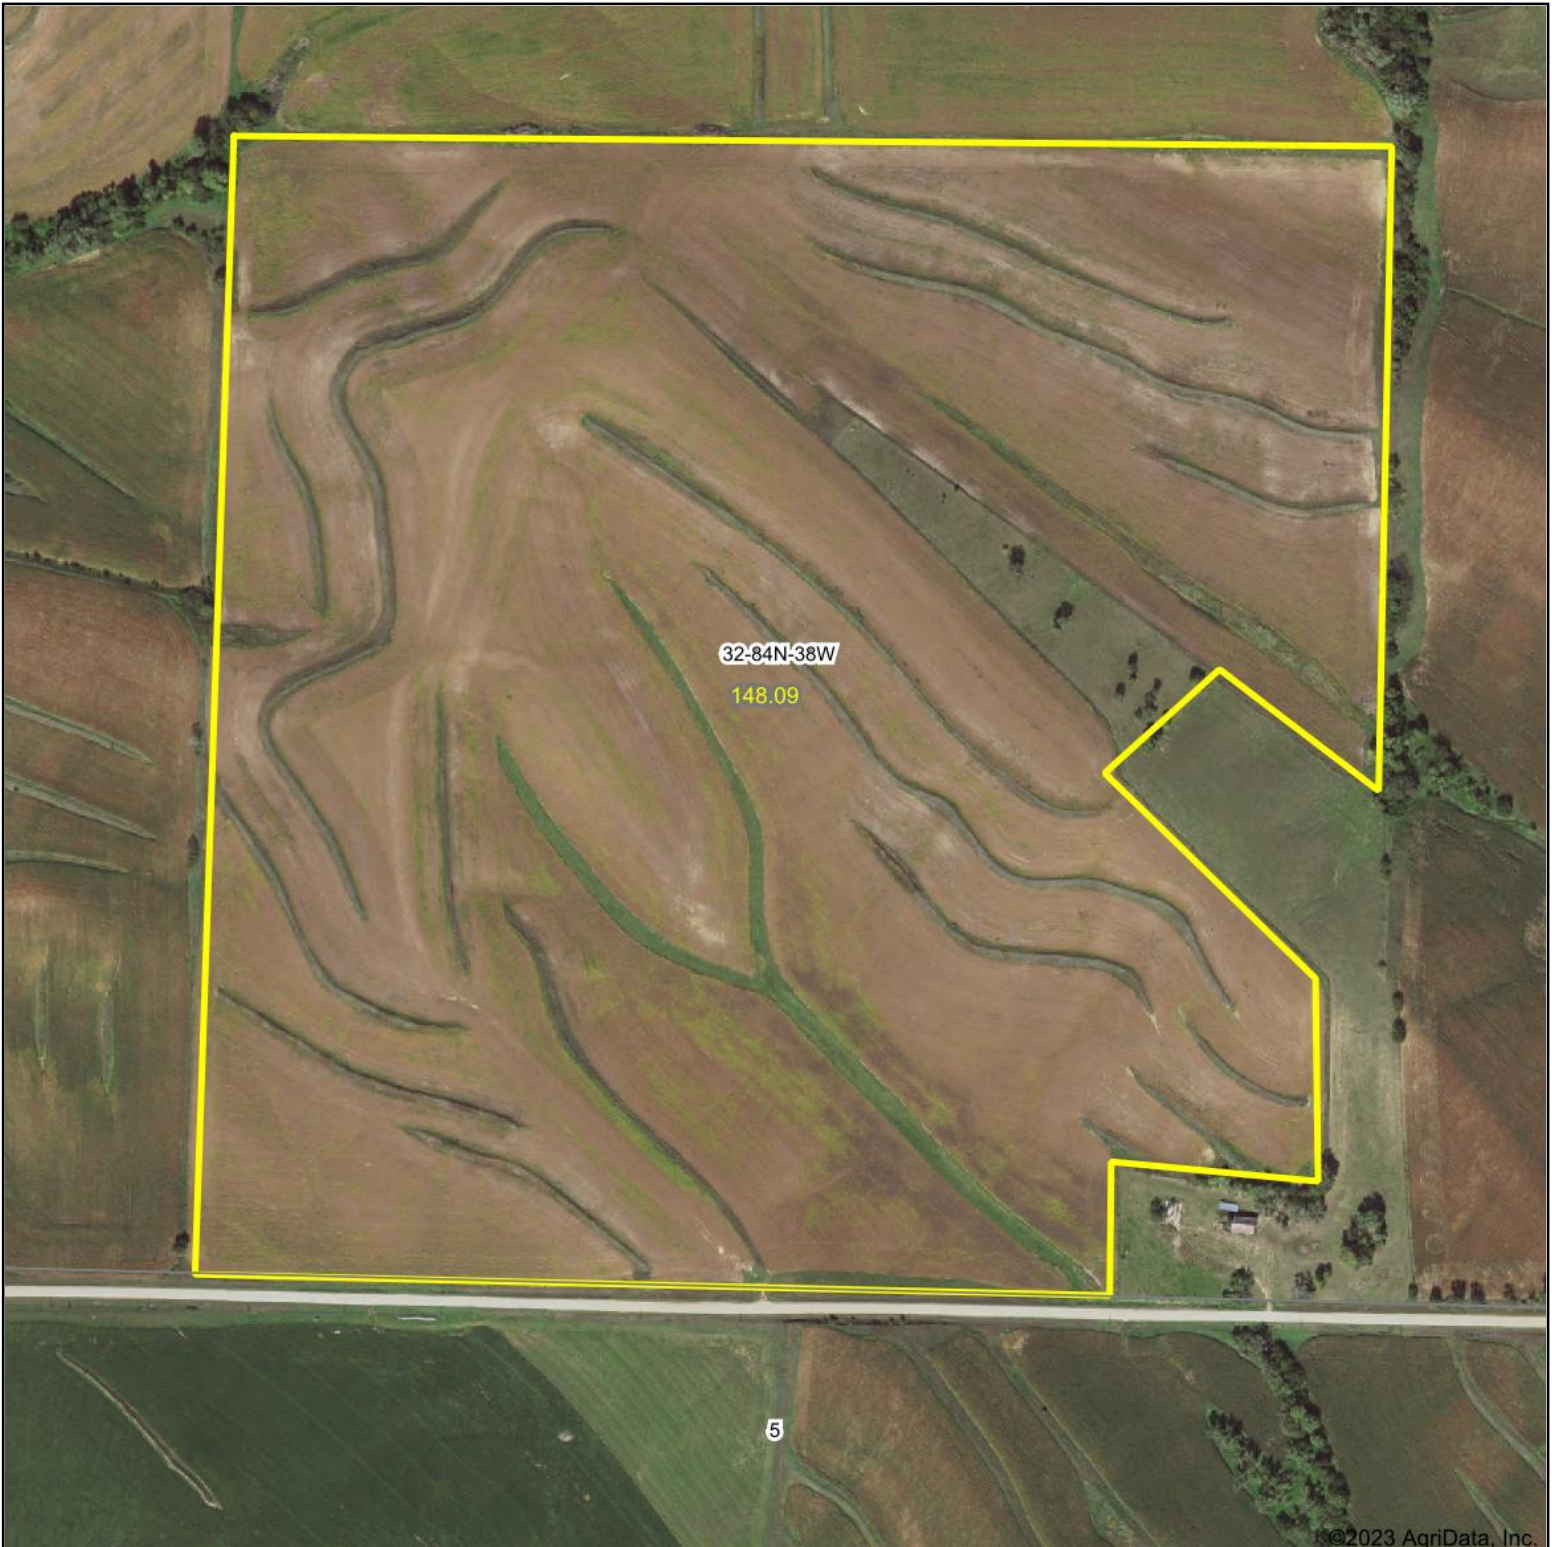

Aerial Map

©2023 AgriData, Inc.

Hawkeye Farm Mgmt & Real Estate

Boundary Center: 42° 2' 25.35, -95° 17' 41.29

0ft 502ft 1004ft

32-84N-38W
Crawford County
Iowa

Maps Provided By:

© AgriData, Inc. 2023

www.AgriDataInc.com

9/28/2023