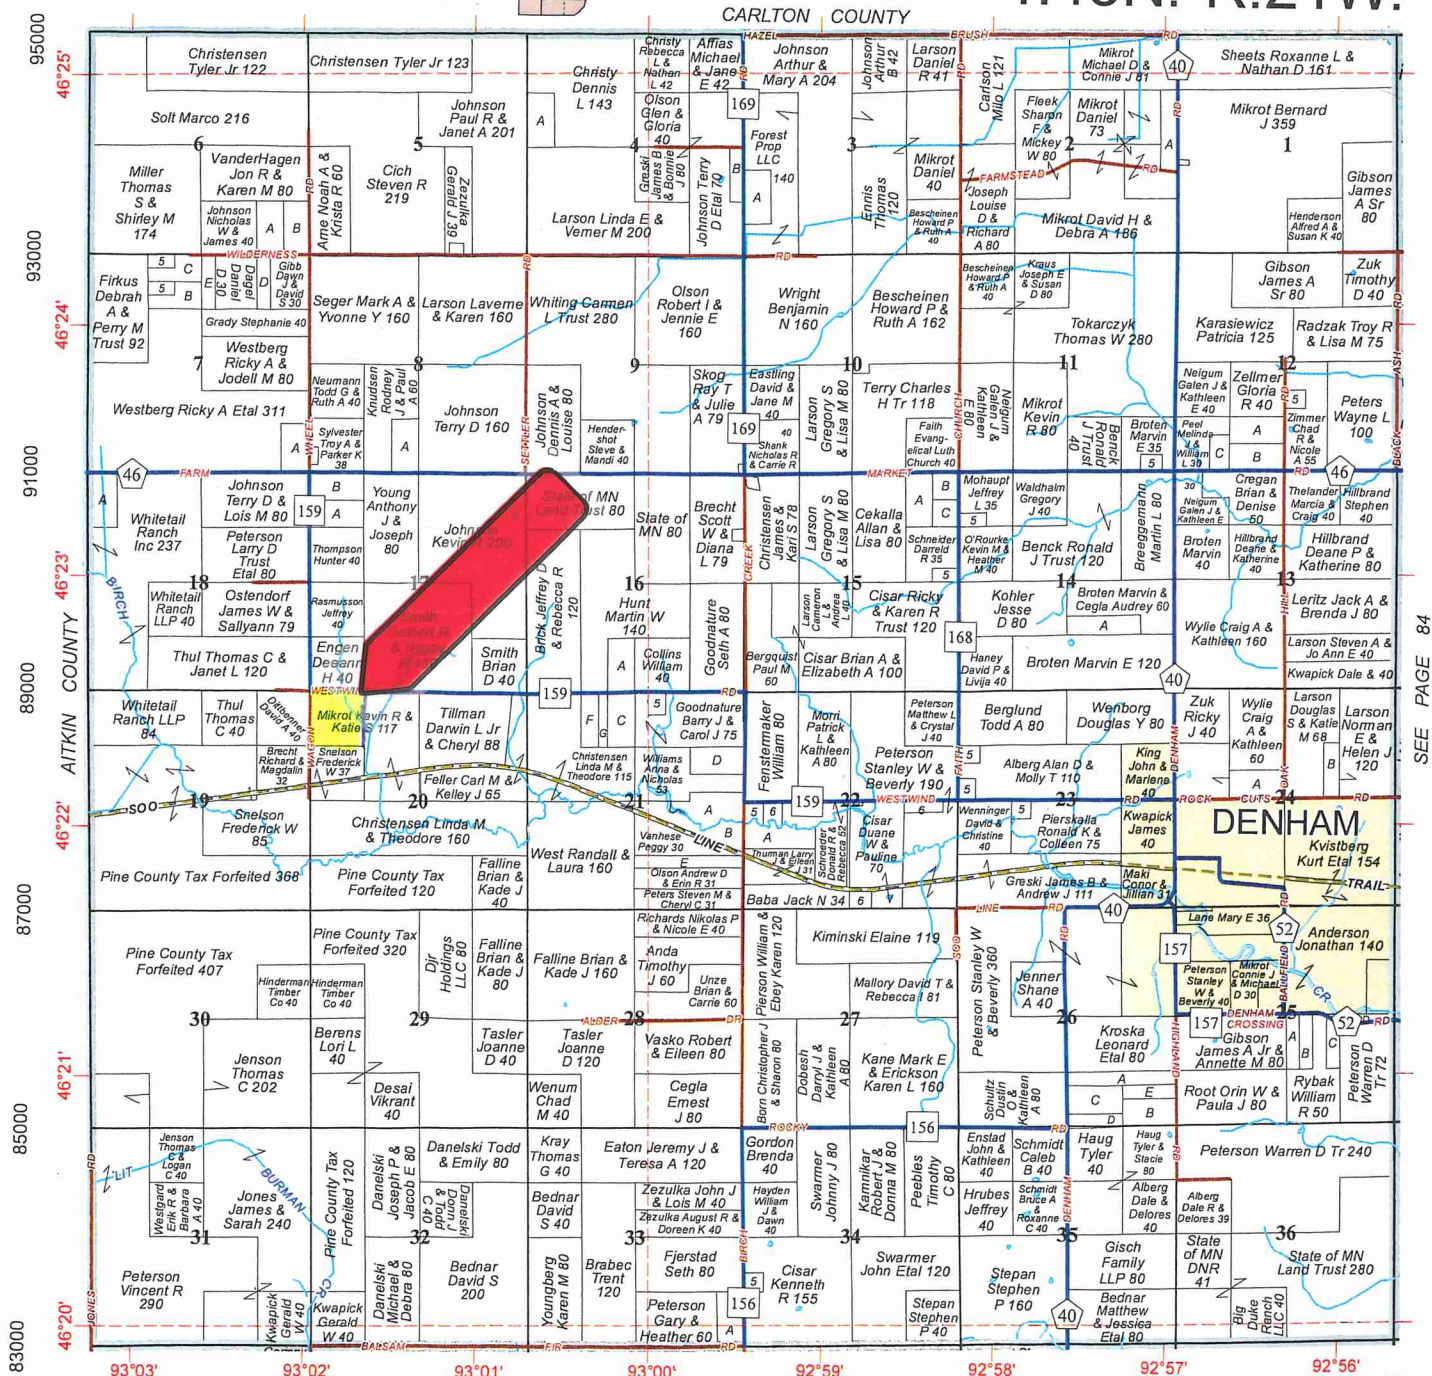

# BIRCH CREEK

CARLTON COUNTY

# T.45N.-R.21W.

Refer to page 114 for keyed parcels

© 2022 Rockford Map Publs., Inc.

SEE PAGE 70

Pine County, MN

9000 11000 13000 15000 17000 19000 21000

SEE PAGE 84