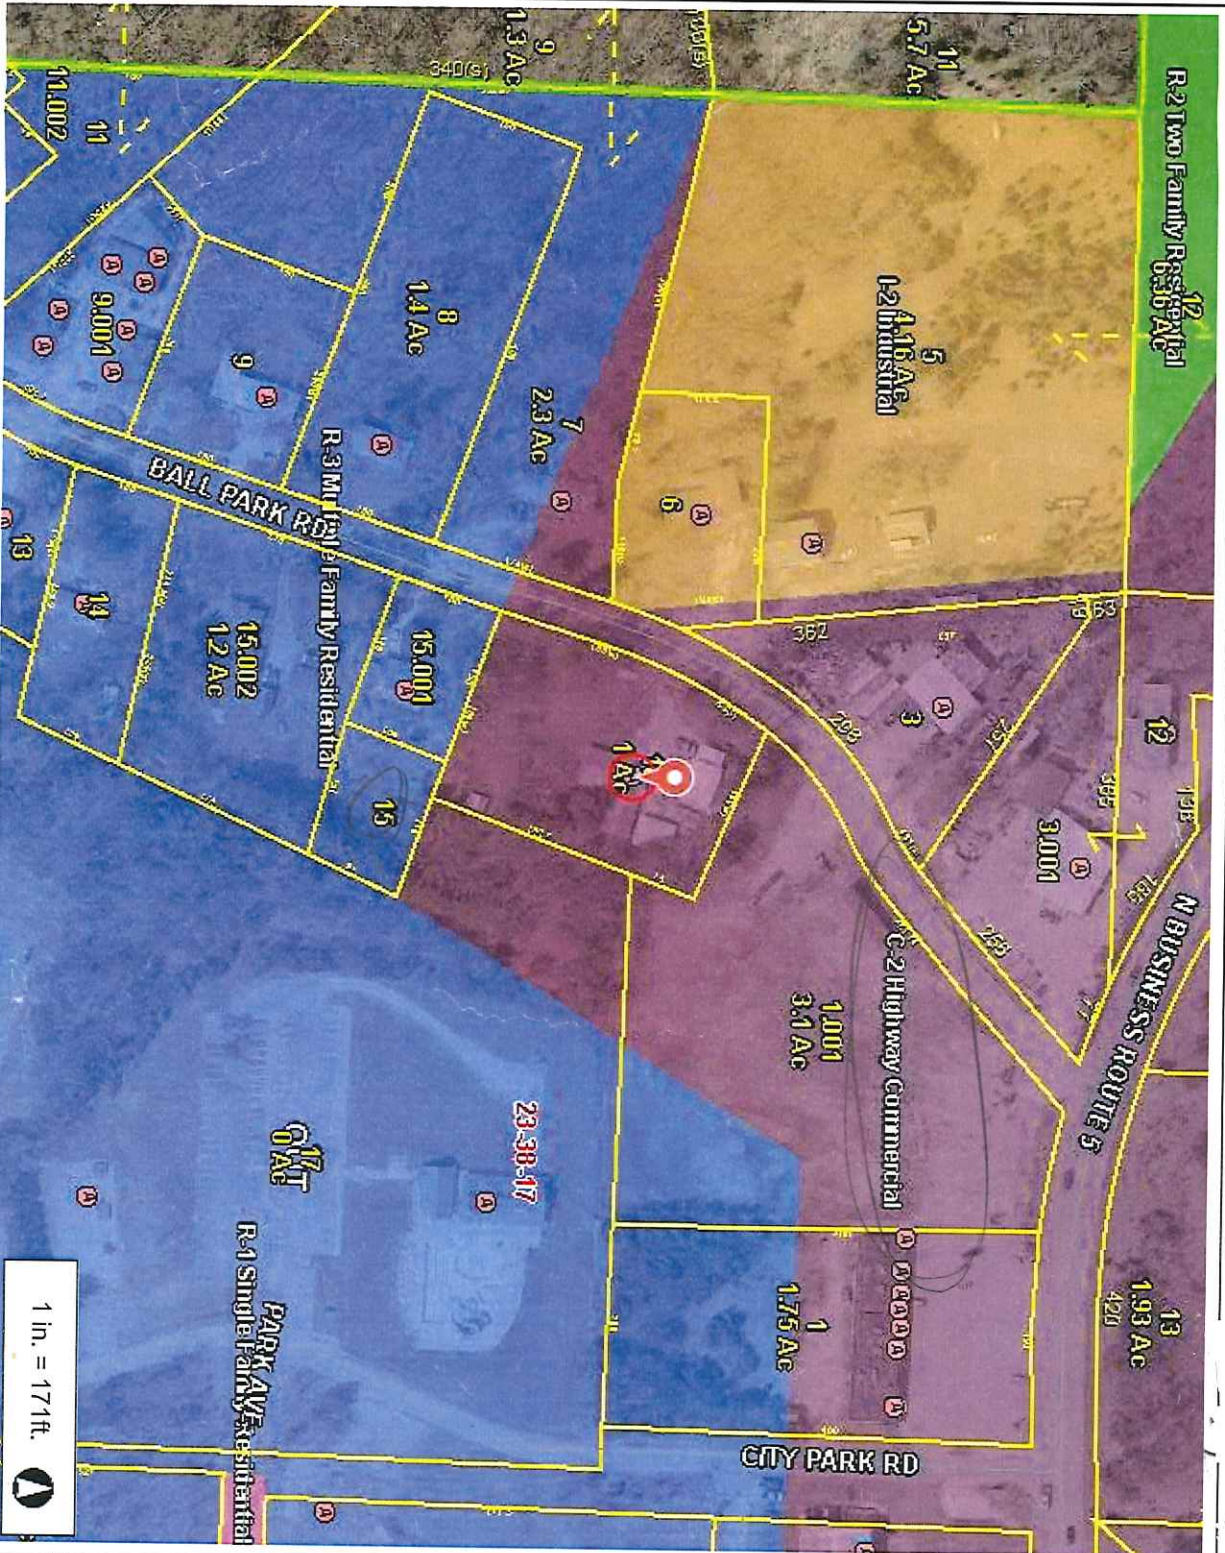

# Camden County, MO

Legend	
	Highway
	Interstate Highway
	US Highway
	Numbered State Highway
	Lettered State Highway
	Road
	Address Point
	Condo Point
	Parcel
	Corporate Limit Line
	Land Hook
	DASHED LAND HOOK
	SOLID LAND HOOK
	Original Lot
	Section
	County Boundary
	PUD
	Zoning
	A-1
	AR
	B-1
	B-2
	B-3
	I-1
	OUT
	P-1

### Notes

This Cadastral Map is for informational purposes only. It does not purport to represent a property boundary survey of the parcels shown and shall not be used for conveyances or the establishment of property boundaries. THIS MAP IS NOT TO BE USED FOR NAVIGATION