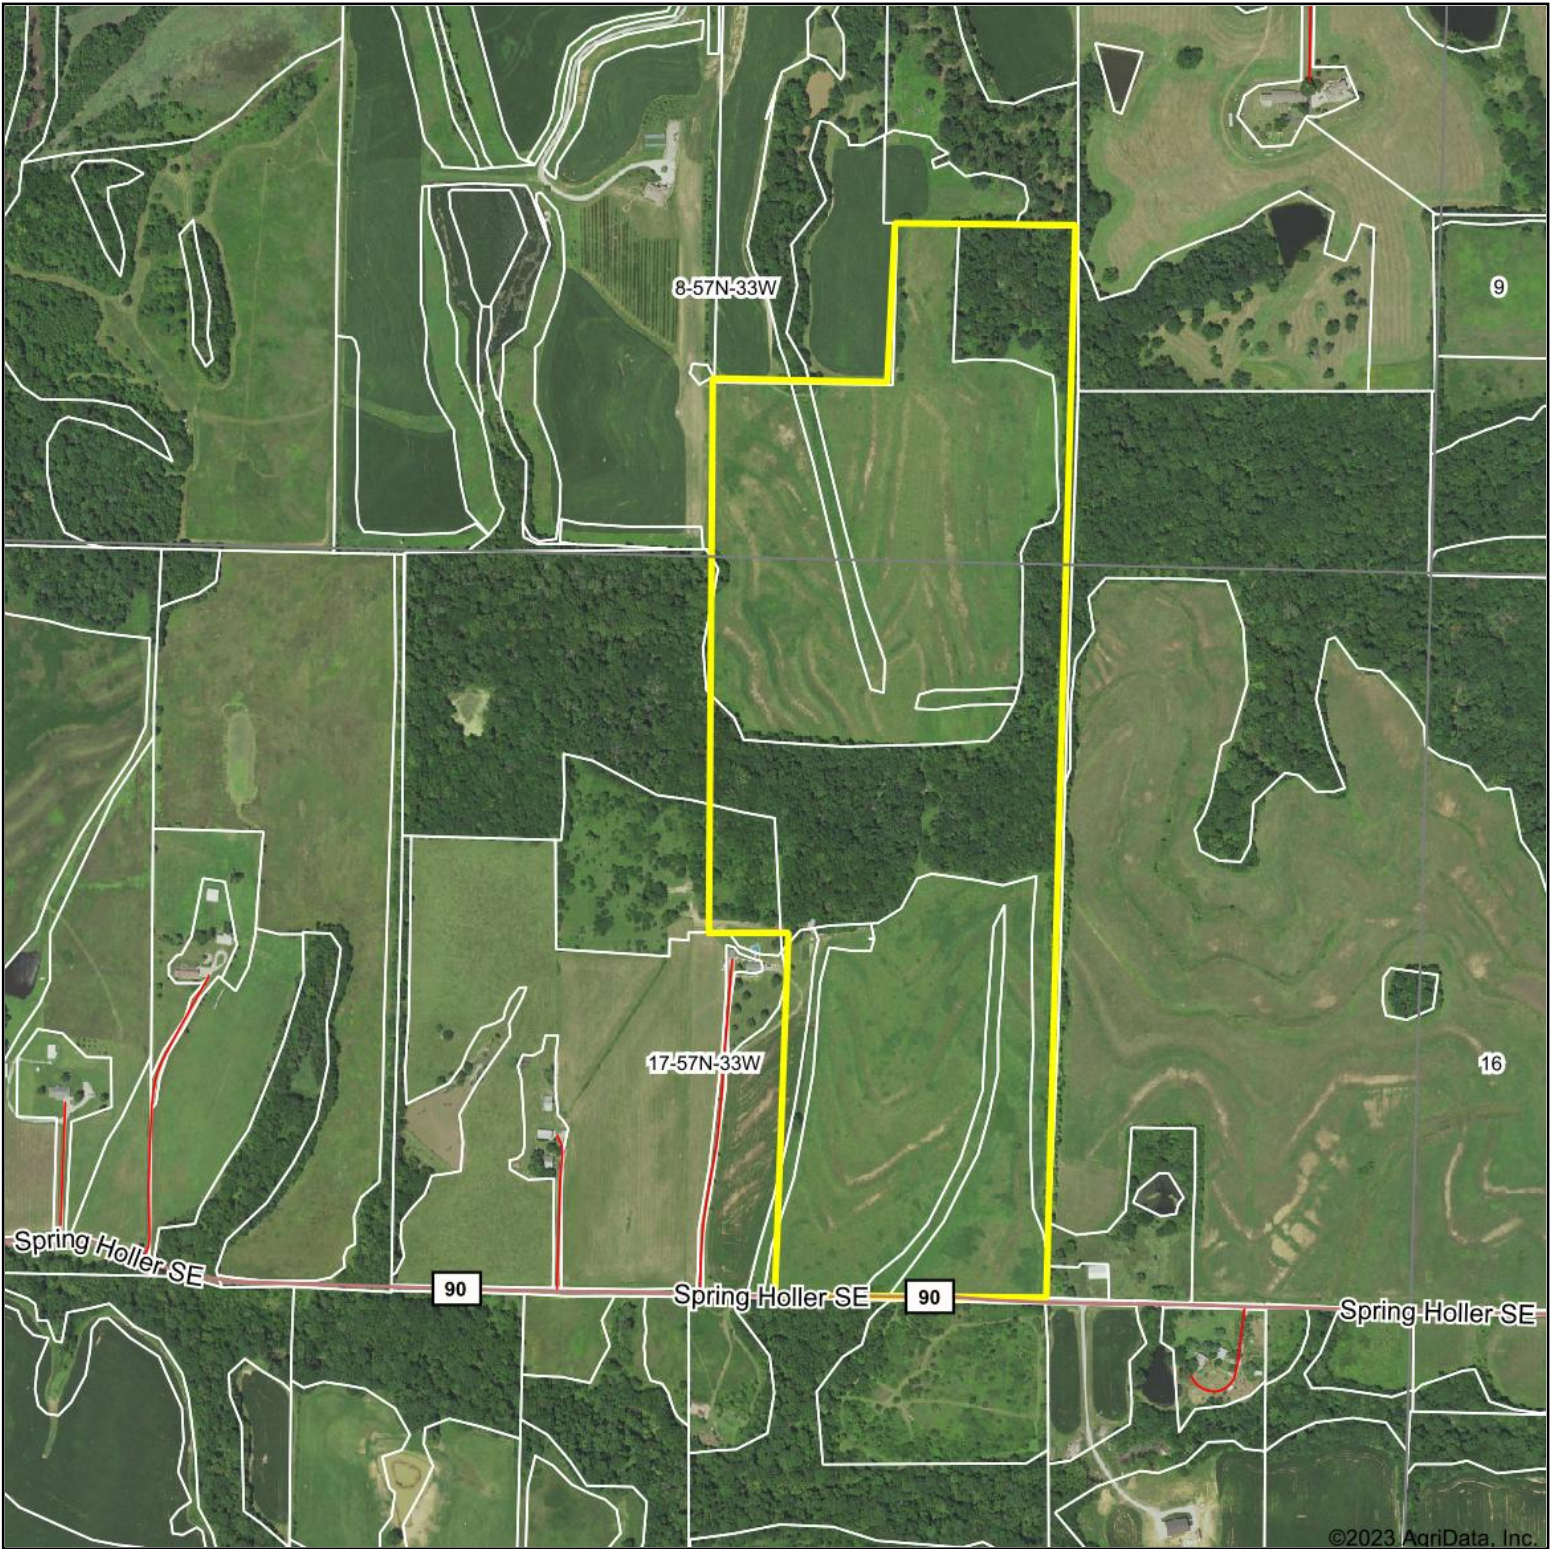

Aerial Map

©2023 AgriData, Inc.

Boundary Center: 39° 45' 35.91, -94° 37' 29.2

United Country
Property Solutions, LLC

17-57N-33W
Buchanan County
Missouri

Maps Provided By:
surety
CUSTOMIZED ONLINE MAPPING
© AgriData, Inc. 2023 www.AgriDataInc.com

9/8/2023

Field borders provided by Farm Service Agency as of 5/21/2008.