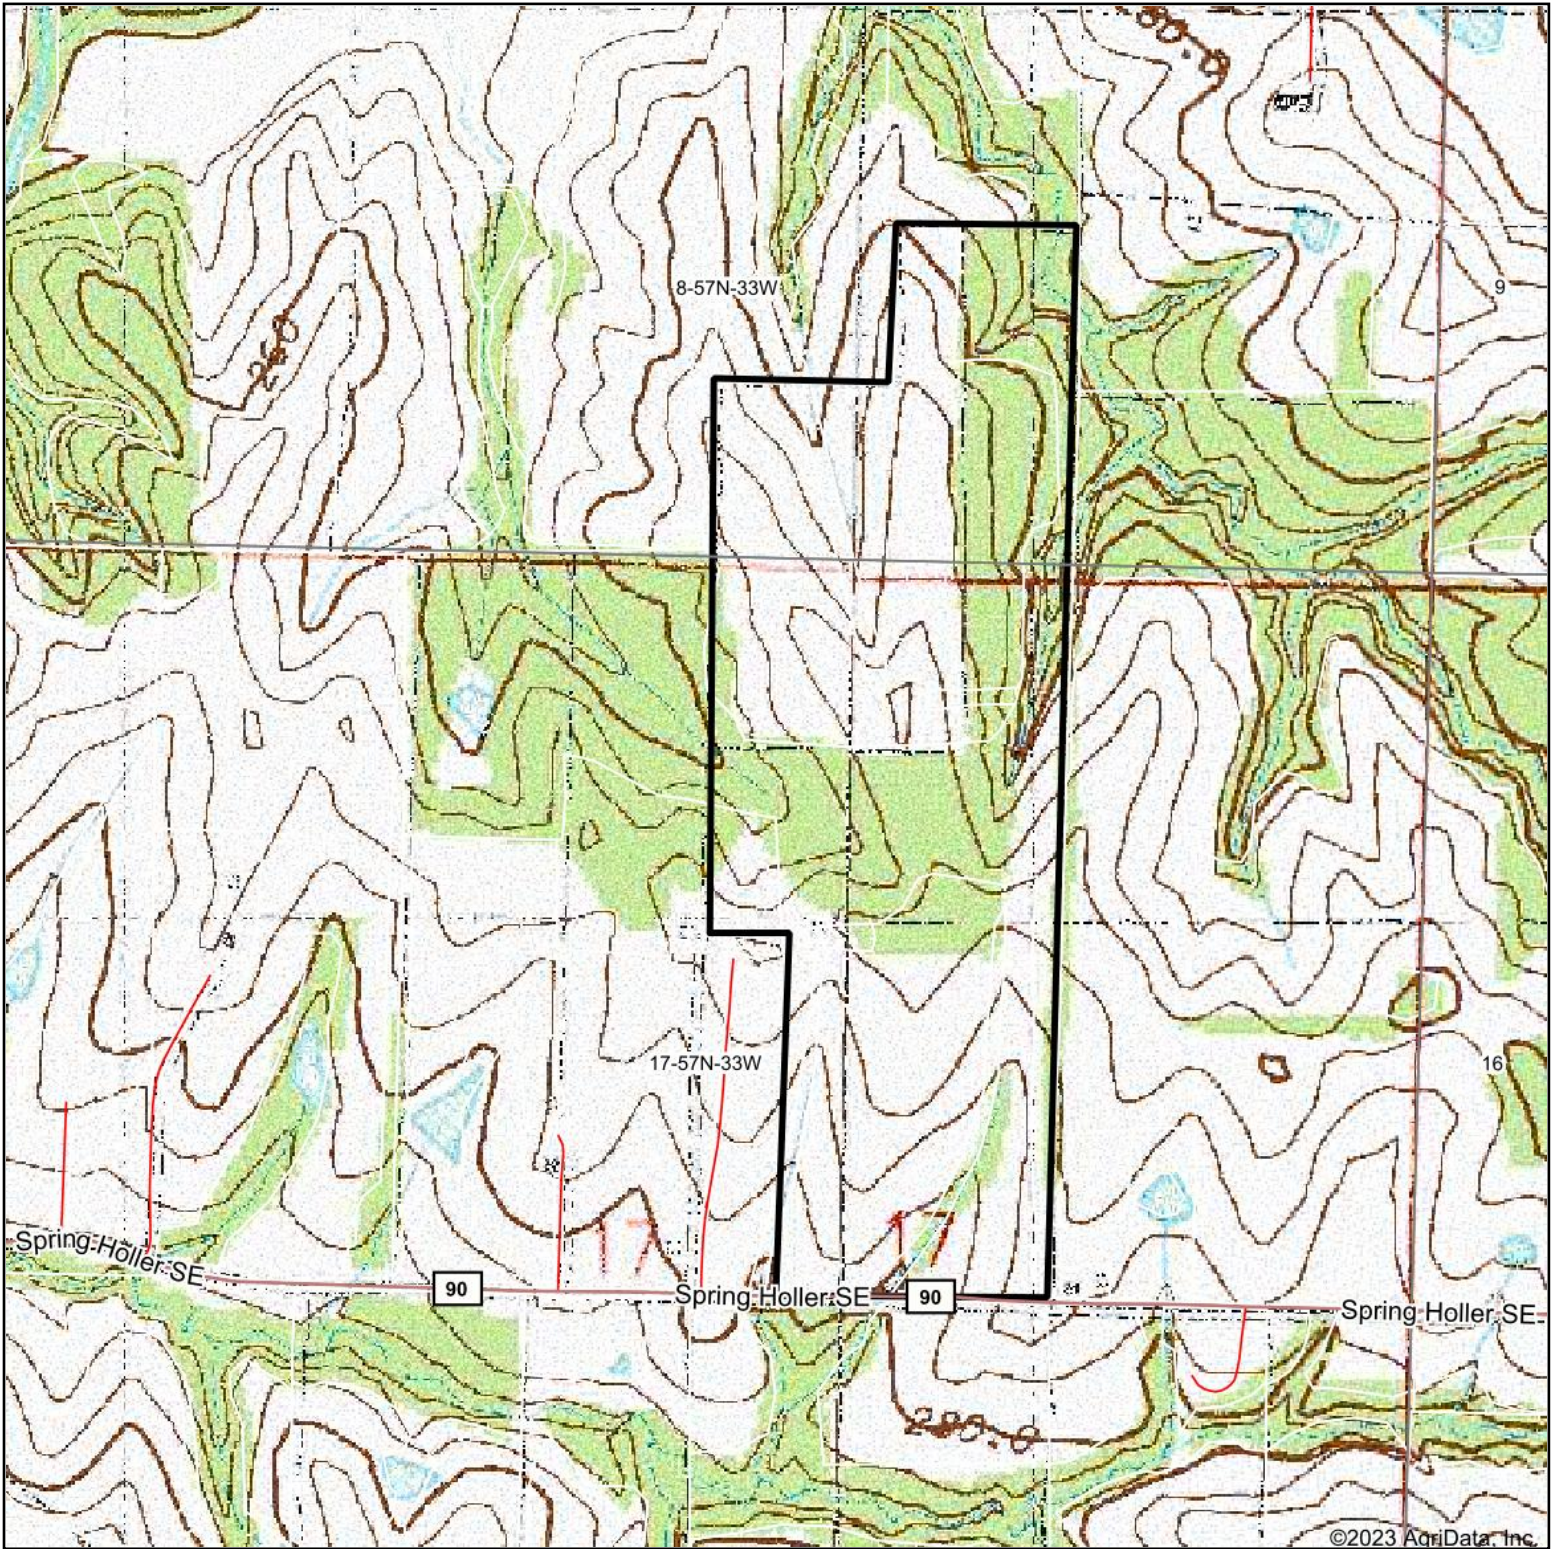

Topography Map

©2023 AgriData, Inc.

Map Center: 39° 45' 35.26, -94° 37' 34.31

United Country
Property Solutions, LLC

Maps Provided By:
surety
CUSTOMIZED ONLINE MAPPING
© AgriData, Inc. 2023 www.AgriDataInc.com

17-57N-33W
Buchanan County
Missouri