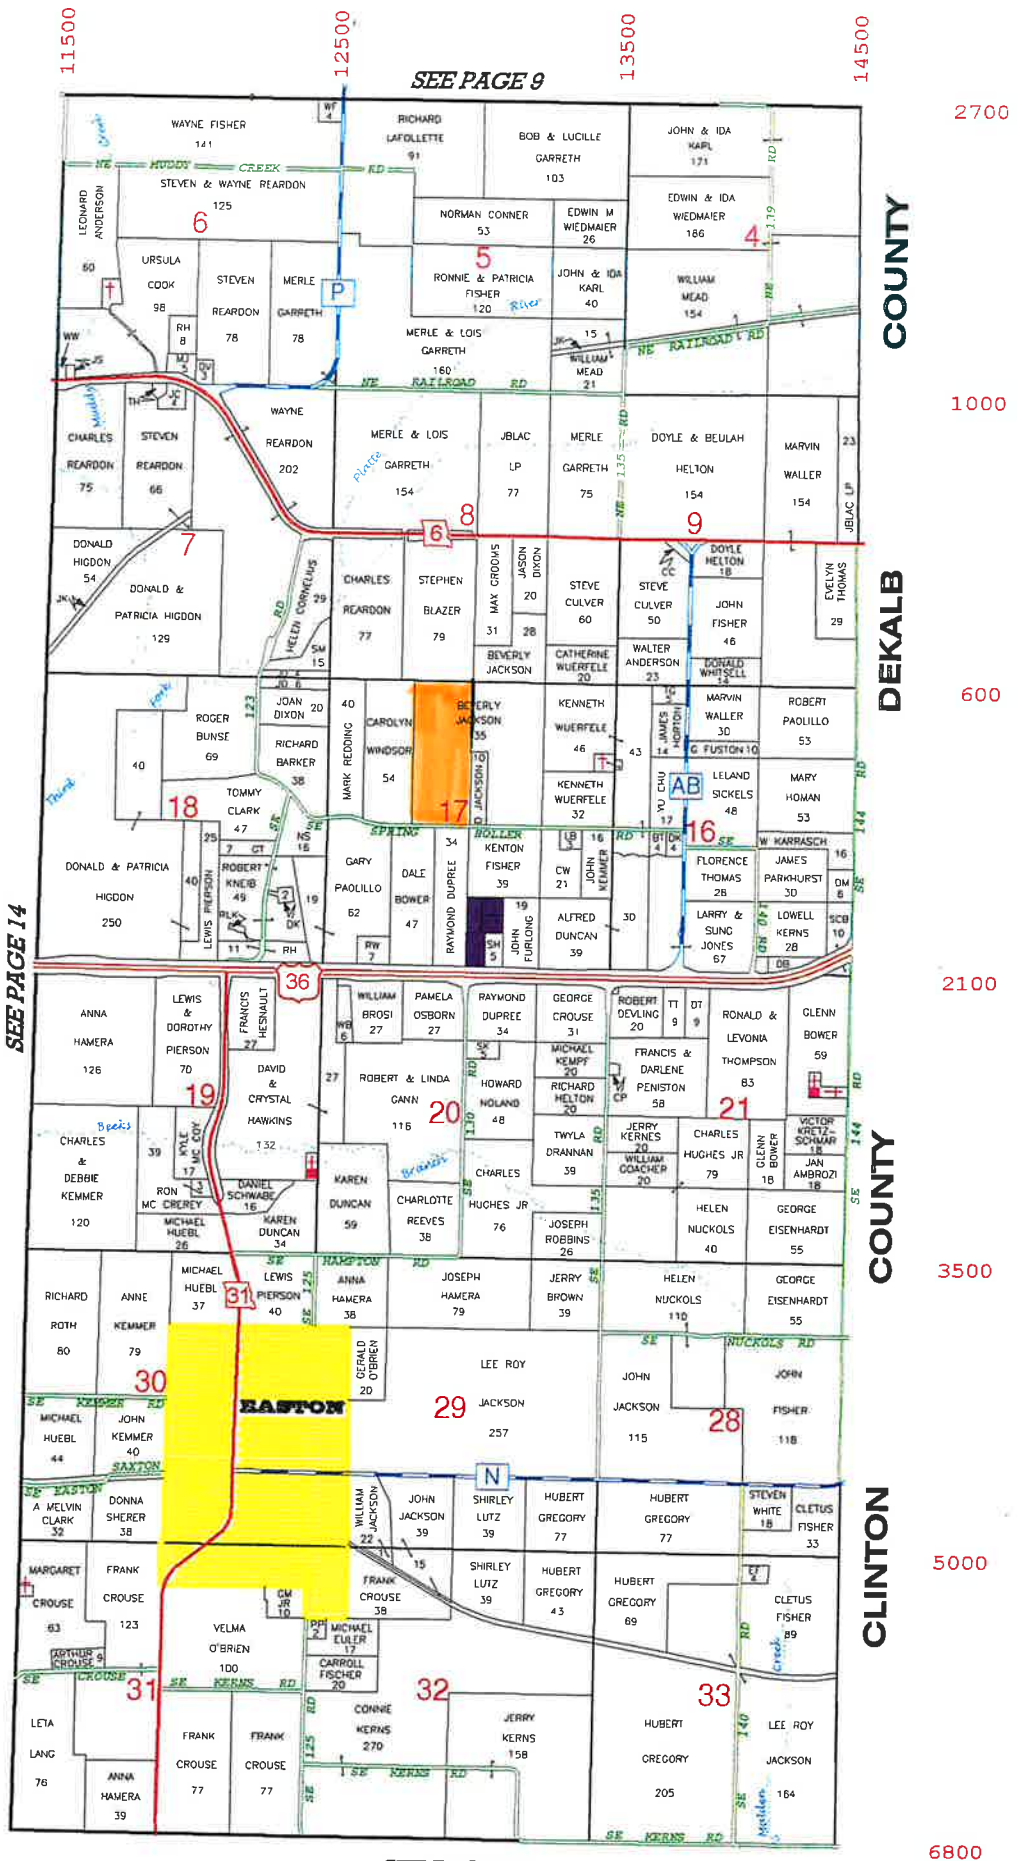

TOWNSHIP 57 N
RANGE 33 W
MARION TOWNSHIP

SEE PAGE 9

SEE PAGE 14

SEE PAGE 23