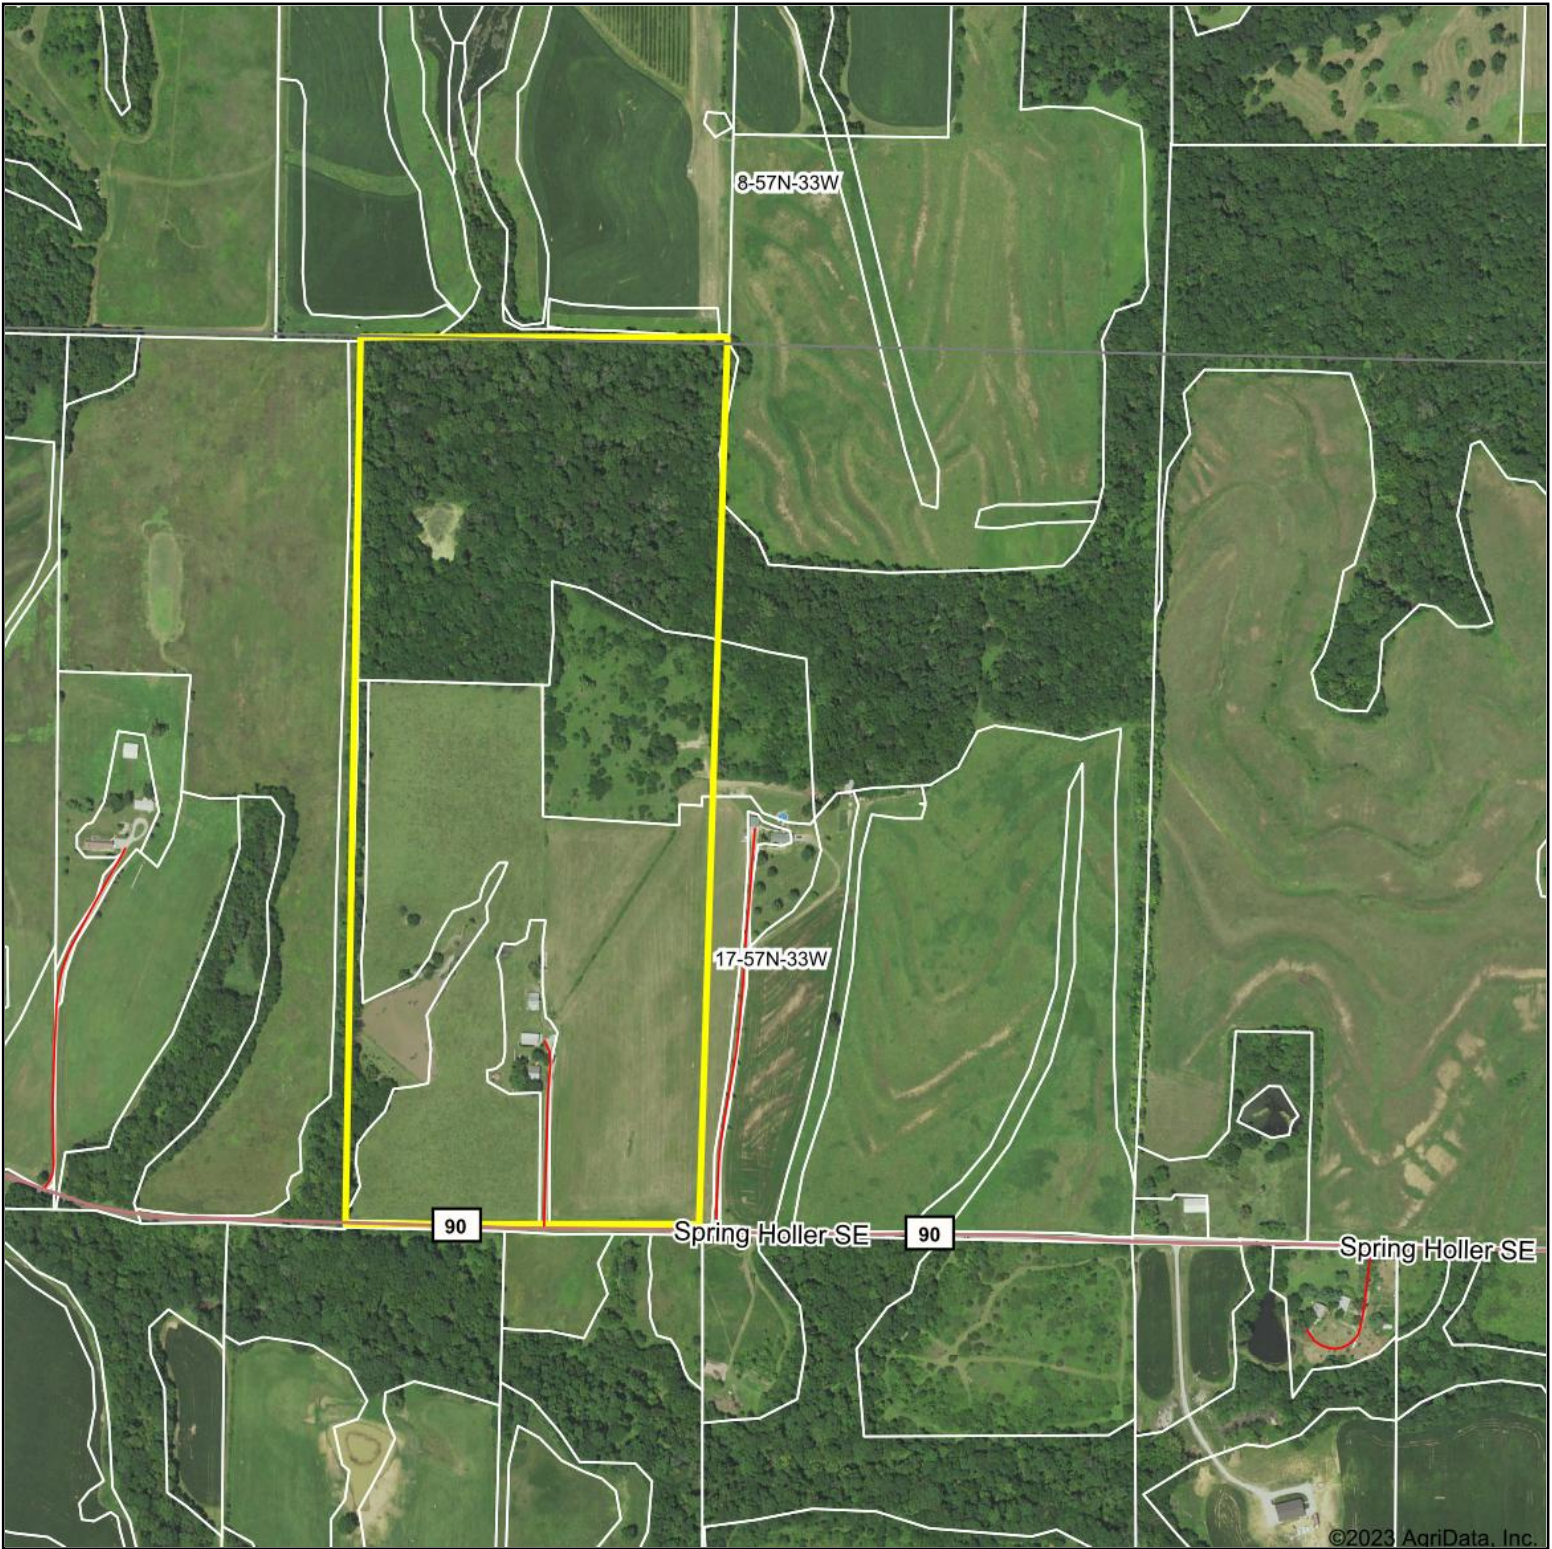

Aerial Map

Boundary Center: 39° 45' 30, -94° 37' 44.57

United Country
Property Solutions, LLC

17-57N-33W
Buchanan County
Missouri

Maps Provided By:
surety
CUSTOMIZED ONLINE MAPPING
© AgriData, Inc. 2023 www.AgriDataInc.com

9/8/2023

Field borders provided by Farm Service Agency as of 5/21/2008.