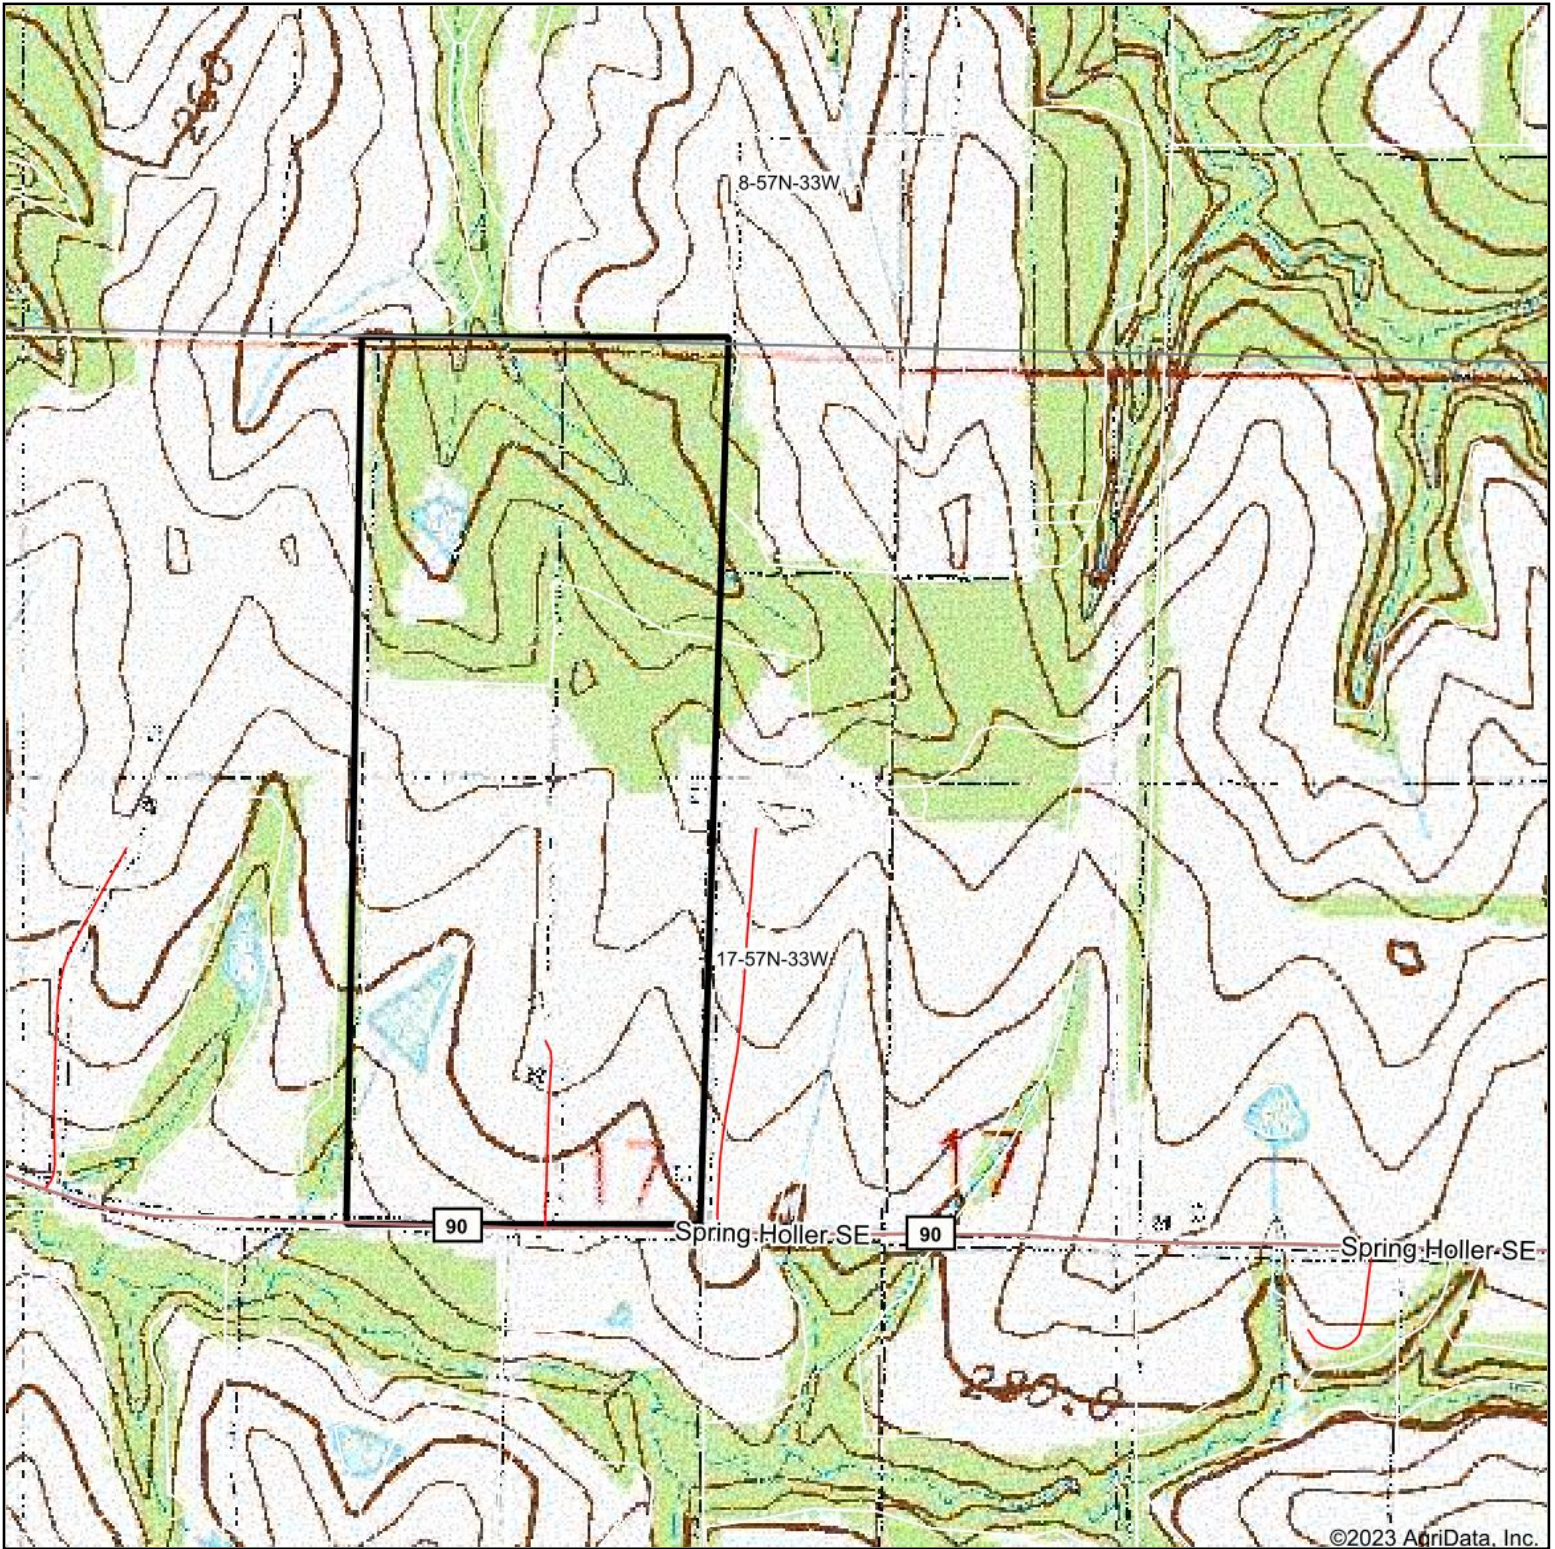

Topography Map

Map Center: 39° 45' 30.27, -94° 37' 35.4

United Country
Property Solutions, LLC

Maps Provided By:
surety
CUSTOMIZED ONLINE MAPPING
© AgriData, Inc. 2023 www.AgriDataInc.com

17-57N-33W
Buchanan County
Missouri