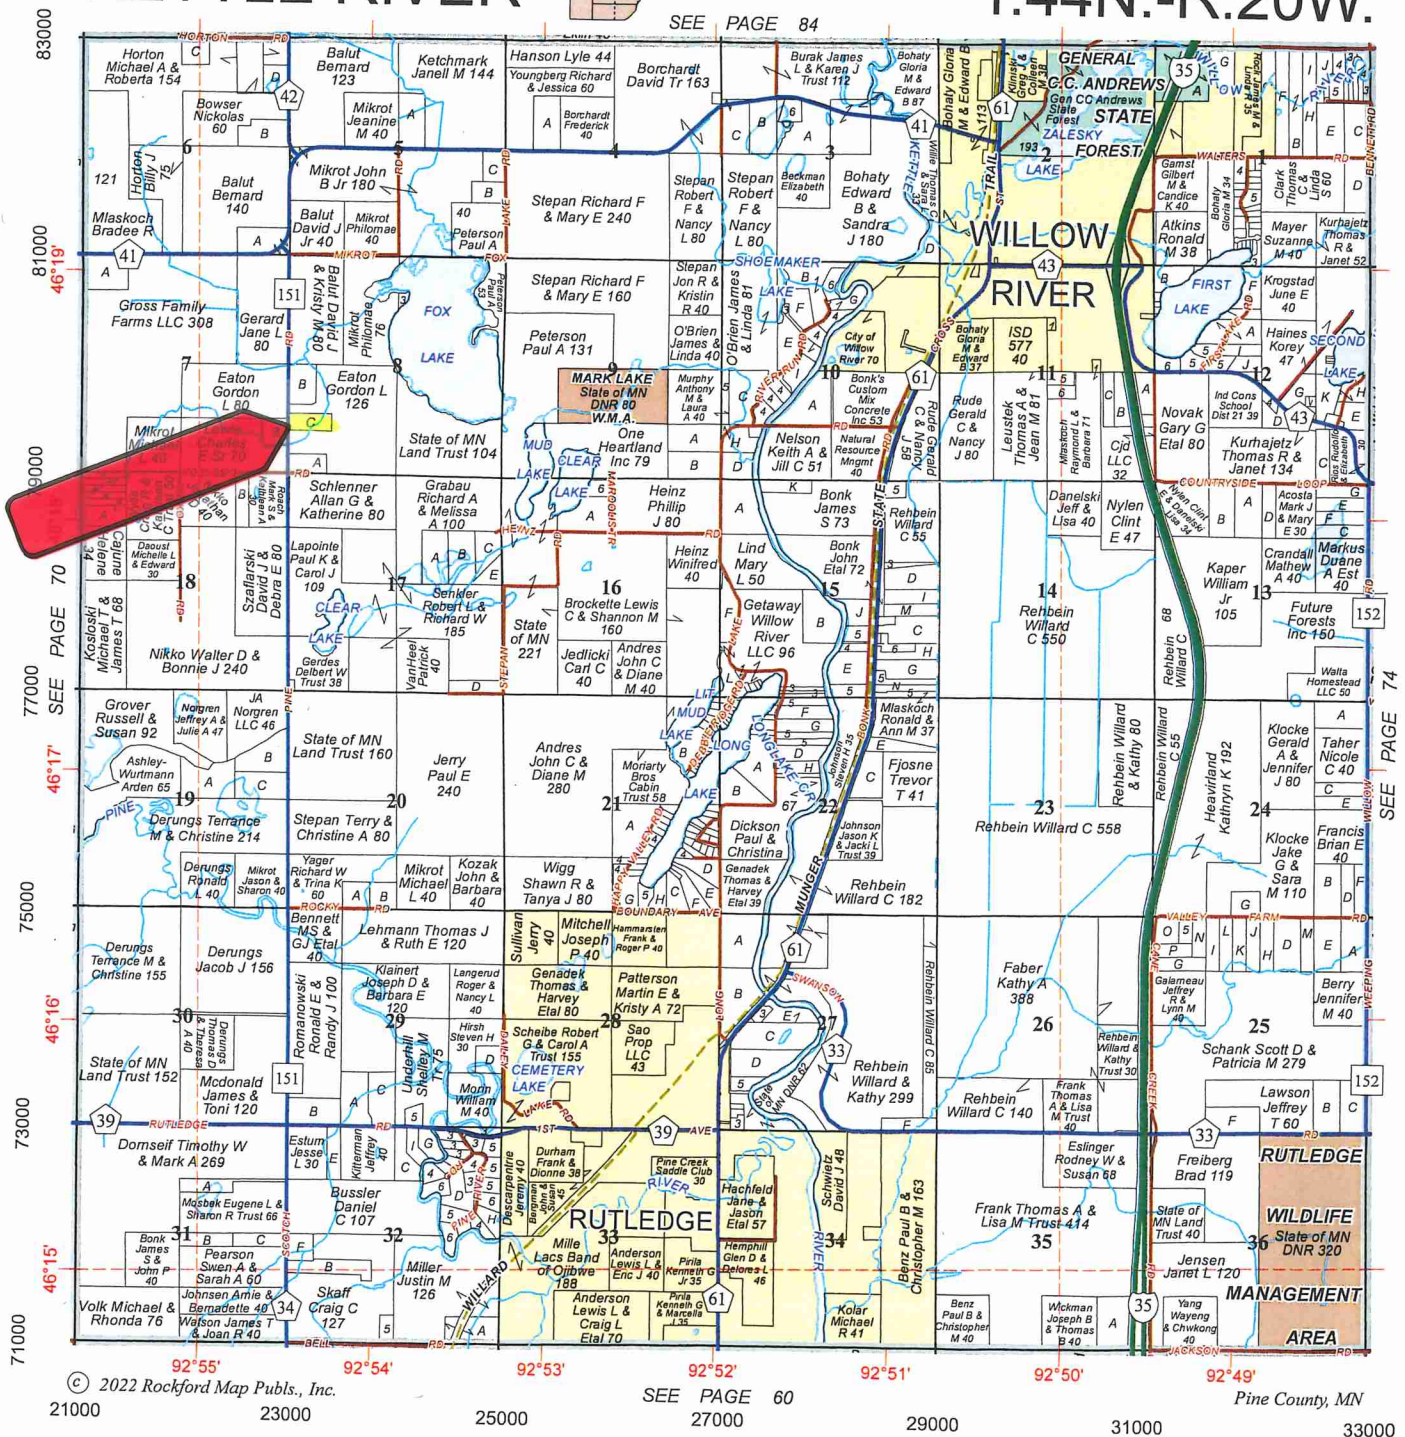

Refer to page 112 for keyed parcels

KETTLE RIVER

T.44N.-R.20W.

SEE PAGE 84

© 2022 Rockford Map Pubs., Inc.
21000 23000

SEE PAGE 60

Pine County, MN

25000

27000

29000

31000

33000

83000
81000
8000
77000
75000
73000
71000

SEE PAGE 74

192°55' 192°54' 192°53' 192°52' 192°51' 192°50' 192°49'