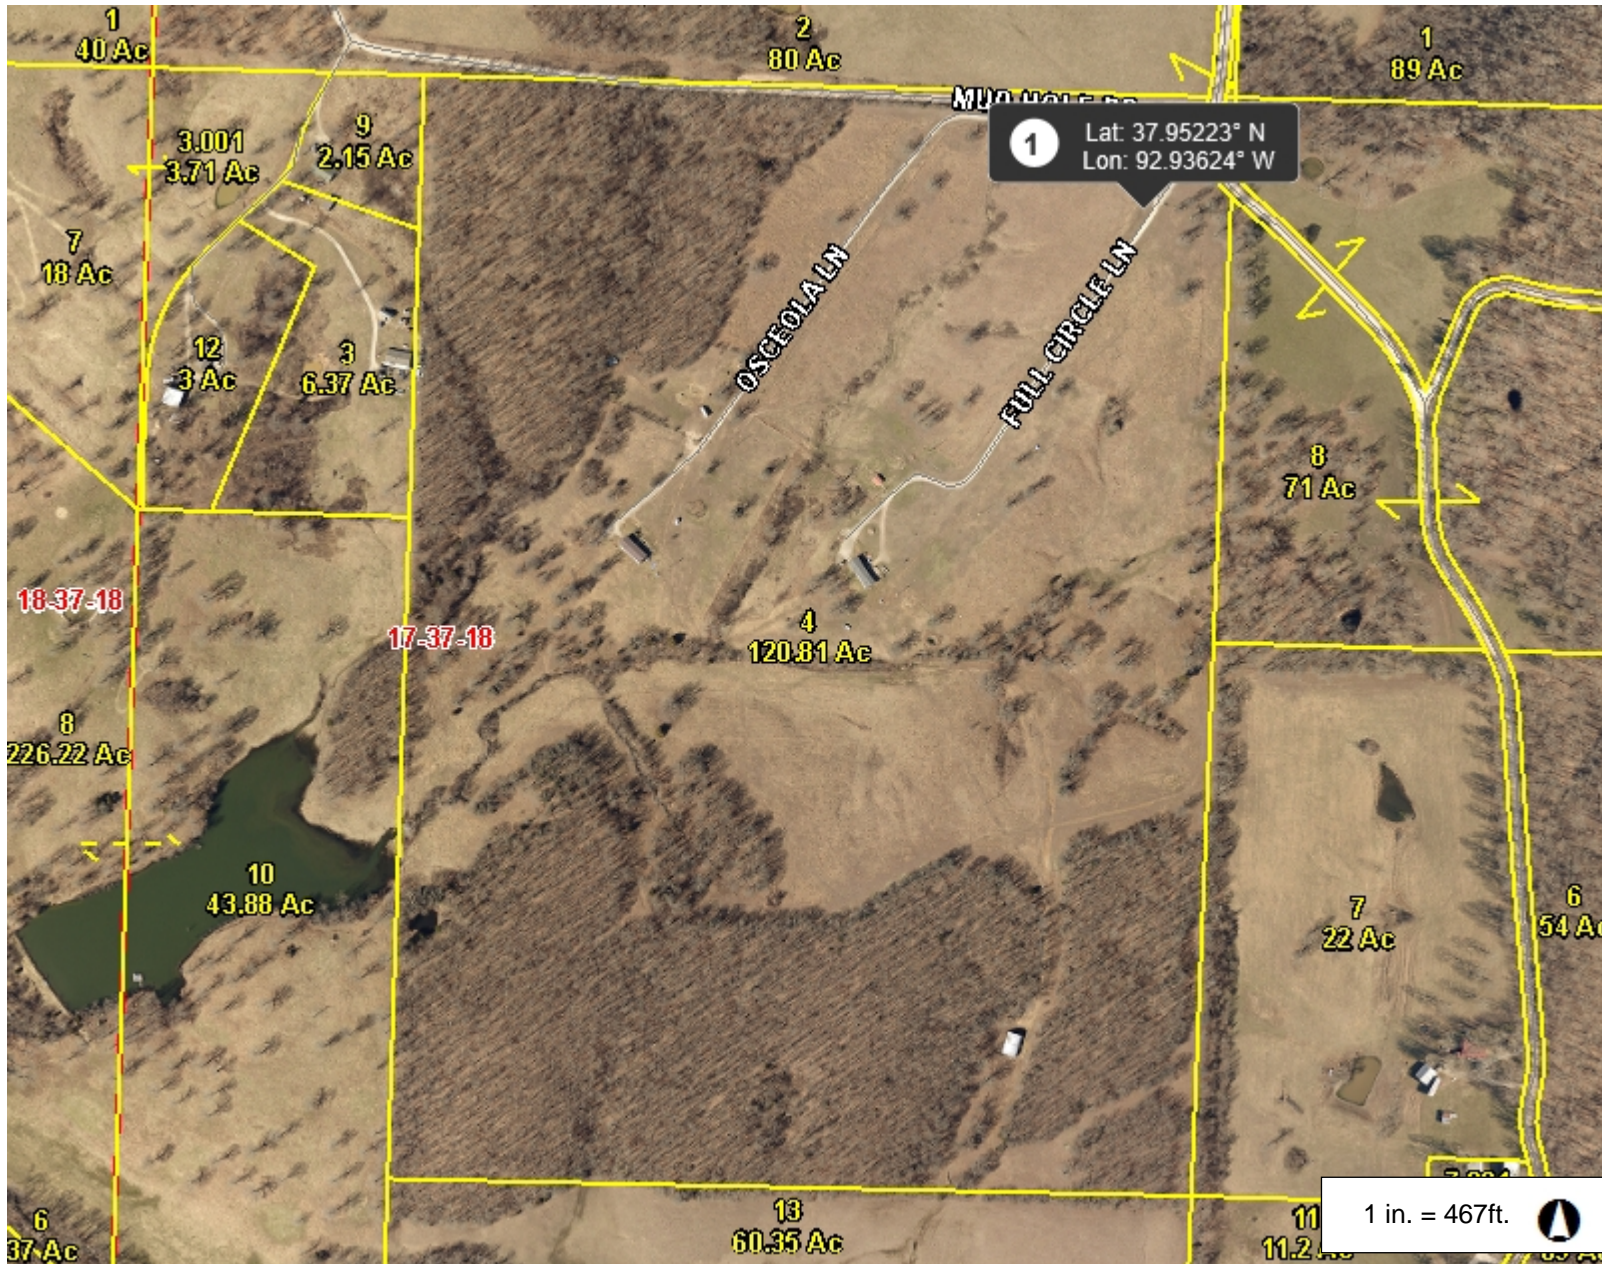

Camden County, MO

Legend

- Highway
 - Interstate Highway
 - US Highway
 - Numbered State Highway
 - Lettered State Highway
- Road
- Parcel
- Corporate Limit Line
- Land Hook
 - DASHED LAND HOOK
 - SOLID LAND HOOK
- Section
- County Boundary

Notes

This Cadastral Map is for informational purposes only. It does not purport to represent a property boundary survey of the parcels shown and shall not be used for conveyances or the establishment of property boundaries.

THIS MAP IS NOT TO BE USED FOR NAVIGATION

933.8 0 466.91 933.8 Feet

This Cadastral Map is for informational purposes only. It does not purport to represent a property boundary survey of the parcels shown and shall not be used for conveyances or the establishment of property boundaries.

THIS MAP IS NOT TO BE USED FOR NAVIGATION