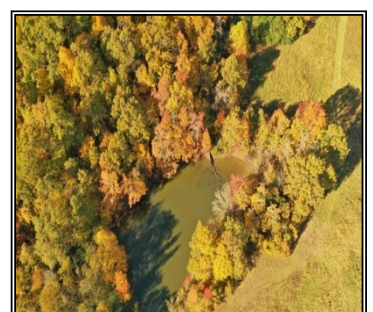

# SOUTHERN STATES REALTY

Martha's Ridge Tract 2 is a beautiful multi-purpose recreational tract for sale located in the heart of the Mississippi Delta region of Eastern Arkansas. Located in the heart of Crowley's Ridge in St. Francis County, AR, Martha's Ridge is located 45 miles West of Memphis, TN and 95 miles East of Little Rock, AR. As you enter the property at Martha's Ridge Tract 2 you will see that the tract is right at 100 acres of diverse rolling terrain including 80% of that acreage in mature hardwood timber and the balance in hay pastures, established interior road systems, a small fishing pond in the Southeast corner of the property, and over 3,300 feet +/- of road frontage. This tract sets up perfect for whitetails as the tract provides a diverse habitat of hardwood timber that abuts the rich soils of the Mississippi Delta which allows solid development of trophy whitetails. The same habitat provides ample opportunity for sportsman to chase other game including eastern turkey, squirrels, and other small game.

**SFC 735, Forrest City, AR**

**34.998822, -90.731960 GPS**

- **Crowley's Ridge Land for Sale**
- **Multi-Purpose Rec Tract**
- **Small Fishing Pond**
- **Whitetail Deer Hunting**
- **Residential Development**
- **Hay Pasture**
- **Arkansas Hunting Property**
- **Small Game Hunting**