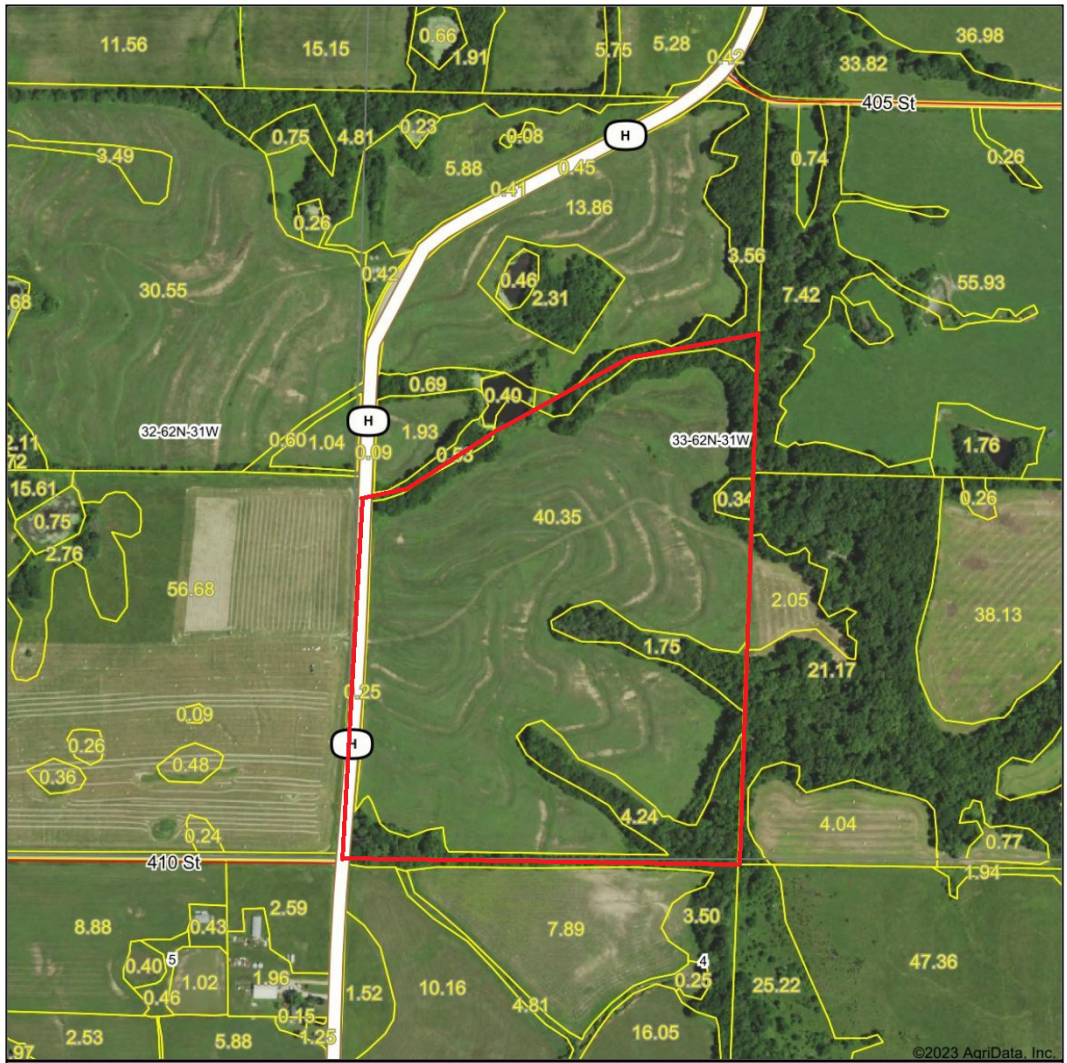

Aerial Map

©2023 AgriData, Inc.

Map Center: 40° 7' 44, -94° 24' 19.01

United Country
Property Solutions, LLC

33-62N-31W
Gentry County
Missouri

Maps Provided By:
surety
CUSTOMIZED ONLINE MAPPING
© AgriData, Inc. 2023 www.AgriDataInc.com

5/11/2023

Field borders provided by Farm Service Agency as of 5/21/2008.