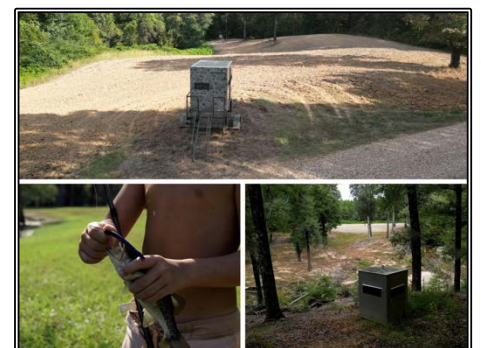

$5,500,000

722± Acres
MLS #138721
UC #23042-38721

#HUNTINGLANDMAN