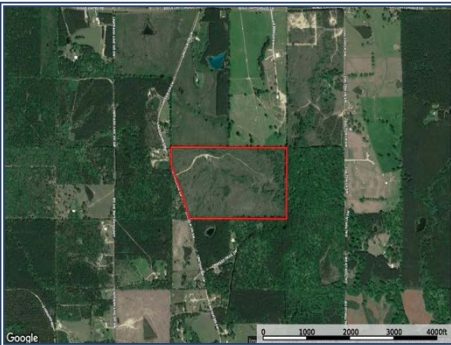

Looking for a hunting recreational tract, timberland, or residential development property? Check out this 76.7 acre land in Lincoln County, MS, just 10 minutes away from Bogue Chitto and about 1hr 45 minutes from New Orleans. With good internal roads, food plots, fruit trees, and ideal home sites, this land is perfect for riding ATV's or horses, hunting deer, turkey, and small game, or building spec homes for a subdivision. Located in the highly sought after West Lincoln school district, this property is a great family getaway. Don't miss out on this opportunity, call now to schedule a property tour.

Lincoln County Rd SW, Bogue Chitto, MS

31.413558, -90.628500 GPS

\$293,375

76.7 Acres
MLS #138210
UC #23042-38210

Jeff Daughdrill
jeffdaughdrill@bellsouth.net
Office: (601) 250-0017
Cell: (601) 810-5511
SouthernStatesRealty.com