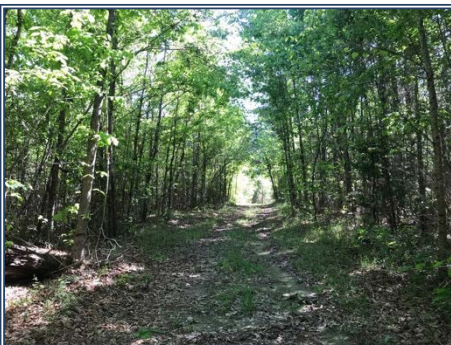

$293,375

76.7 Acres
MLS #138210
UC #23042-38210

Jeff Daughdrill
jeffdaughdrill@bellsouth.net
Office: (601) 250-0017
Cell: (601) 810-5511
SouthernStatesRealty.com