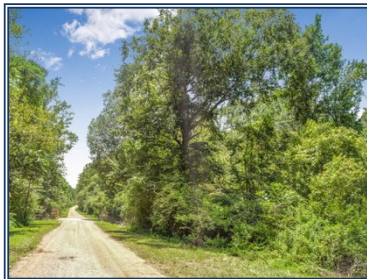

Scott Campbell
 scampbellunited@bellsouth.net
 Office: 601.250.0017
 Cell: 601.248.4595
 SouthernStatesRealty.com

SOUTHERN STATES REALTY

38 acres of mature hardwood and pine timberland for sale in SW Lincoln County, MS. The property is located in West Lincoln School District and is loaded with beautiful hardwood and pine trees, lots of wildlife including deer, turkey, squirrel, etc. The tract would make a great hunting property or recreational property for a hunting camp. The seller would consider dividing the property into smaller tracts of maybe 10 - 15 acres. The property has electricity and has approximately 1100 feet of road frontage on Delaware LN SW. The property is located just south of Hwy 84 and west of I-55 with easy access to either. Brookhaven, MS is located approximately 15 minutes away and McComb, MS is located approximately 30 minutes to the south. Don't miss this opportunity to own this heavily wooded timber and hunting tract in SW MS.

Delaware LN SW, Brookhaven, MS

31.467435, -90.59490 GPS

- Hunting Land for Sale
- Hardwood and Pine Timber
- Lincoln County MS
- West Lincoln School District
- Wooded Recreational Land
- Public Road Frontage
- Hunting Camp Site or Home Site
- Near Brookhaven MS