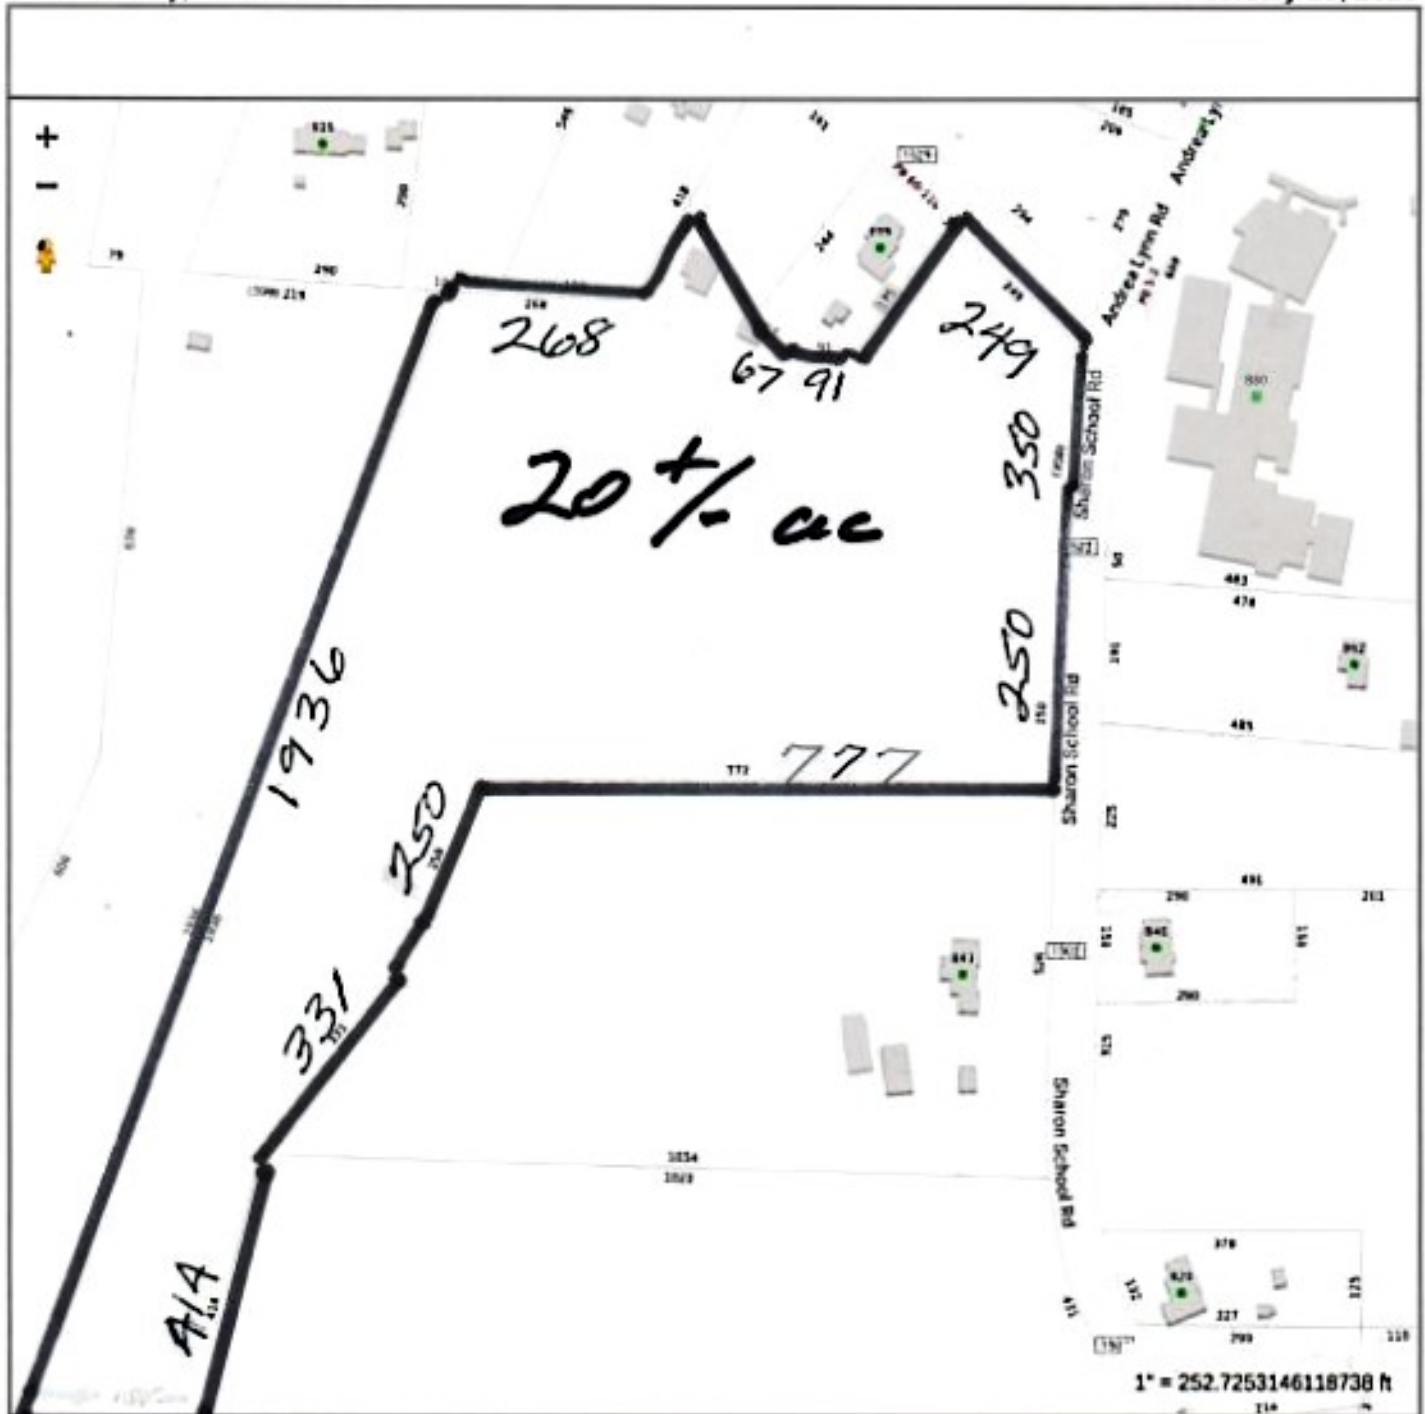

Geometry updated 02/24/2023
Data updated 02/24/2023

Print map scale is approximate.
Critical layout or measurement activities should not be done using this resource.

**MAP FOR REFERENCE ONLY
NOT A LEGAL DOCUMENT**

Print map scale is approximate.
Critical layout or measurement
activities should not be done using
this resource.

**MAP FOR REFERENCE ONLY
NOT A LEGAL DOCUMENT**

Iredell County, North Carolina makes no claims and no warranties, expressed or implied, concerning the validity or accuracy of the GIS data presented on this map.

Geometry updated 02/24/2023
Data updated 02/24/2023

Print map scale is approximate.
Critical layout or measurement
activities should not be done using
this resource.