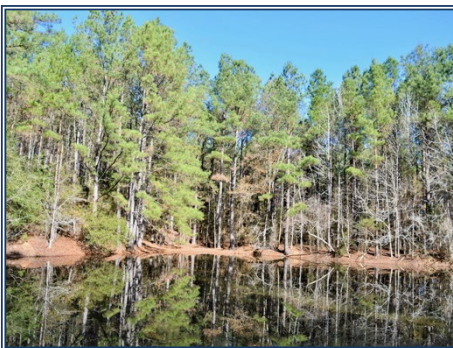

$610,500

185 Acres
MLS #137758
UC #23042-37758