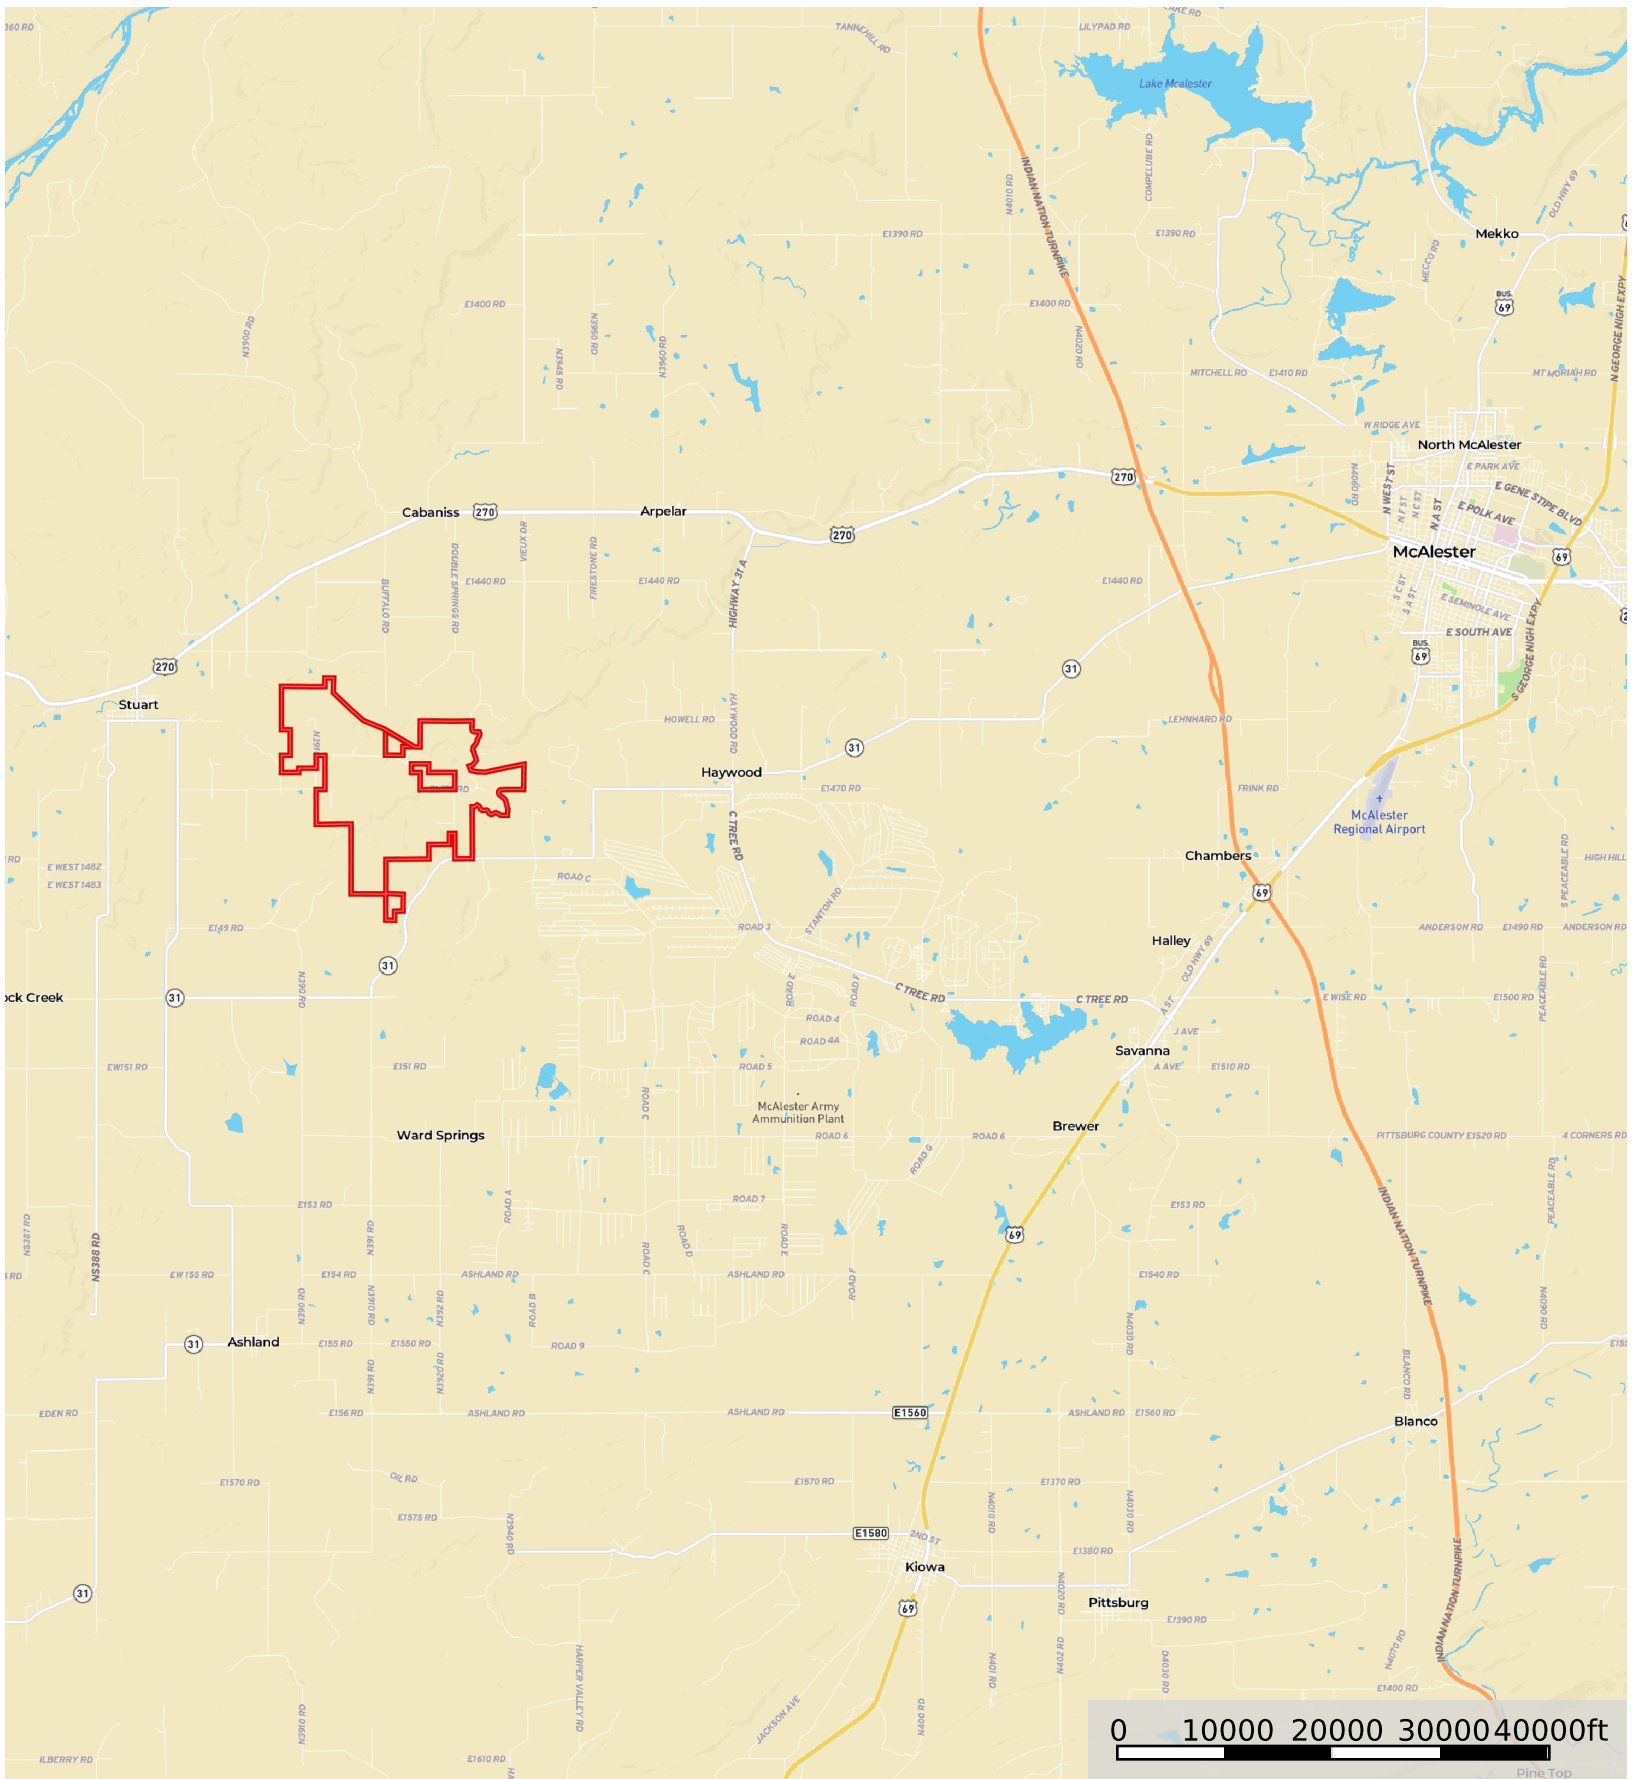

Catcher Ranch SE Oklahoma Premier Hunting & Cattle

Pittsburg County, Oklahoma, AC +/-

Boundary