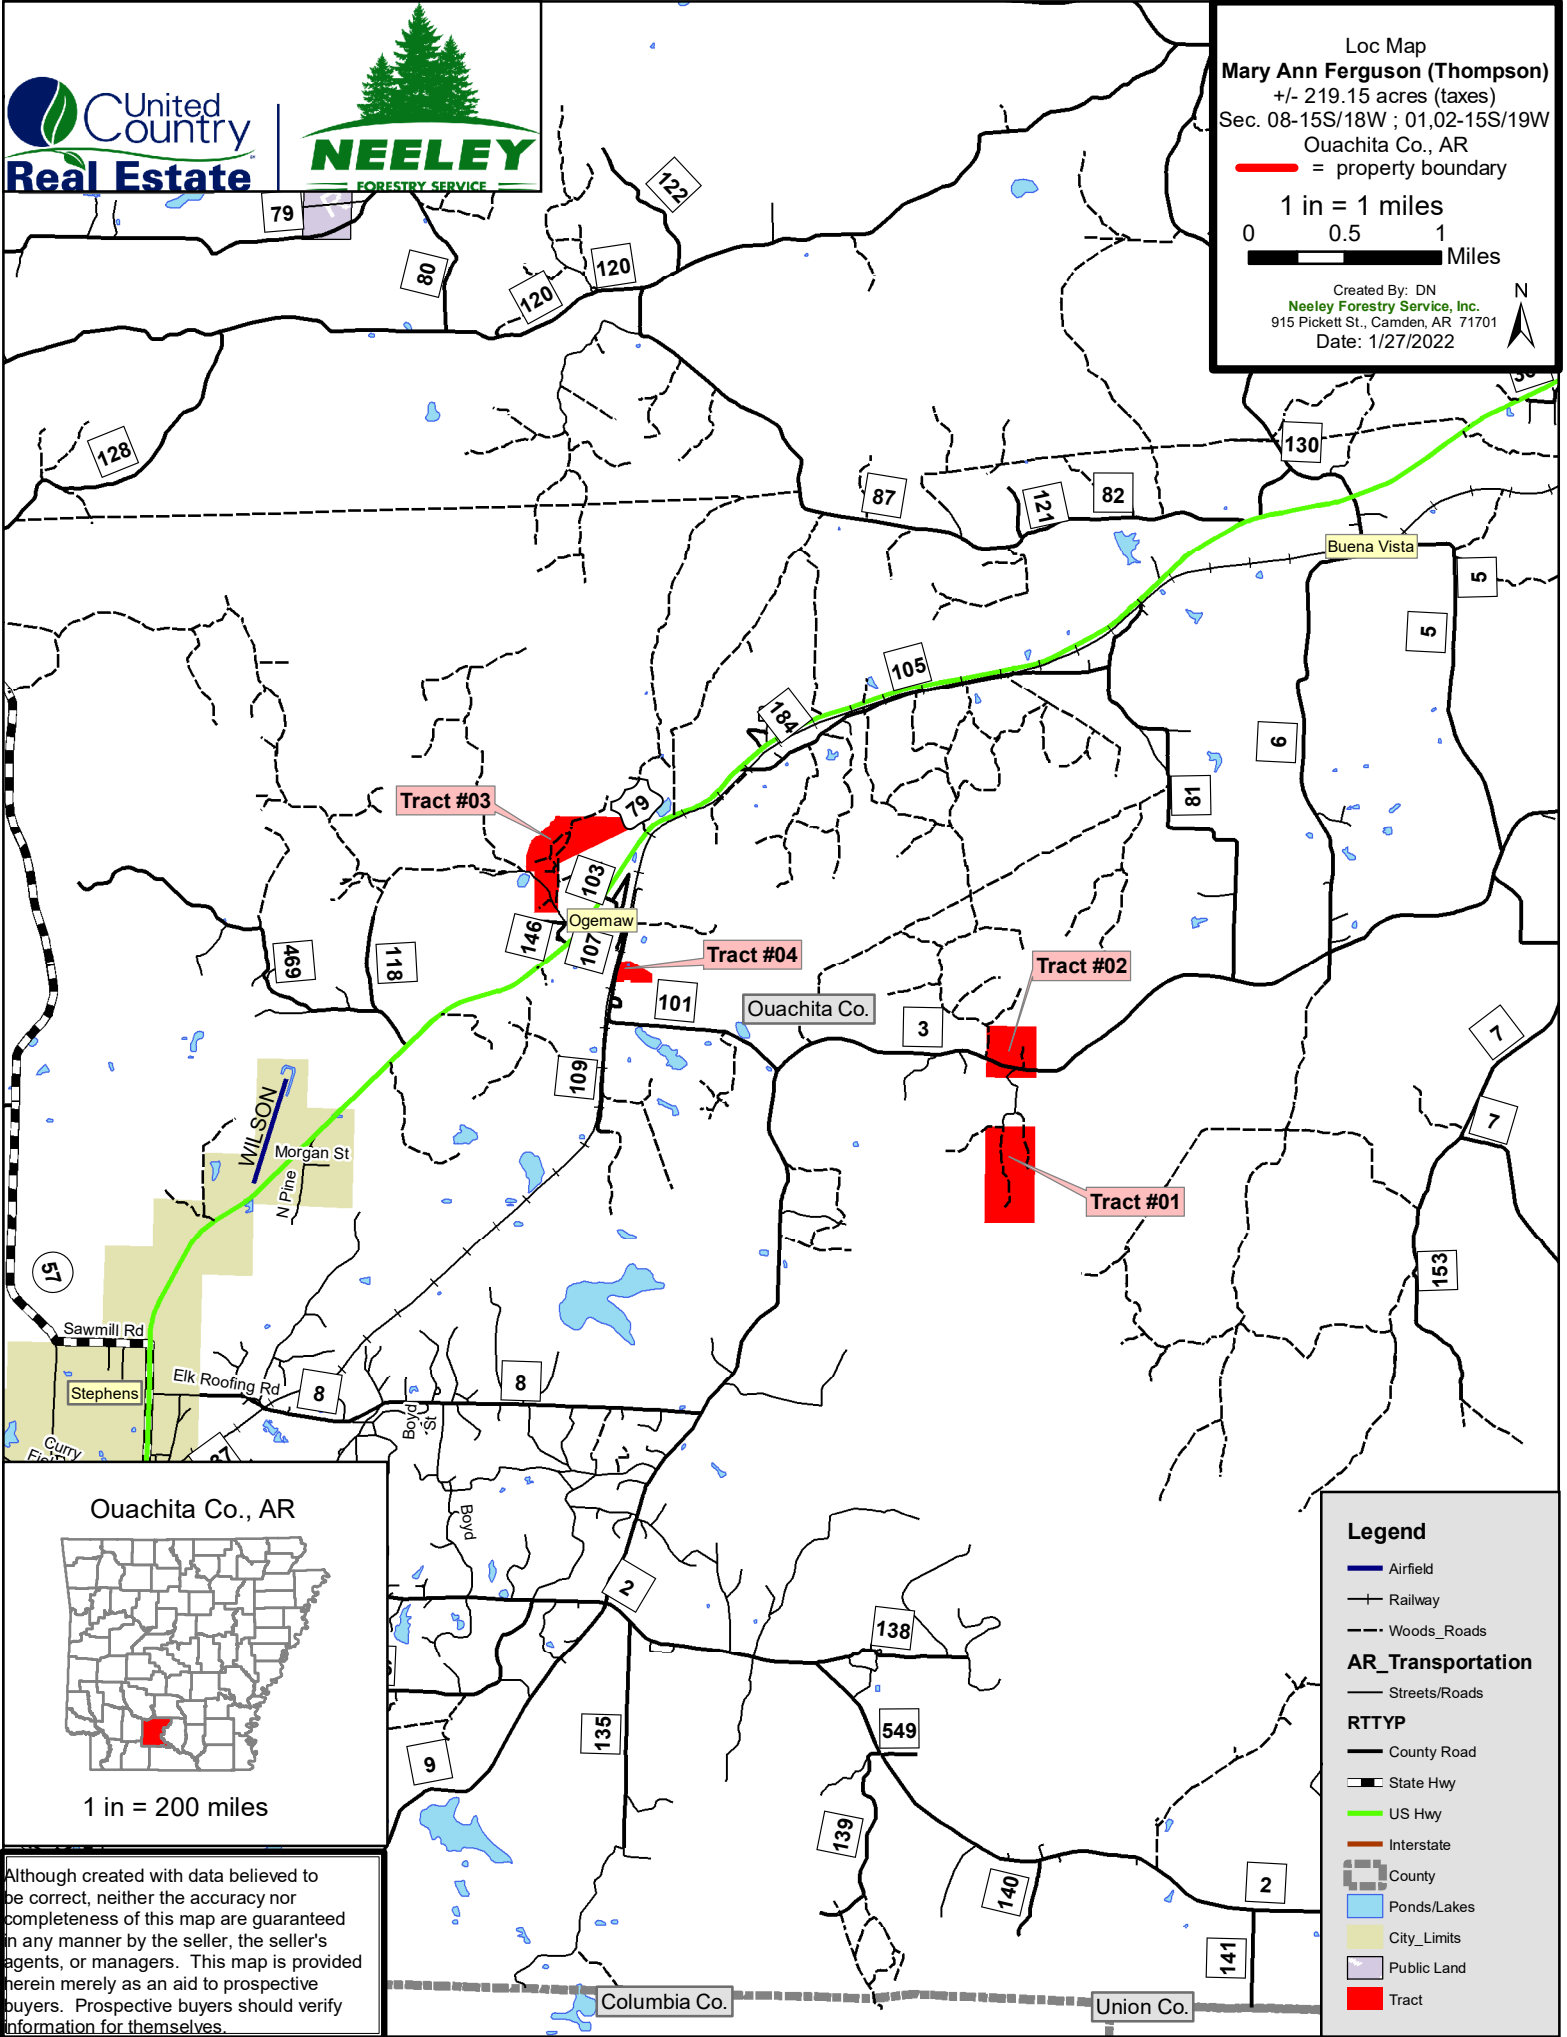

Loc Map
Mary Ann Ferguson (Thompson)
 +/- 219.15 acres (taxes)
 Sec. 08-15S/18W ; 01,02-15S/19W
 Ouachita Co., AR
 = property boundary
 1 in = 1 miles
 0 0.5 1 Miles
 Created By: DN
 Neeley Forestry Service, Inc.
 915 Pickett St., Camden, AR 71701
 Date: 1/27/2022

Although created with data believed to be correct, neither the accuracy nor completeness of this map are guaranteed in any manner by the seller, the seller's agents, or managers. This map is provided herein merely as an aid to prospective buyers. Prospective buyers should verify information for themselves.

Legend

- Airfield
- Railway
- Woods_Roads
- Streets/Roads

AR_Transportation

- County Road
- State Hwy
- US Hwy
- Interstate

RTTYP

- County
- Ponds/Lakes
- City_Limits
- Public Land
- Tract