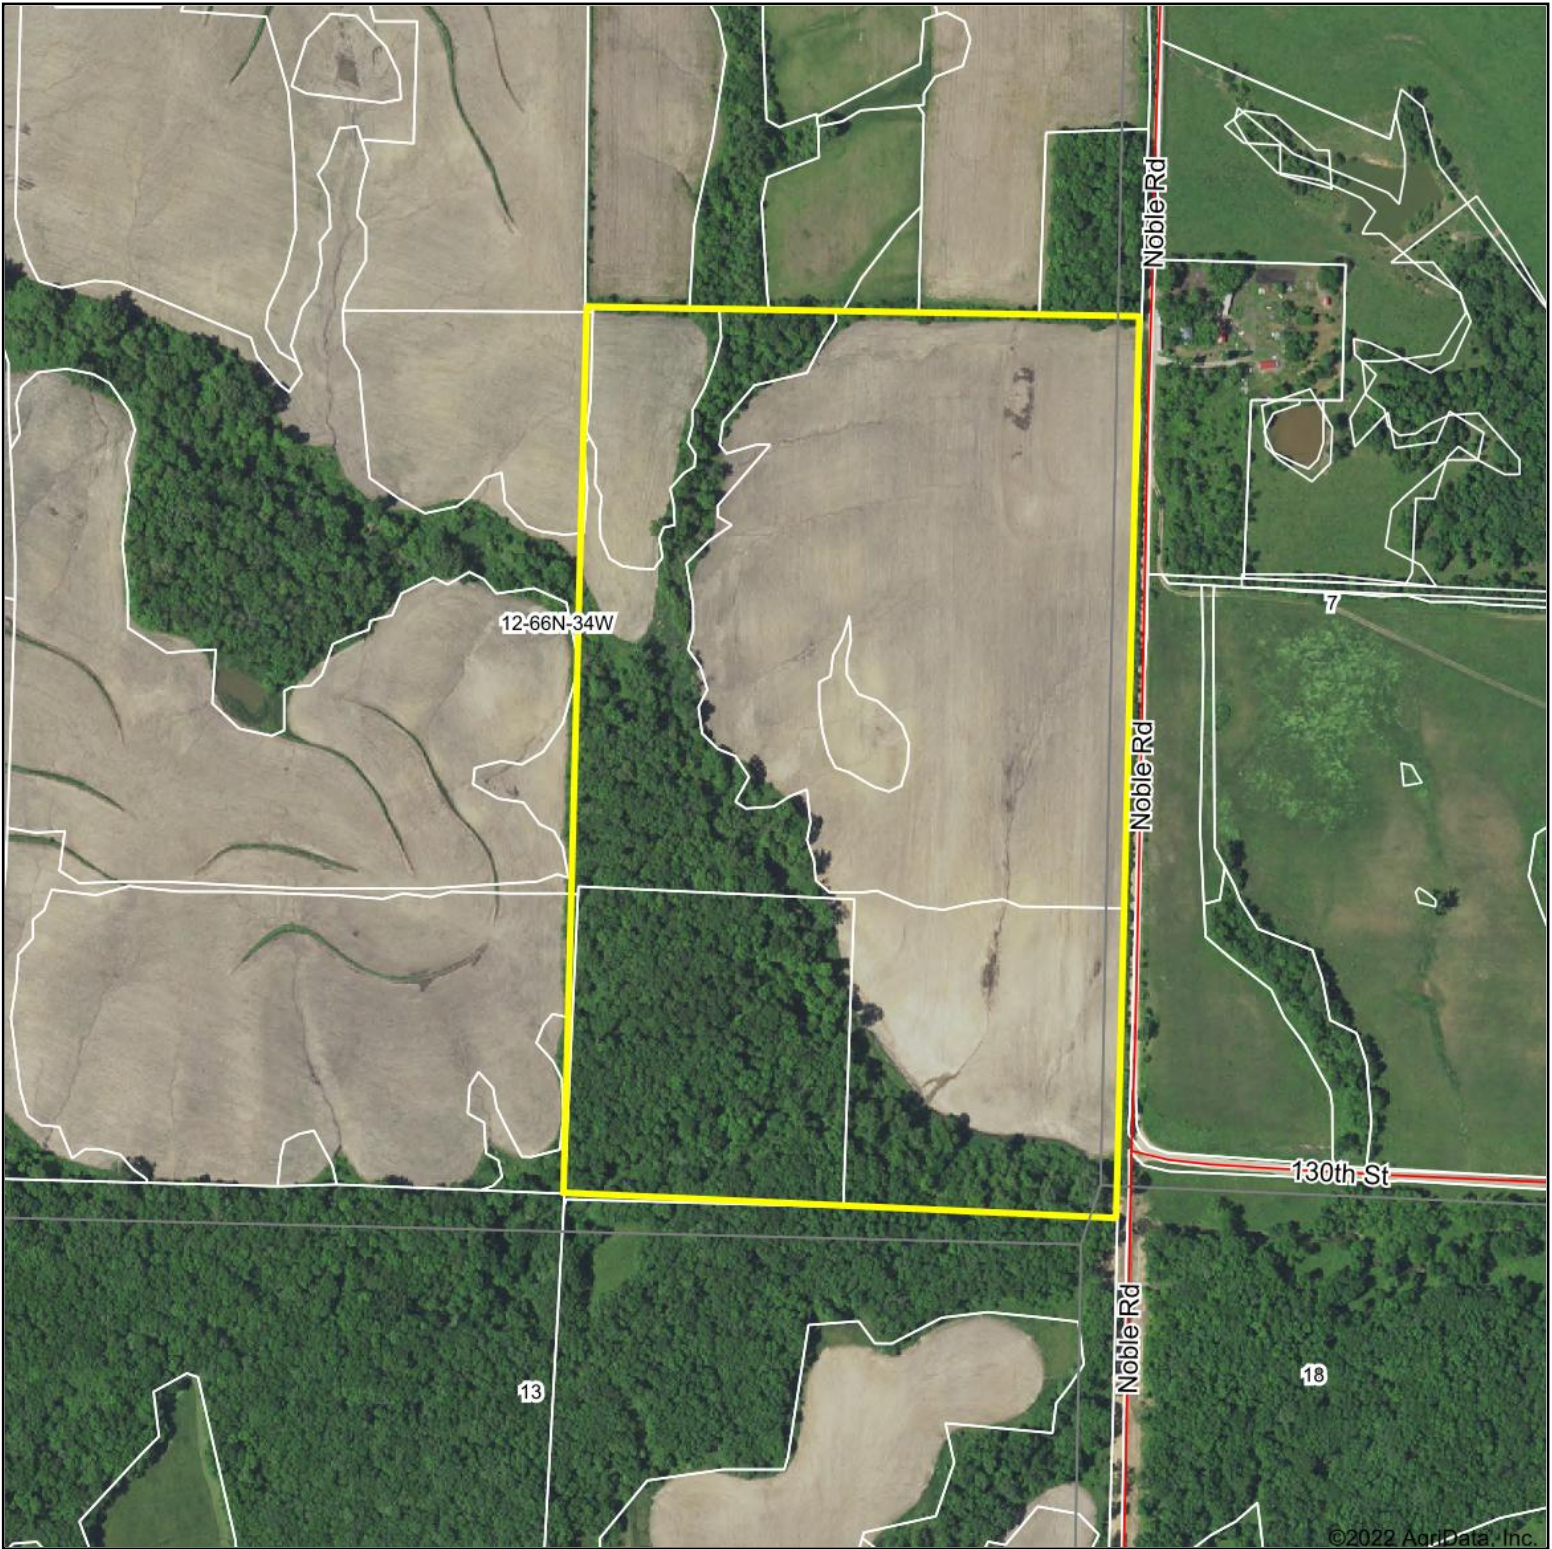

# Aerial Map

Map Center: 40° 32' 1.27, -94° 41' 29.3

**United Country**  
Property Solutions, LLC

**12-66N-34W**  
**Nodaway County**  
**Missouri**

10/27/2022

Maps Provided By:  
 **surety**  
CUSTOMIZED ONLINE MAPPING  
© AgriData, Inc. 2021      www.AgriDataInc.com

Field borders provided by Farm Service Agency as of 5/21/2008.