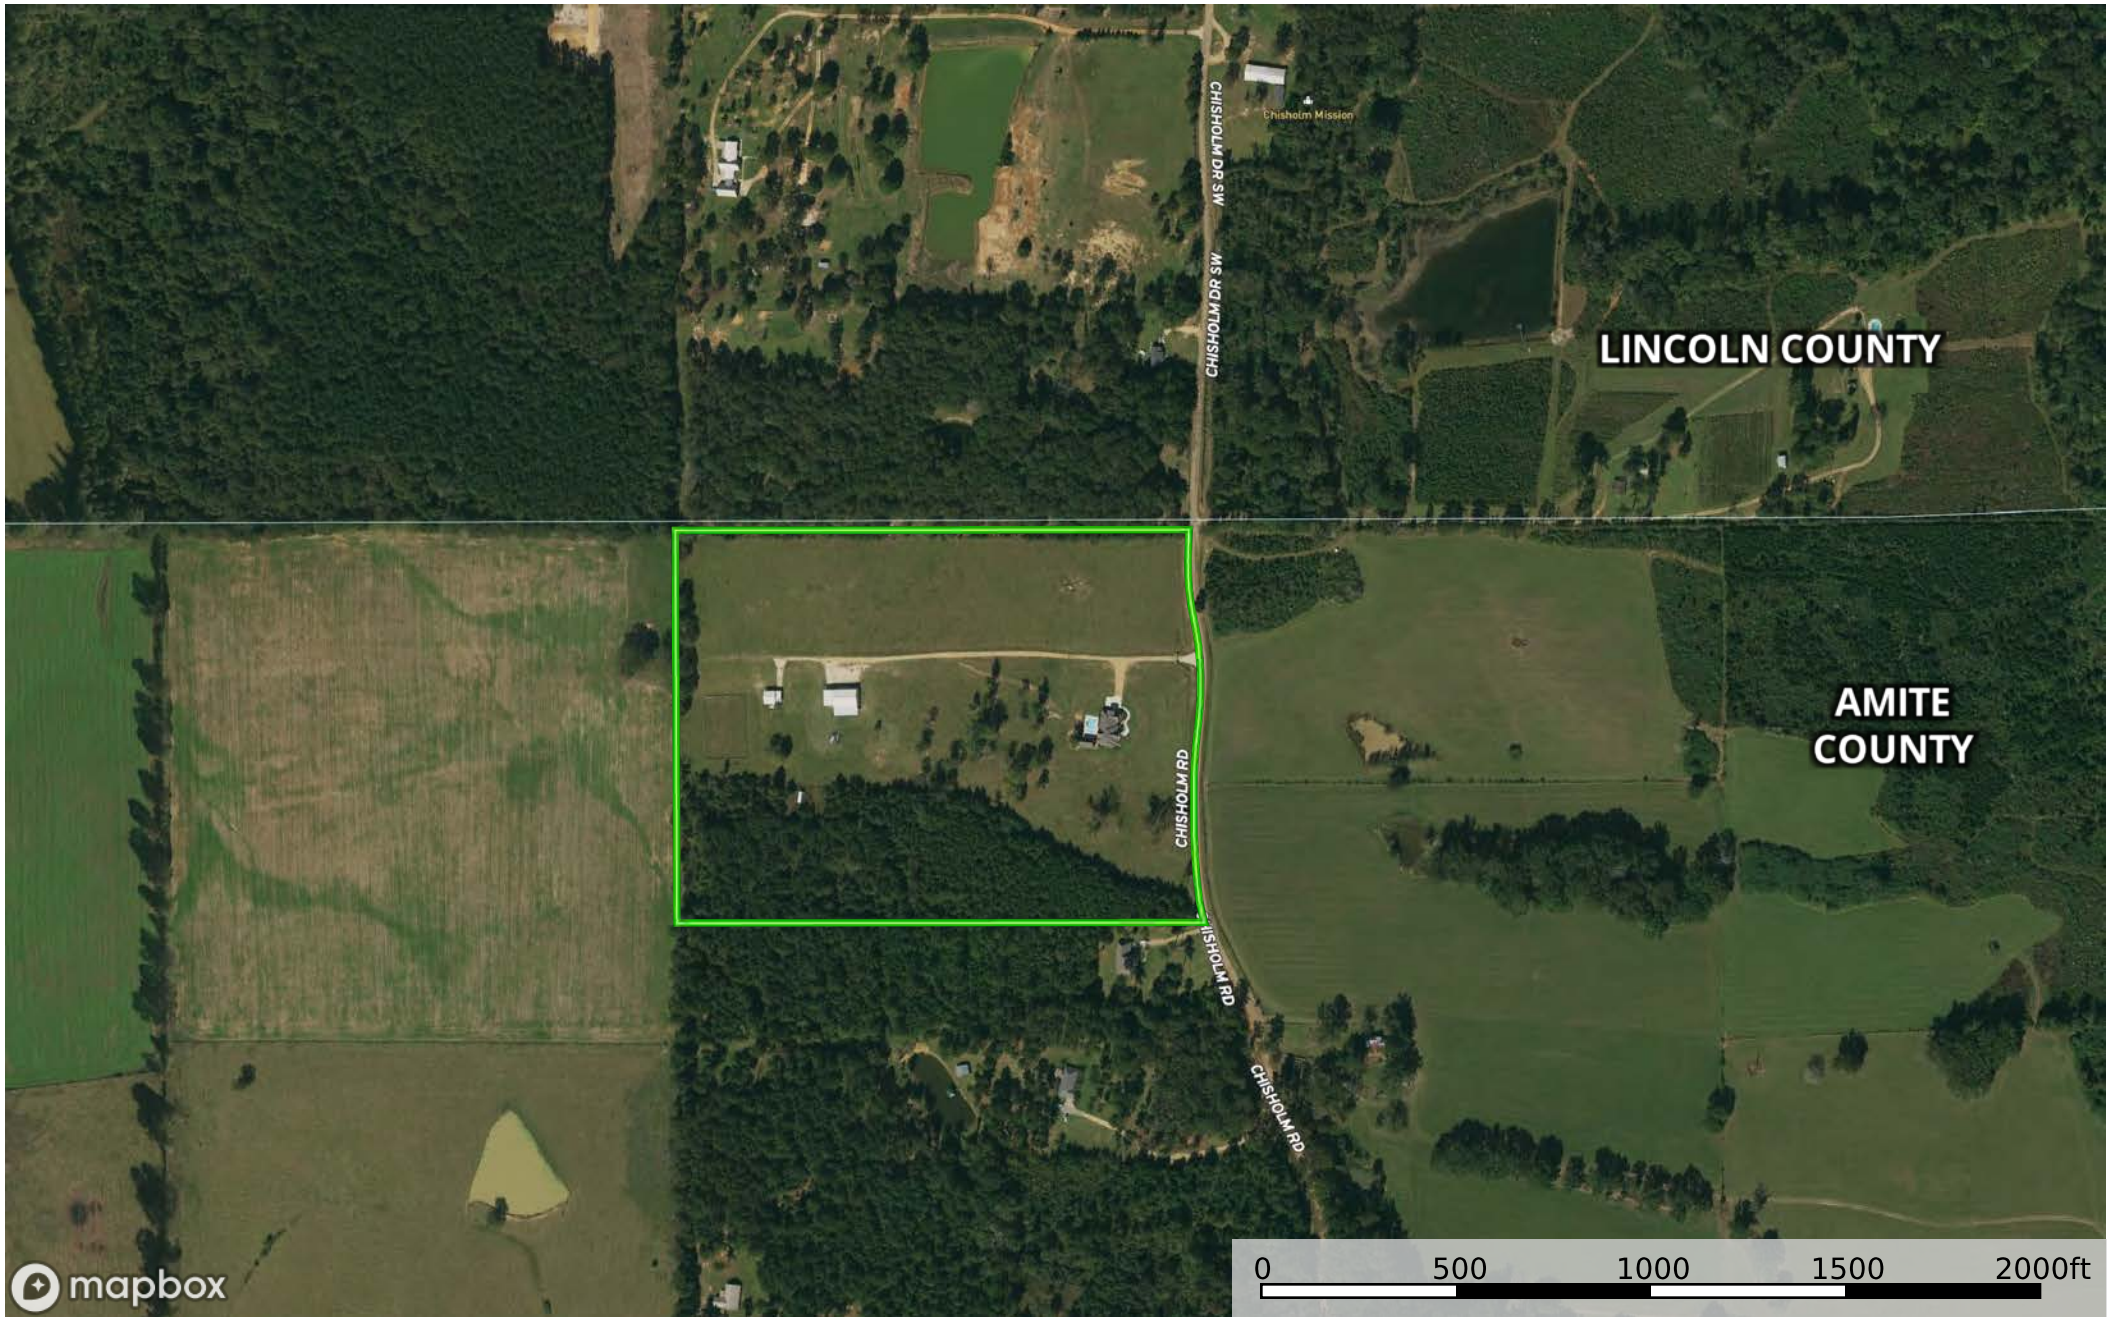

SCH - 6731 Chisholm Rd (Summit, MS)

Mississippi, 30 AC +/-

 Boundary

Boundary