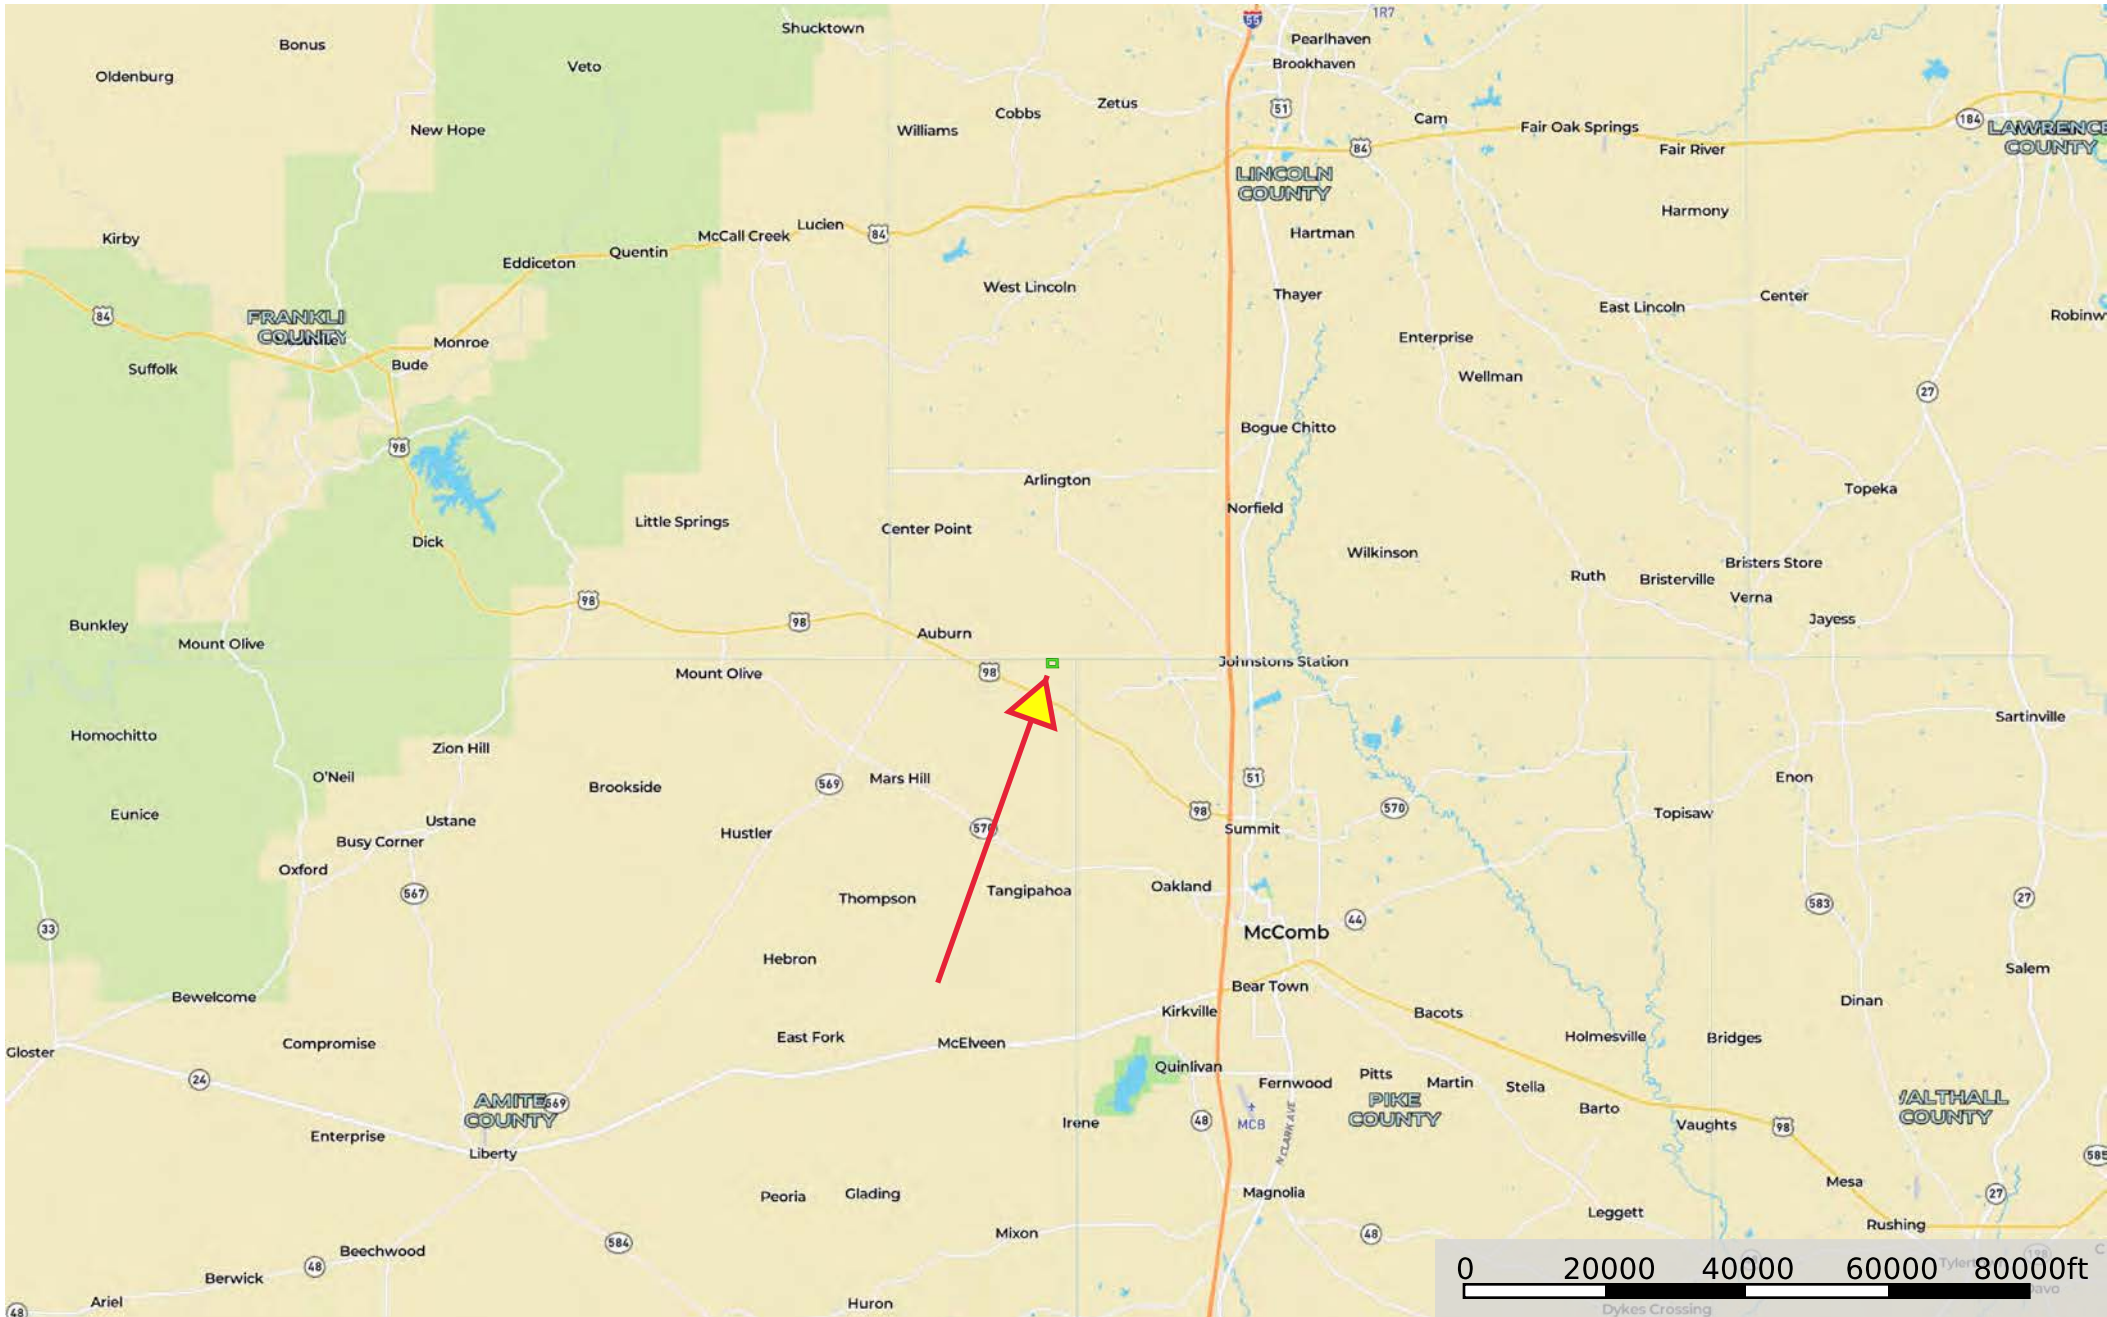

SCH - 6731 Chisholm Rd (Summit, MS)

Mississippi, 30 AC +/-

 Boundary

Boundary