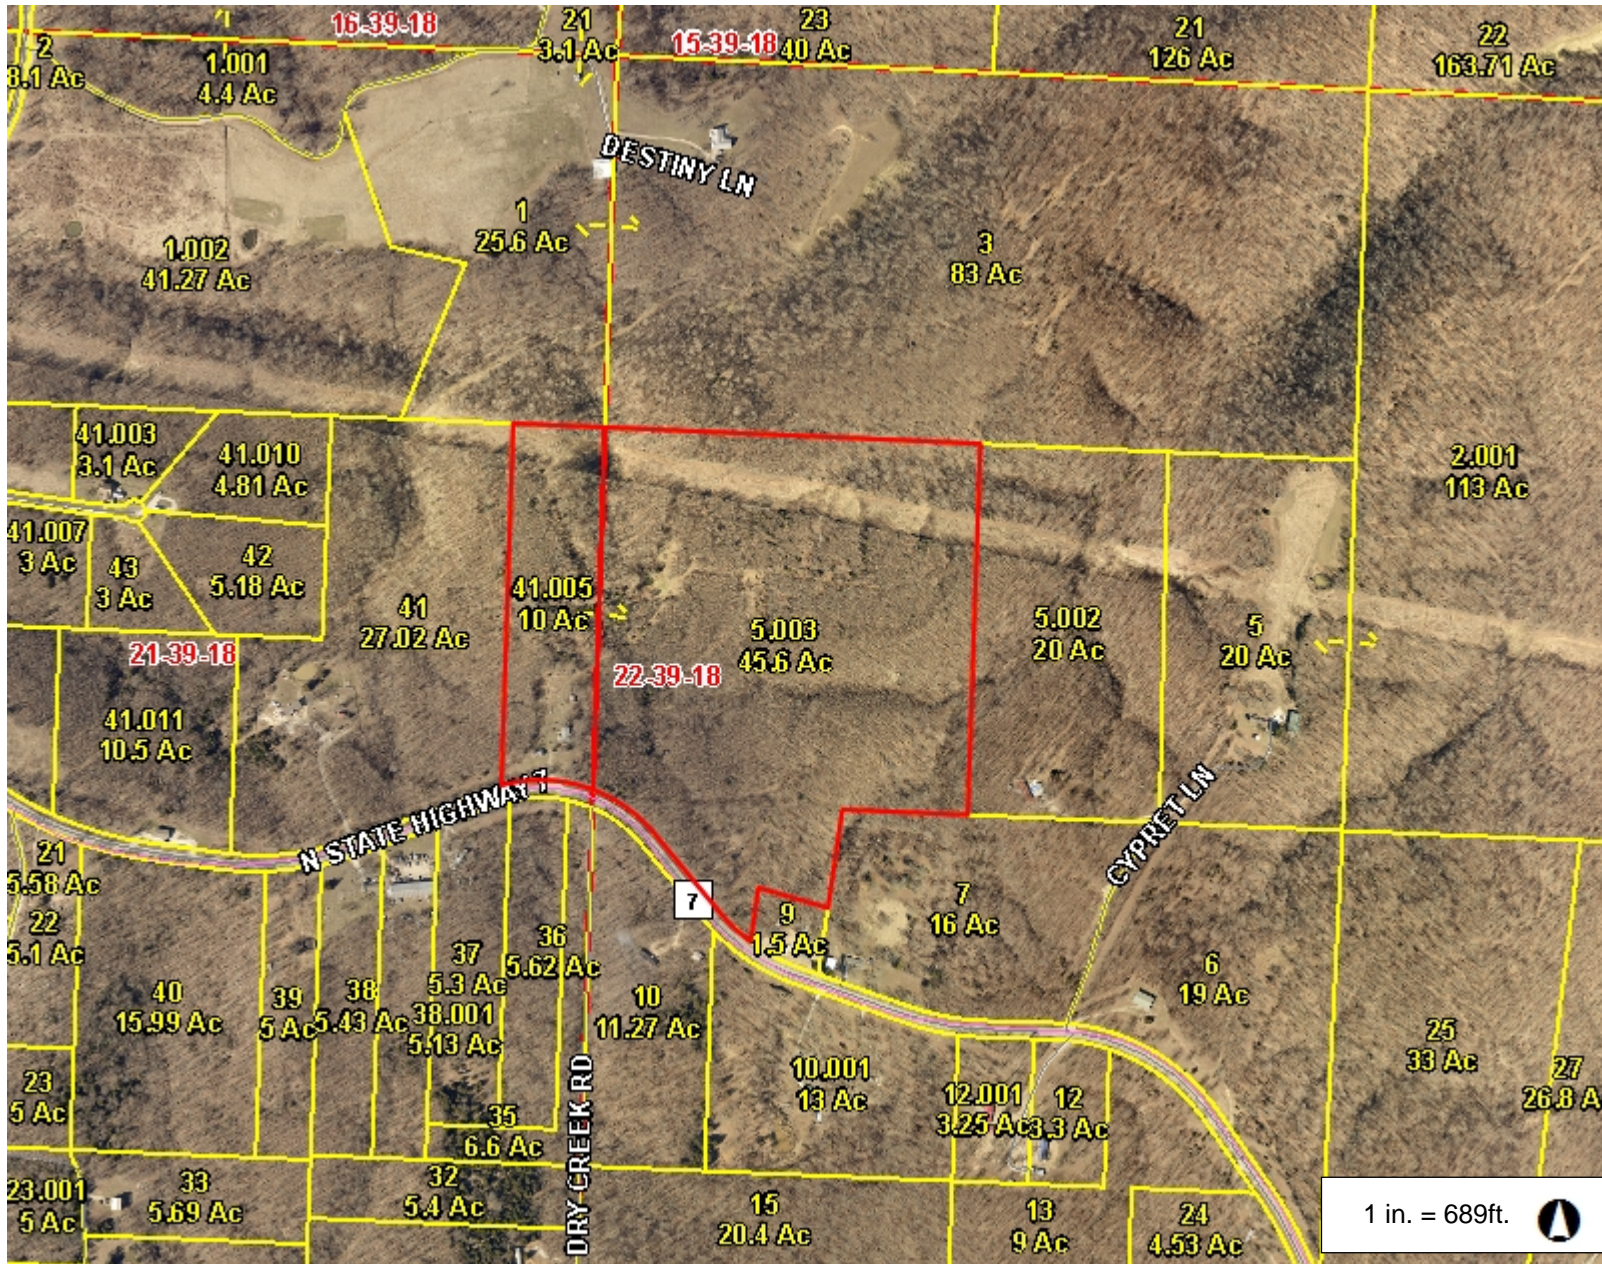

# Camden County, MO

## Legend

- Highway
  - Interstate Highway
  - US Highway
  - Numbered State Highway
  - Lettered State Highway
- Road
  - Road
- Parcel
  - Parcel
- Corporate Limit Line
  - Corporate Limit Line
- Land Hook
  - - - DASHED LAND HOOK
  - SOLID LAND HOOK
- Section
  - Section
- County Boundary
  - County Boundary

1 in. = 689ft.

This Cadastral Map is for informational purposes only. It does not purport to represent a property boundary survey of the parcels shown and shall not be used for conveyances or the establishment of property boundaries.

THIS MAP IS NOT TO BE USED FOR NAVIGATION