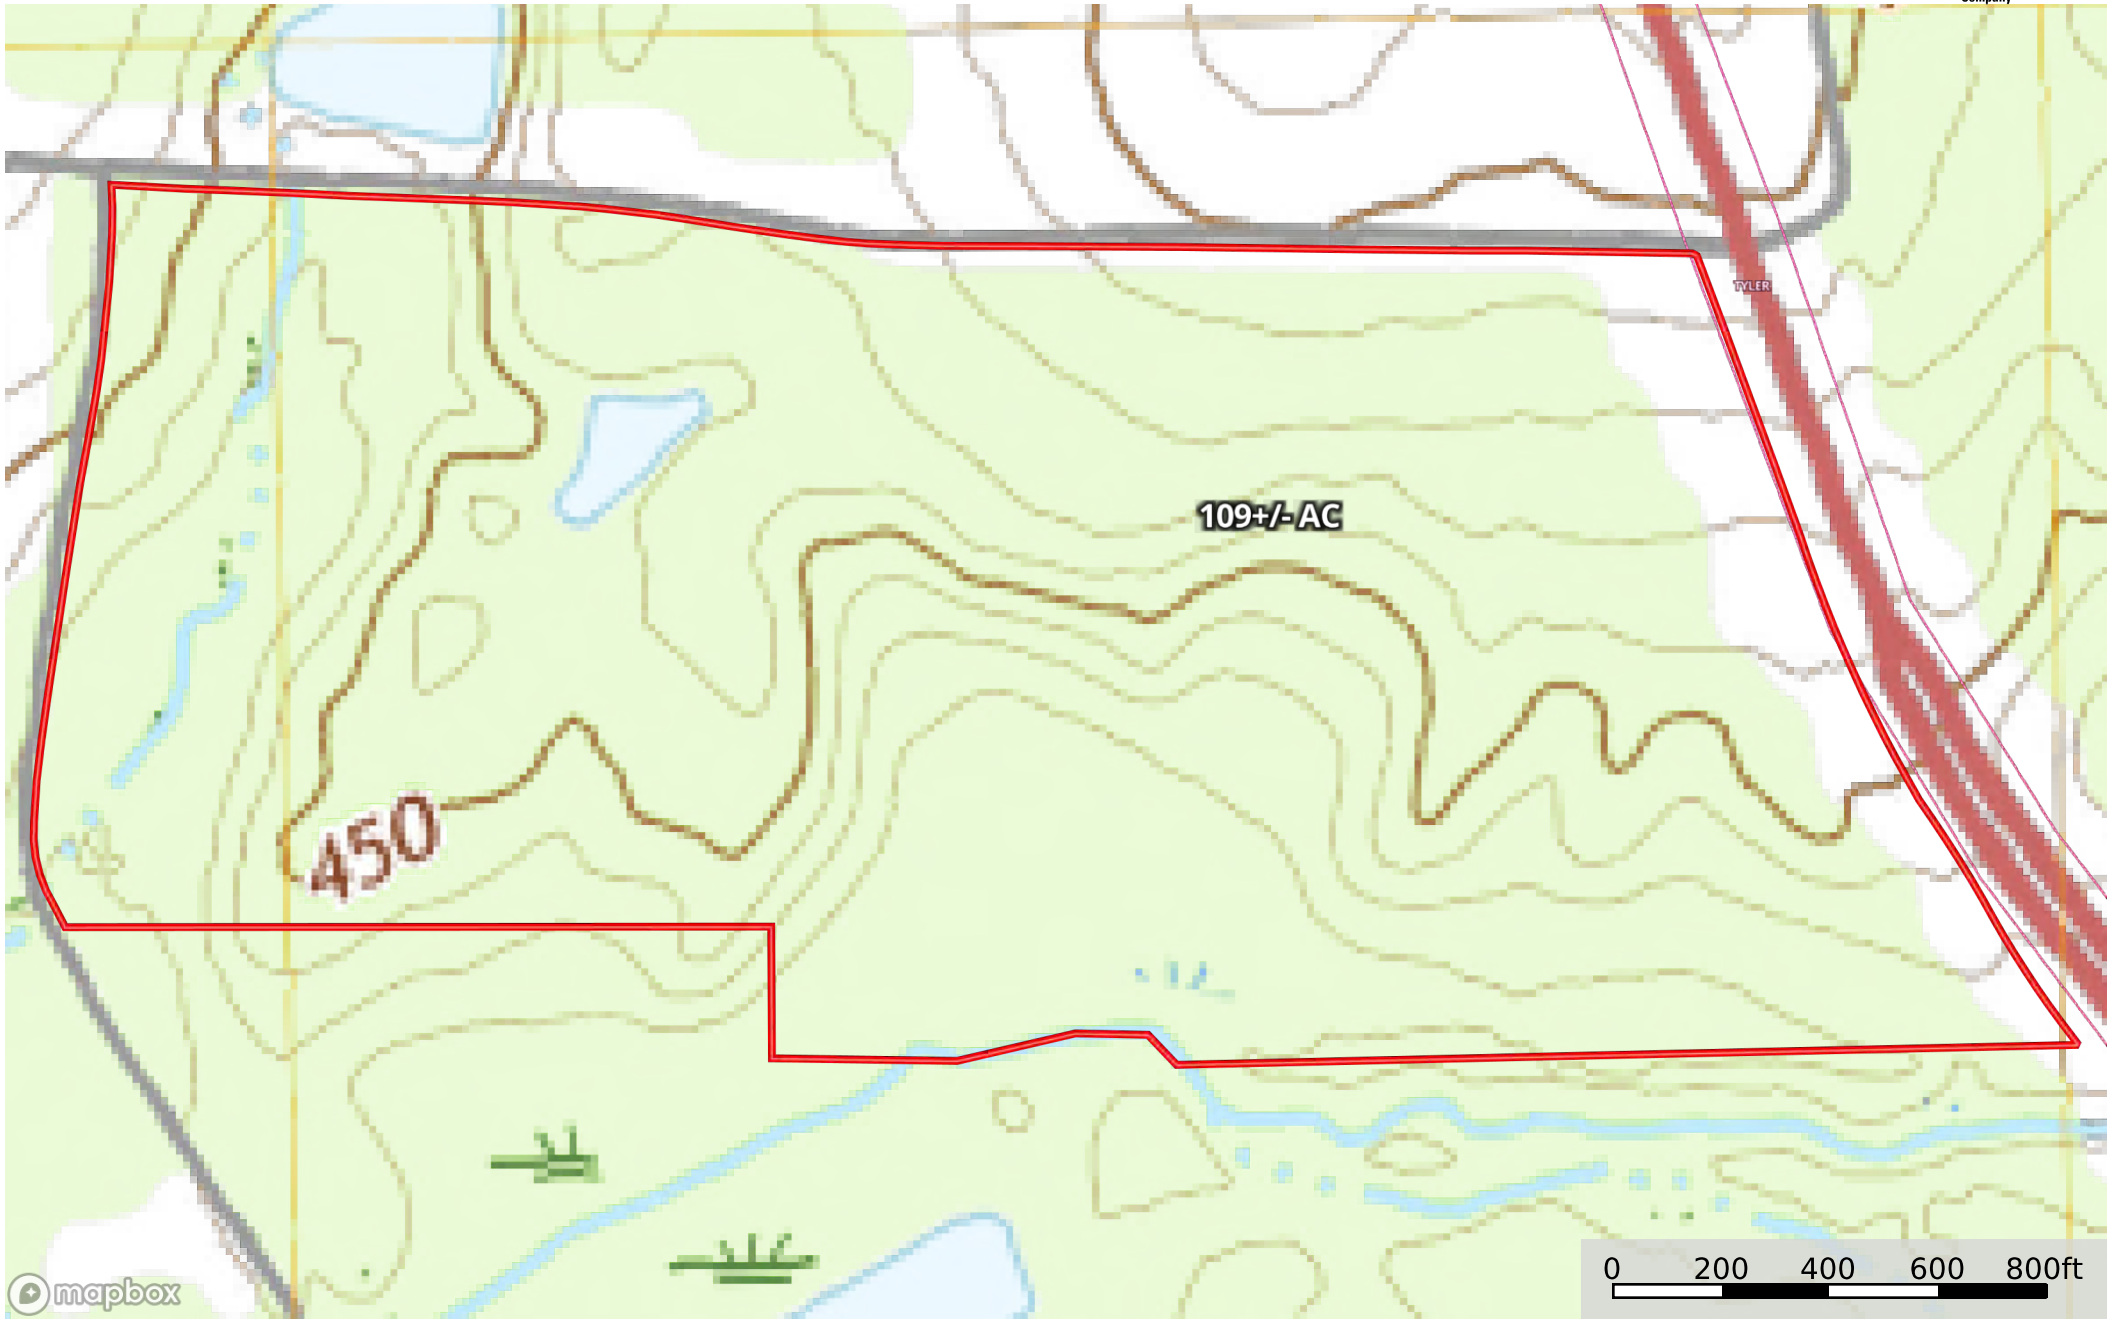

MWM Farms

Smith County, Texas, 110 AC +/-

mapbox

Boundary