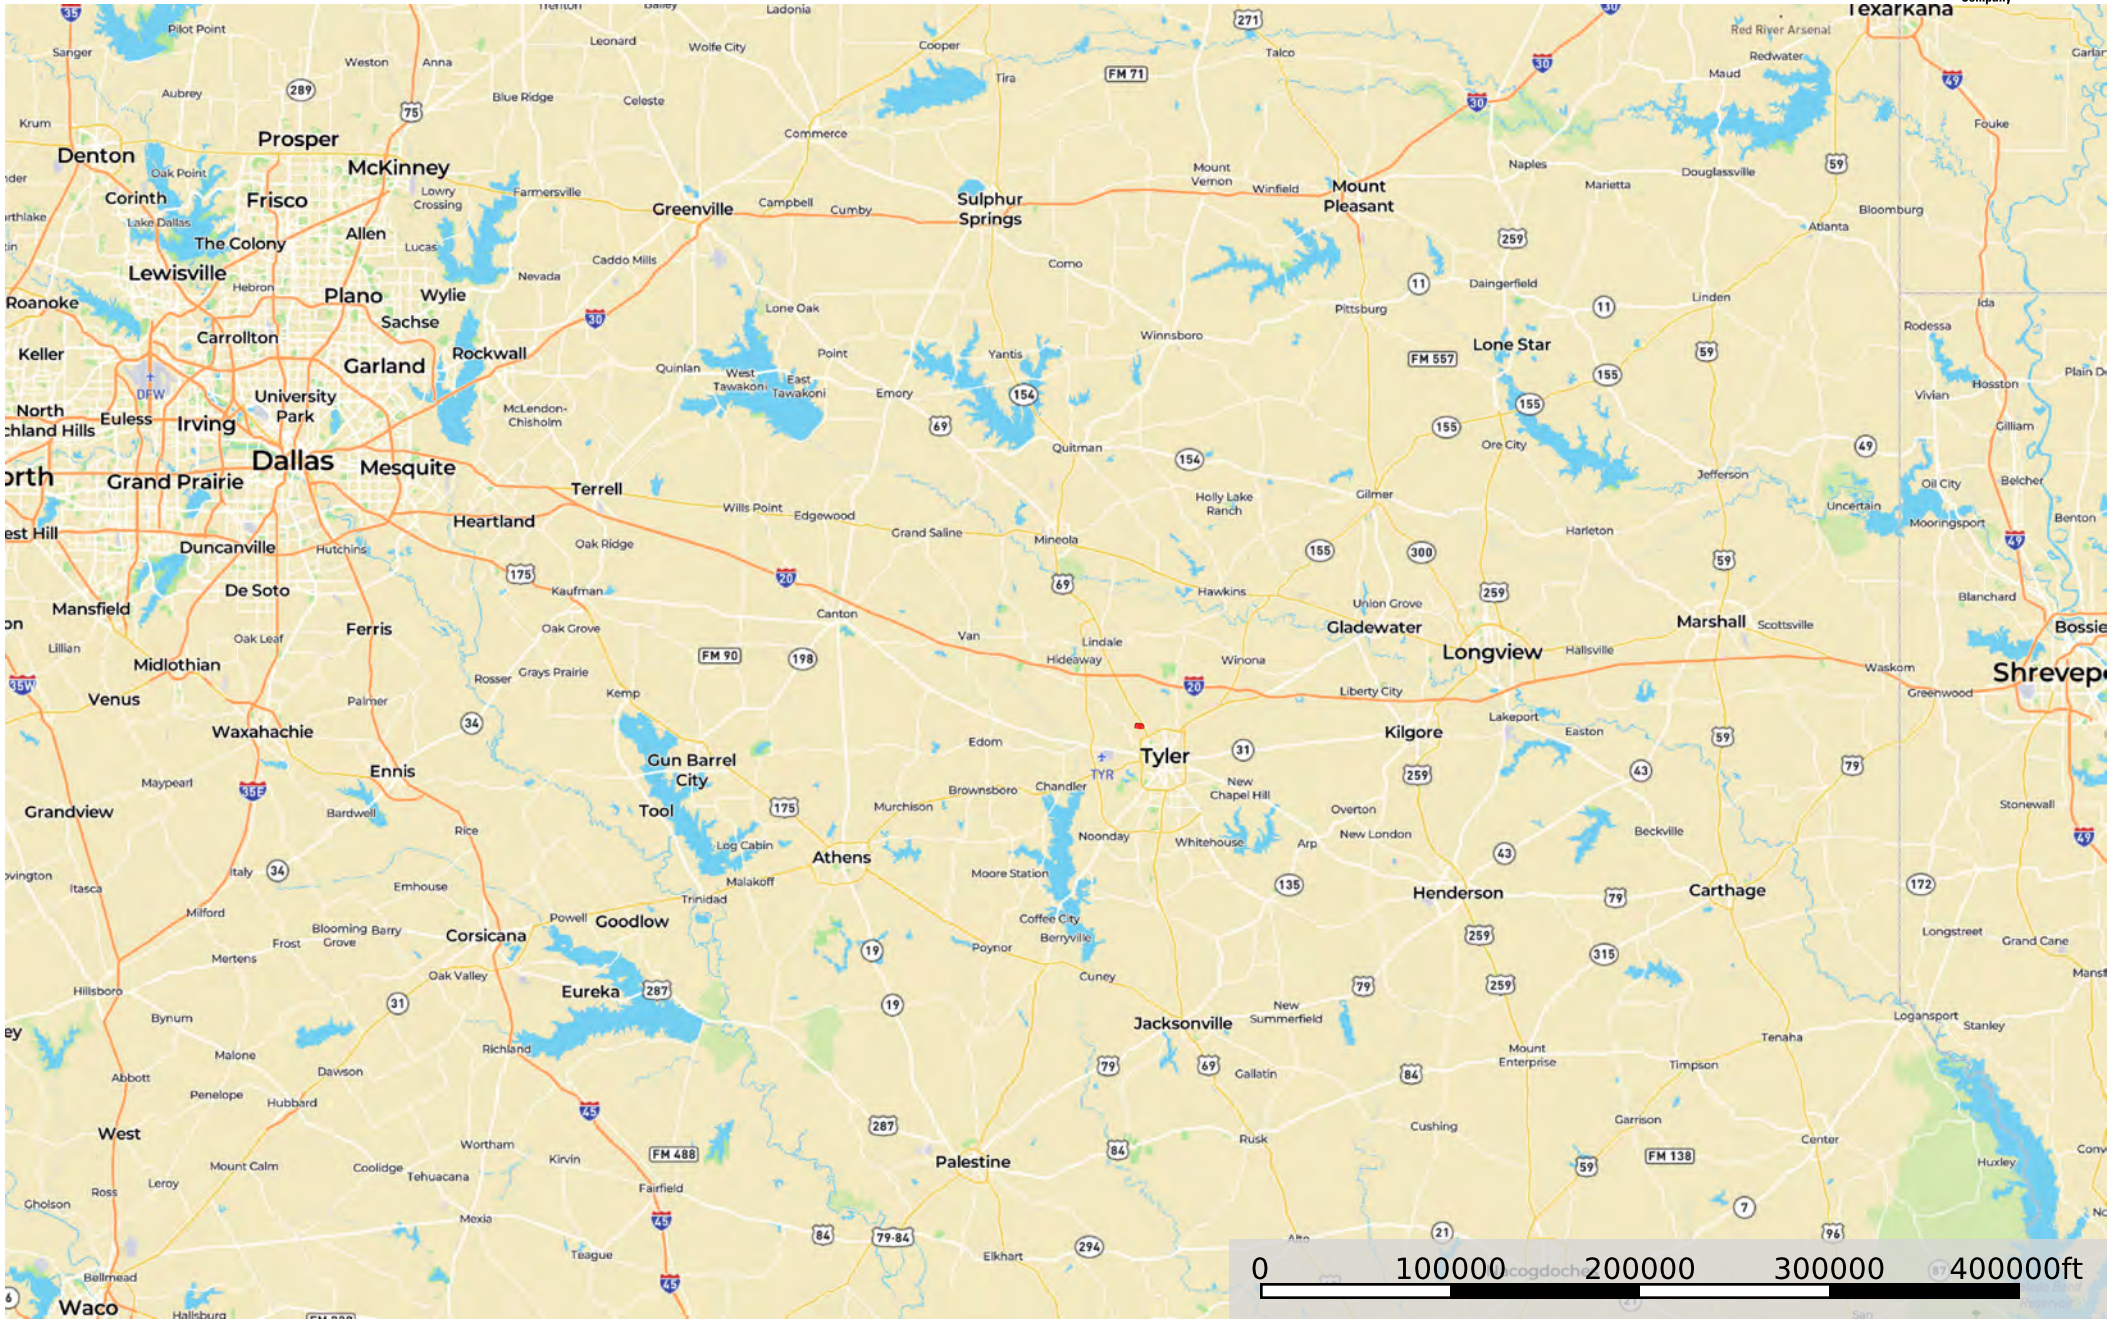

MWM Farms

Smith County, Texas, 110 AC +/-

Boundary