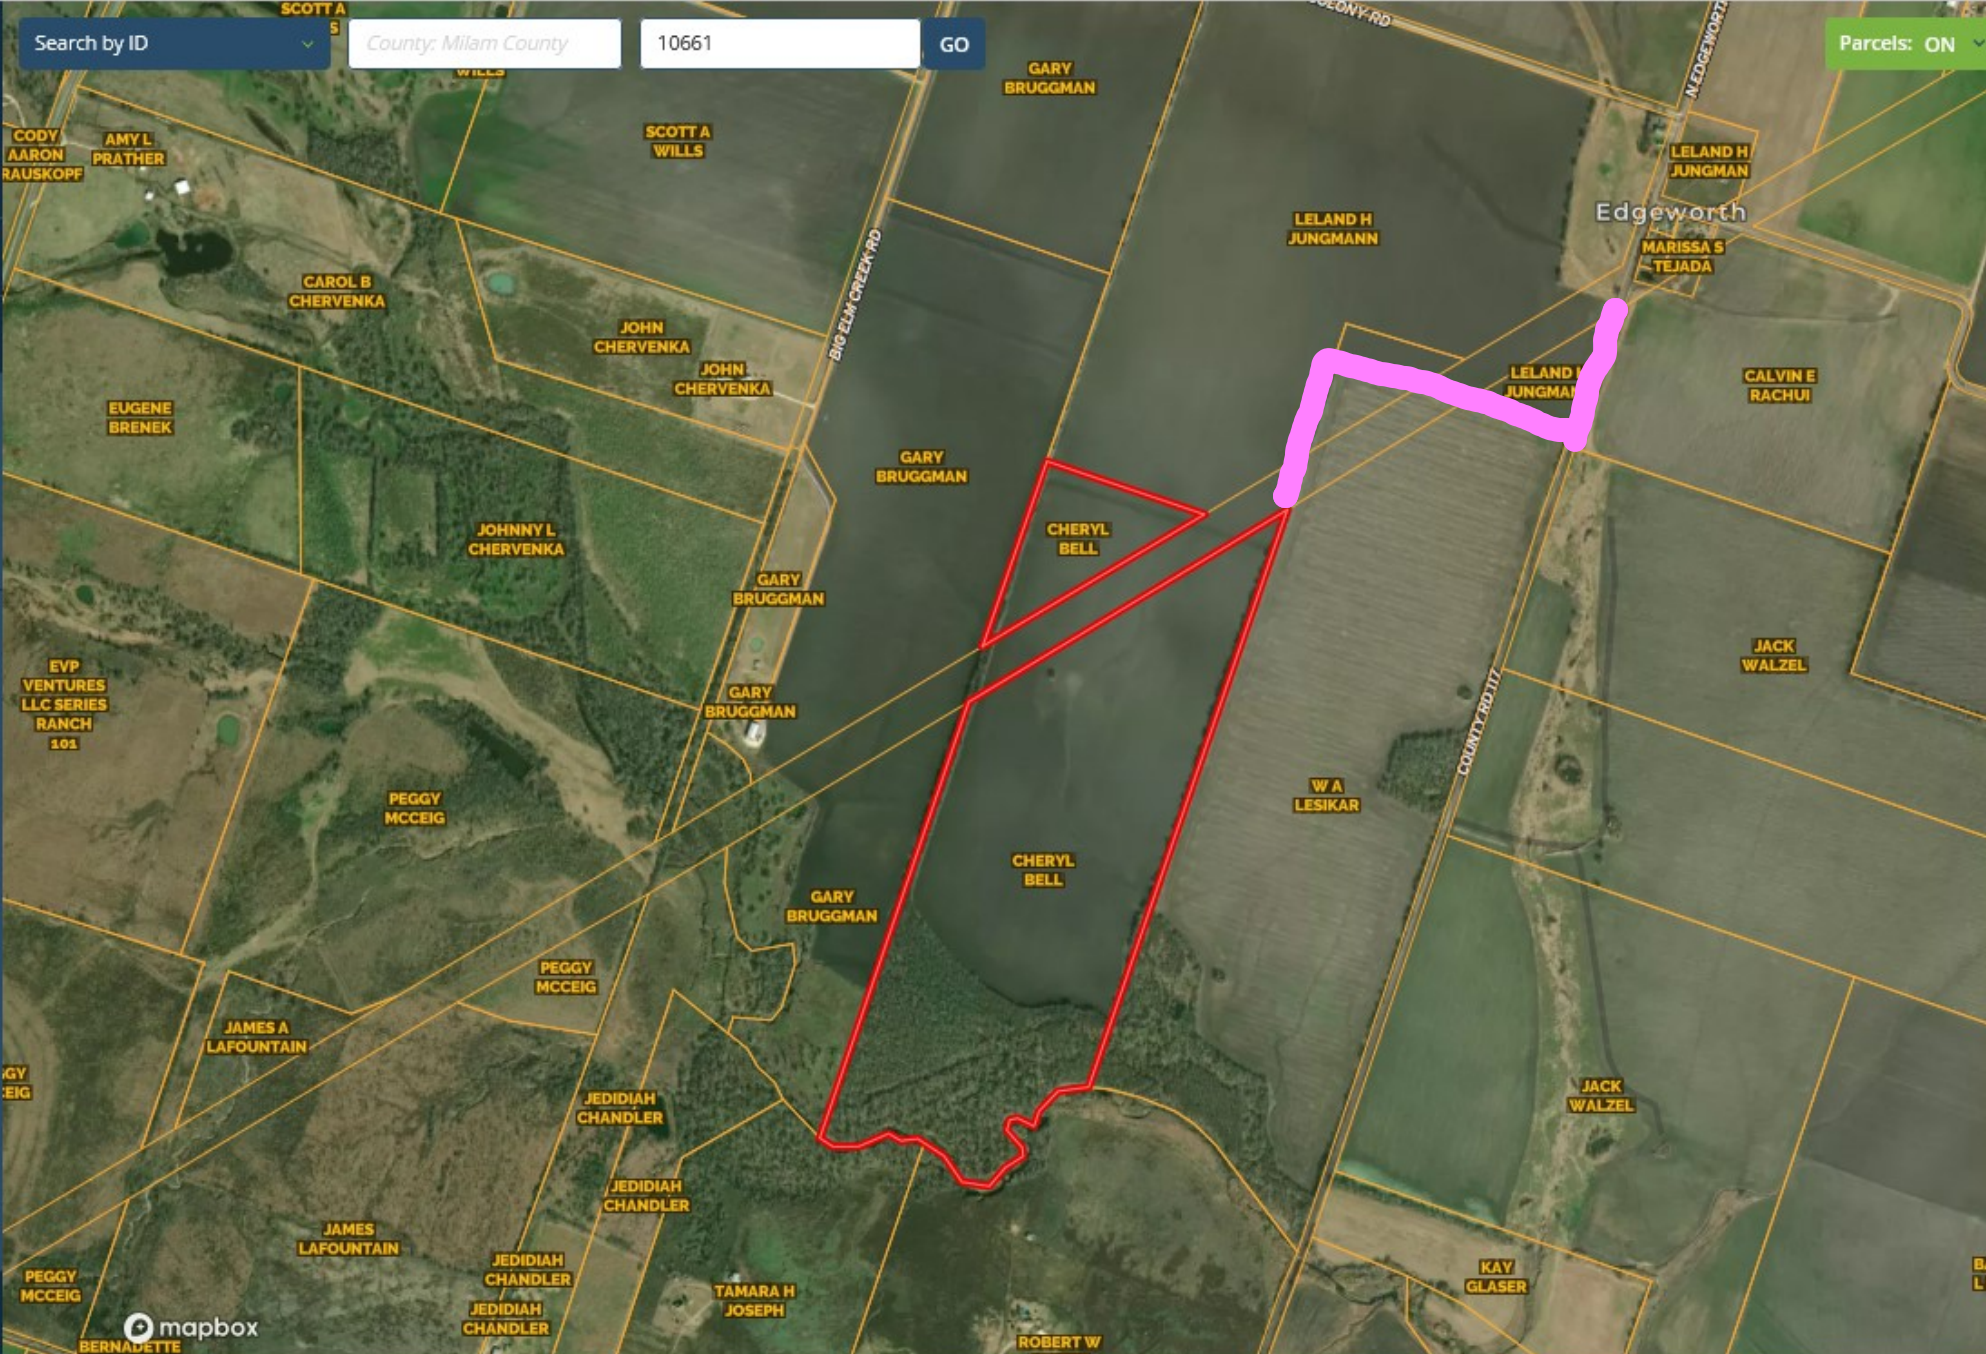

Search by ID

County: Milam County

10661

GO

Parcels: ON

VIEW
SATELLITE

2

SHAPES

n's

Stall

mic

Point

100%

93°F Mostly sunny