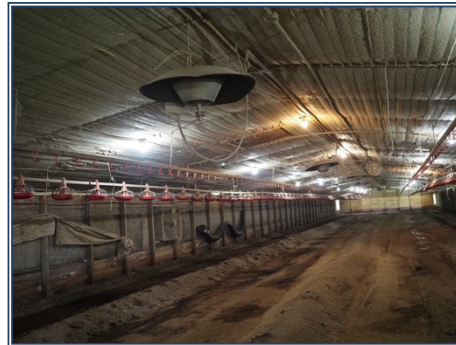

$825,000

69 Acres
MLS #136544
UC #23042-36544

Jeff Daughdrill
jeffdaughdrill@bellsouth.net
Office: (601) 250-0017
Cell: (601) 810-5511
SouthernStatesRealty.com