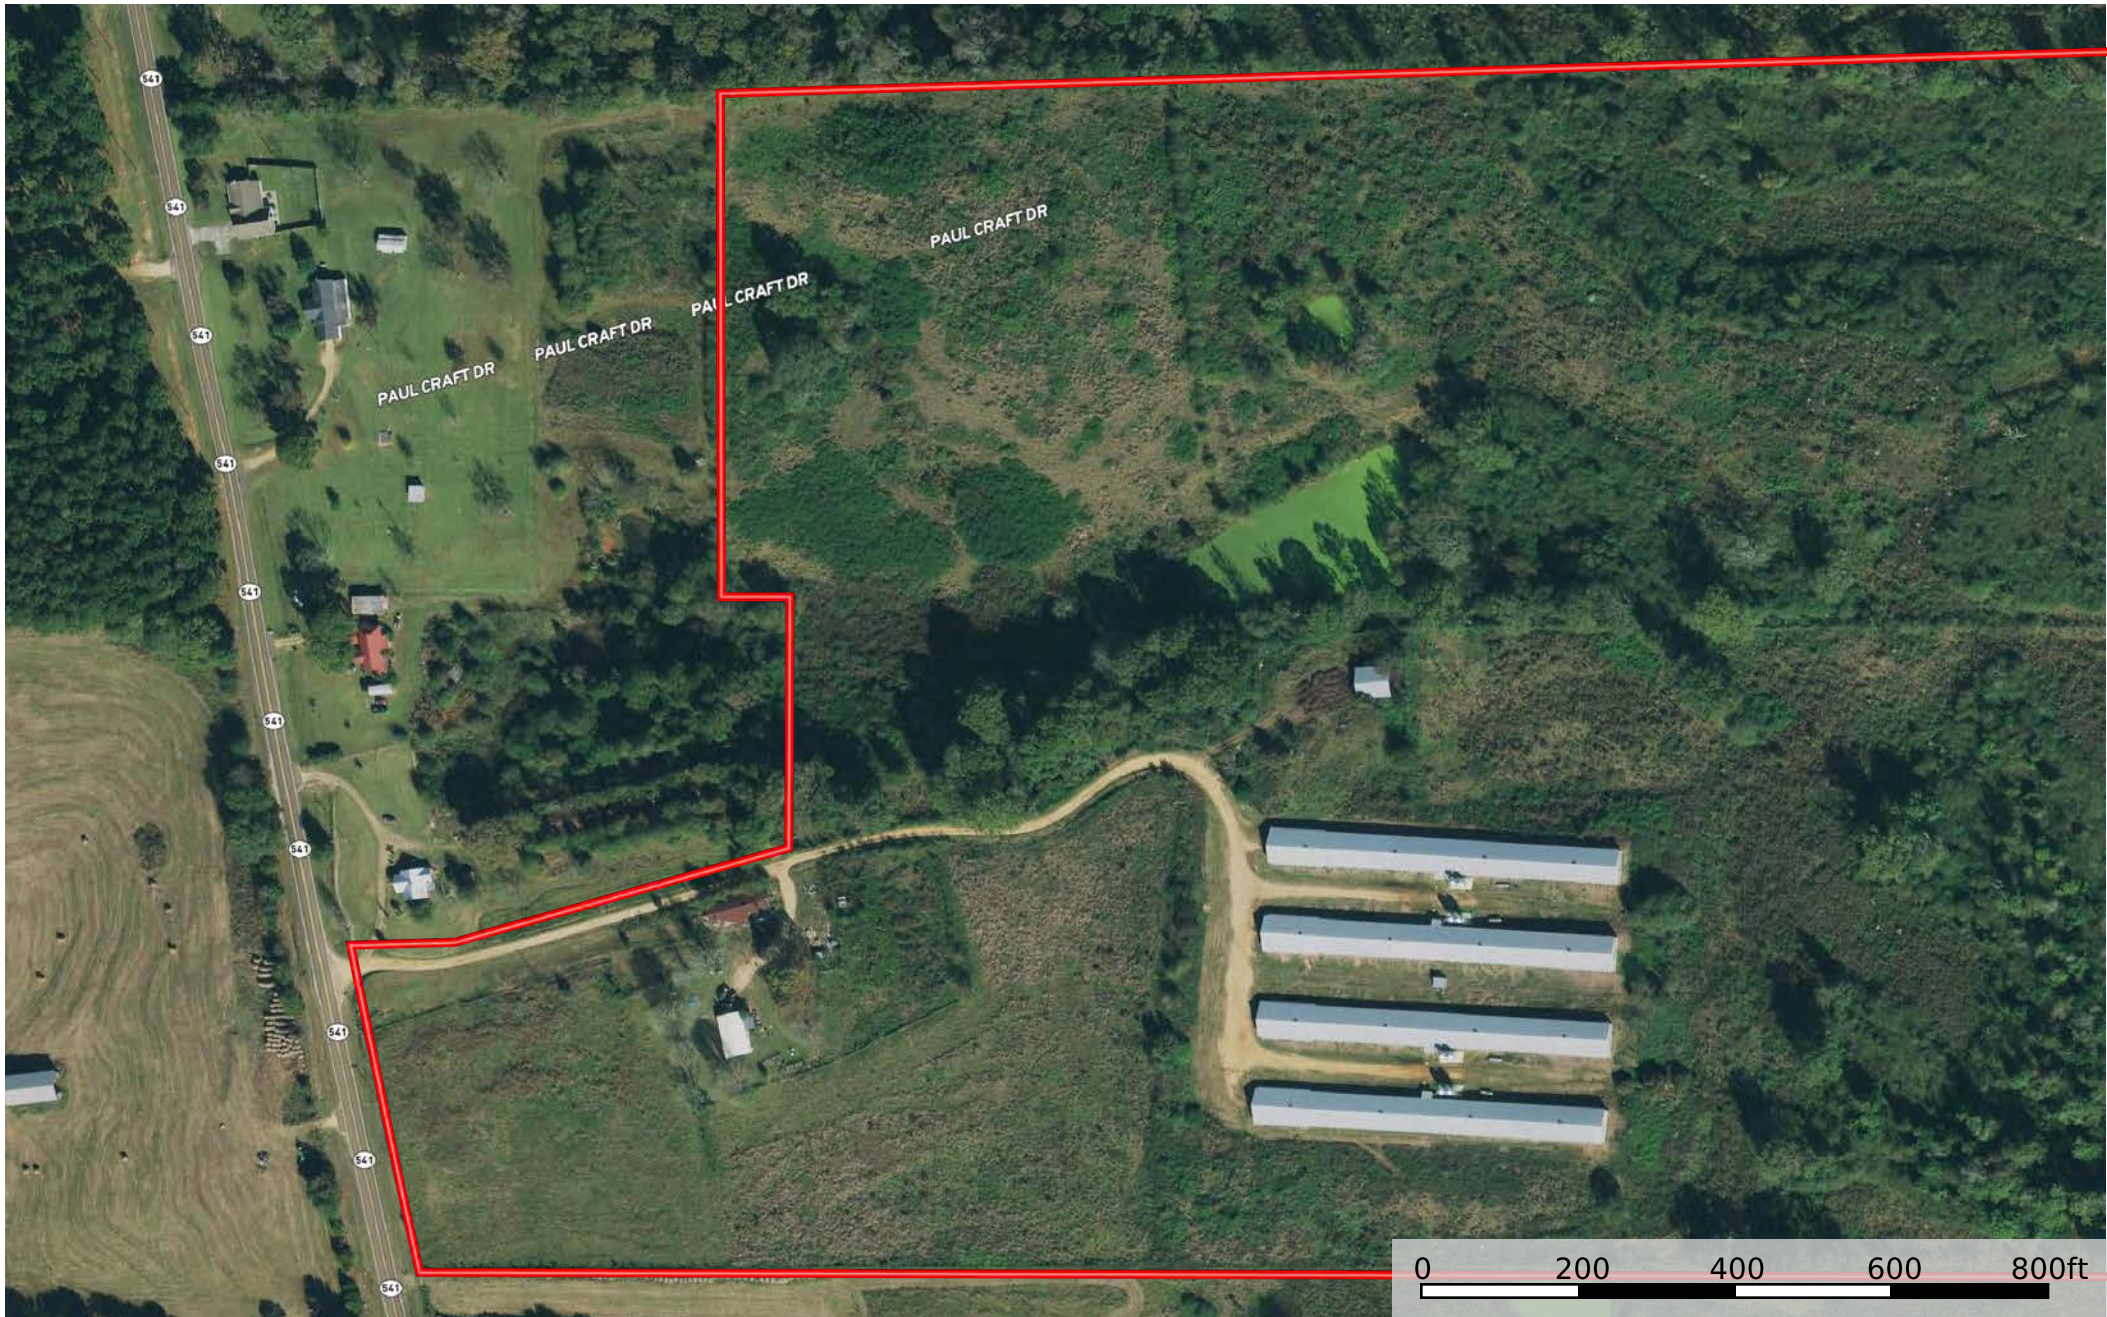

JD-Hoang Vu 4 house 69 acres

Mississippi, AC +/-

 Boundary

 Boundary

 Boundary