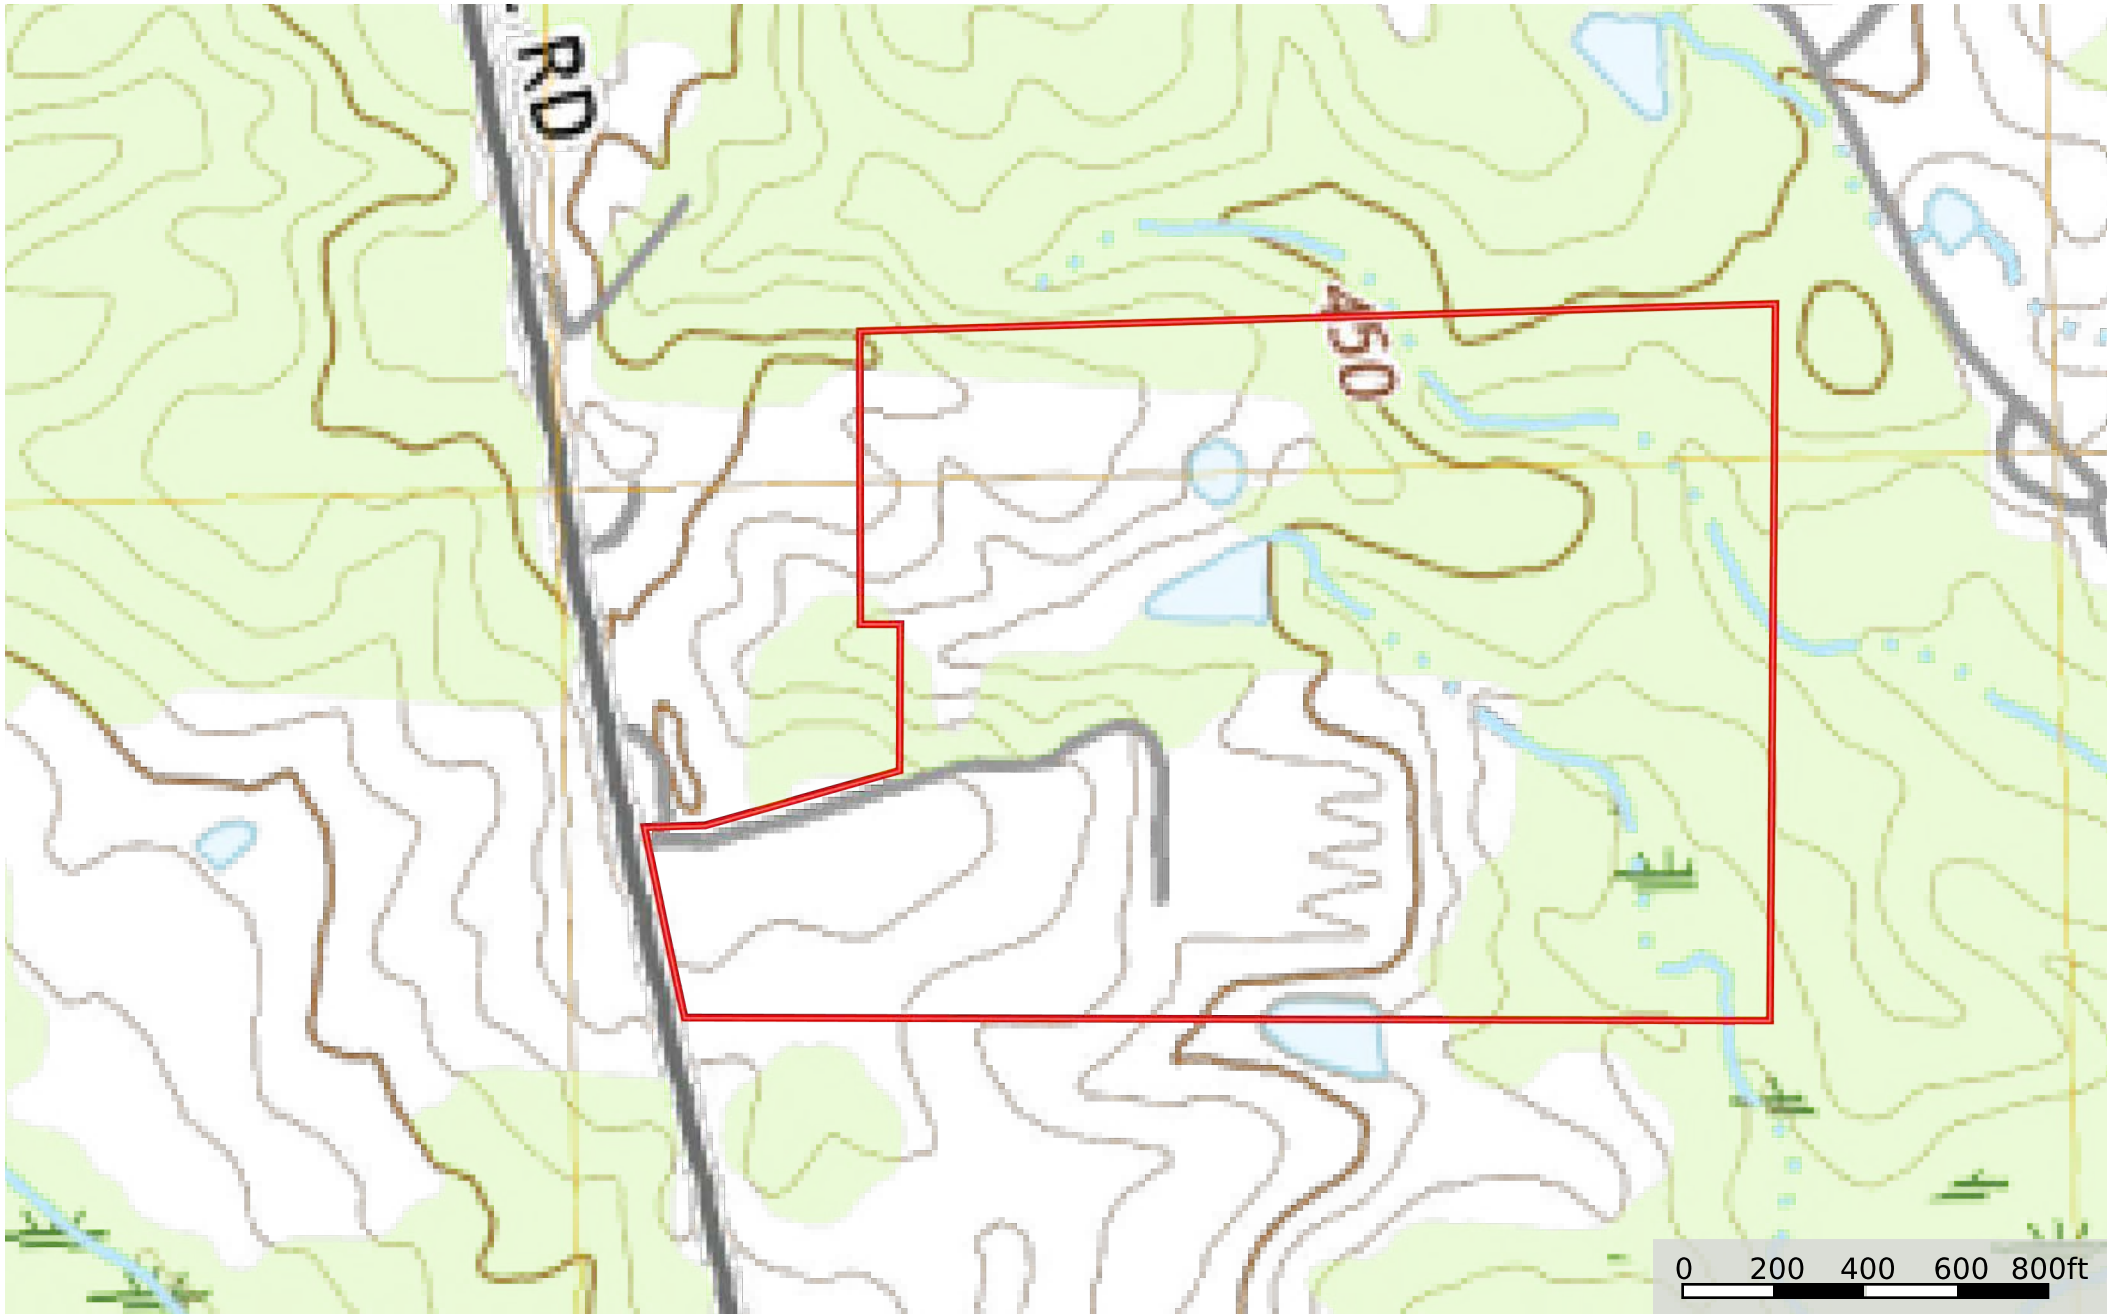

JD-Hoang Vu 4 house 69 acres

Mississippi, AC +/-

 Boundary

 Boundary

 Boundary