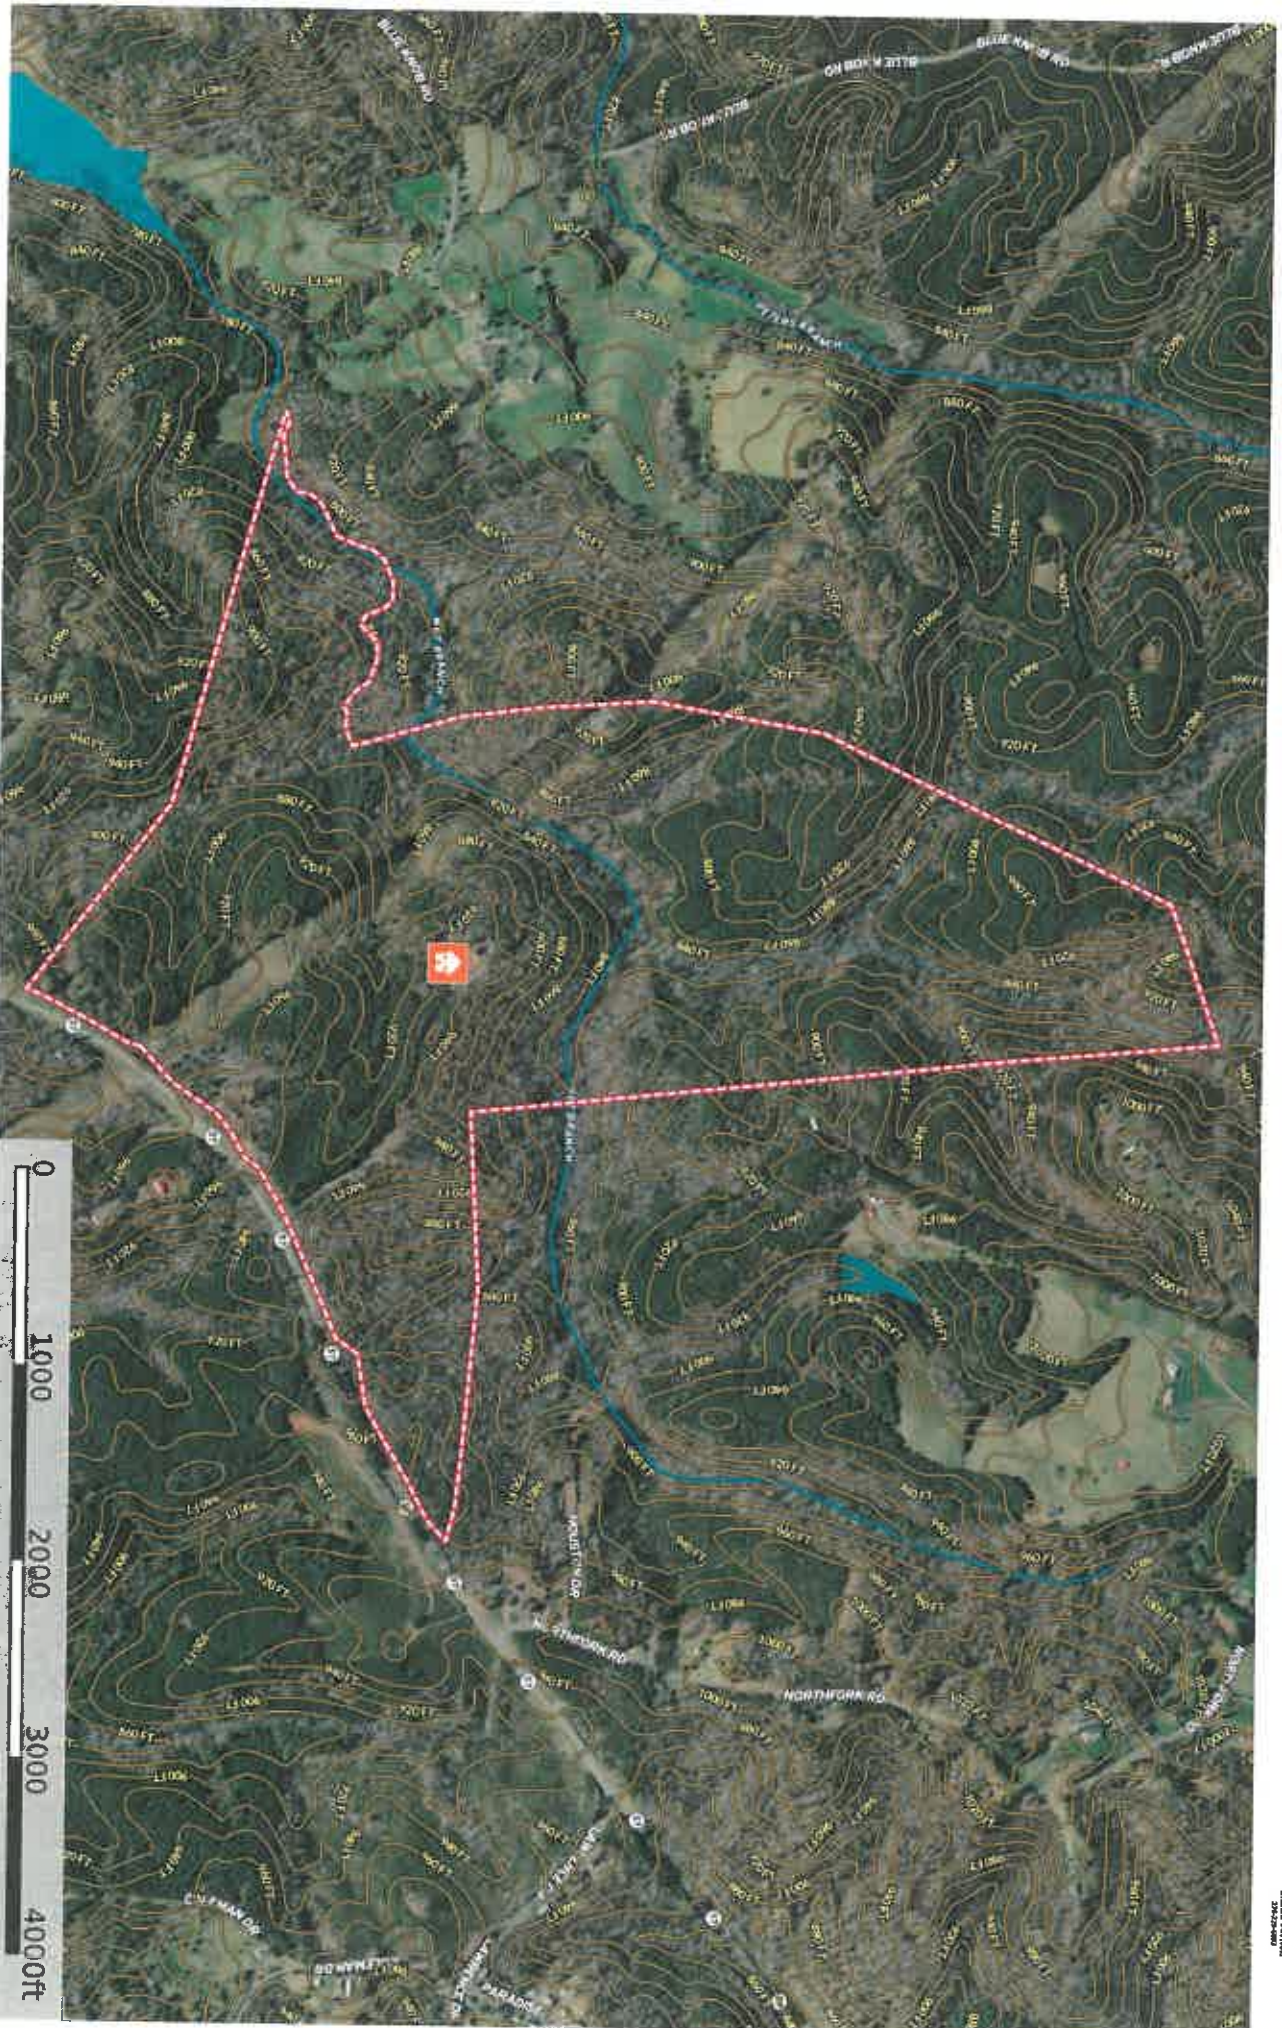

Sheppard, Steve 6861 Chatham Rd
Henry County, Virginia, 276.35 AC +/-

- House
- Boundary
- Stream
- River/Creek
- Water Body

Shane Vernon
P: 276-229-6093

shanevernonrealtor.com

The information contained herein was obtained from sources deemed to be reliable. MapRight Services makes no warranties or guarantees as to the completeness or accuracy thereof.