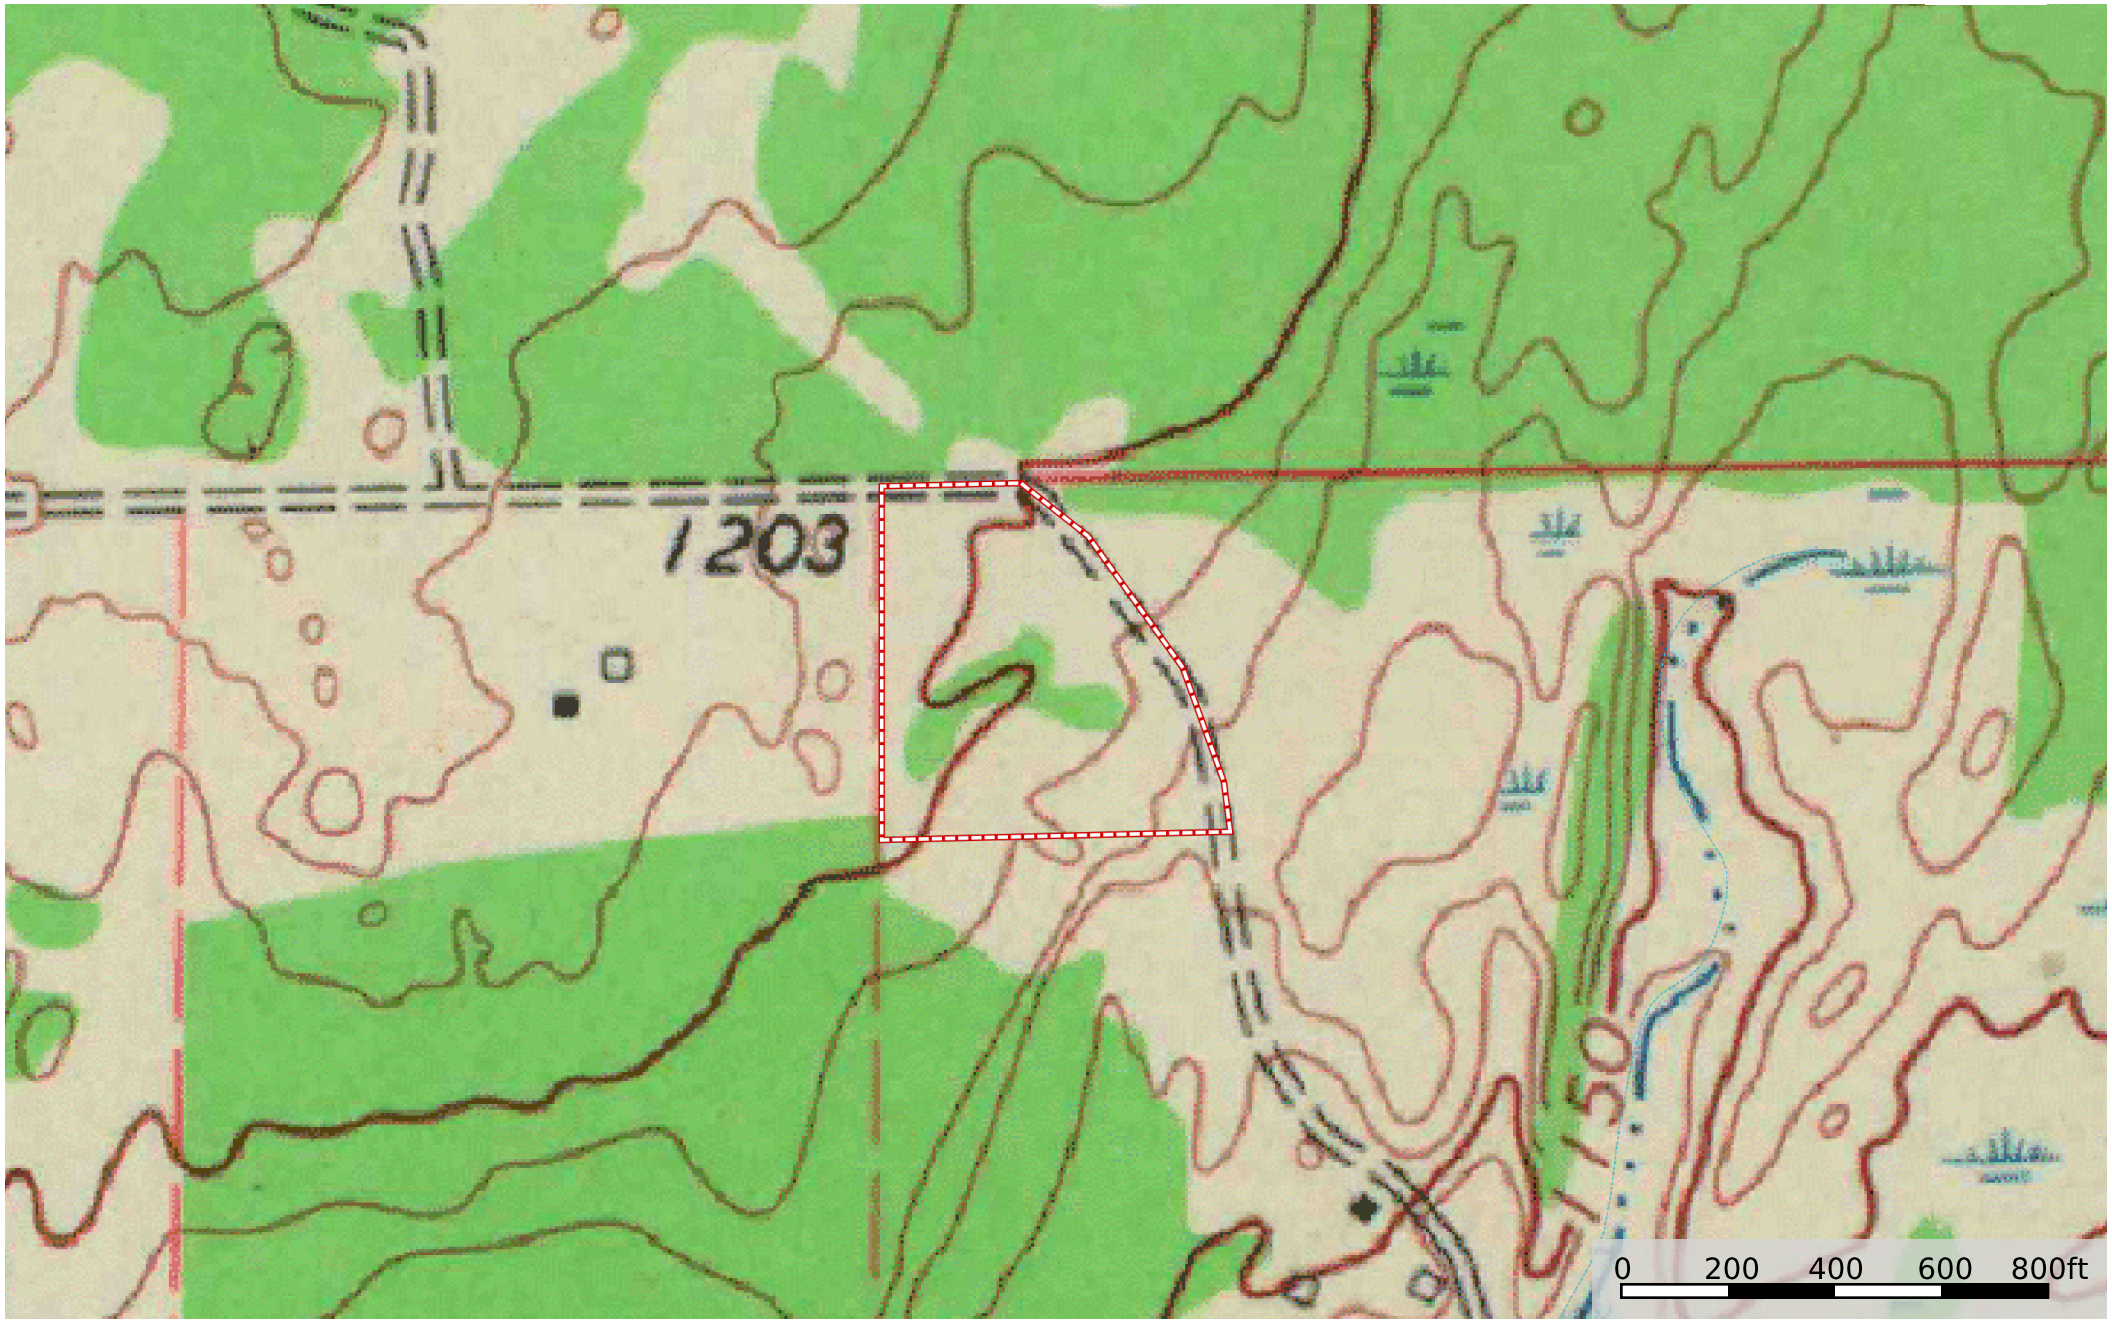

**14727 Sprandel Rd, Finlayson**  
Aitkin County, Minnesota, 7.85 AC +/-

-  Boundary
-  Stream, Intermittent
-  River/Creek
-  Water Body