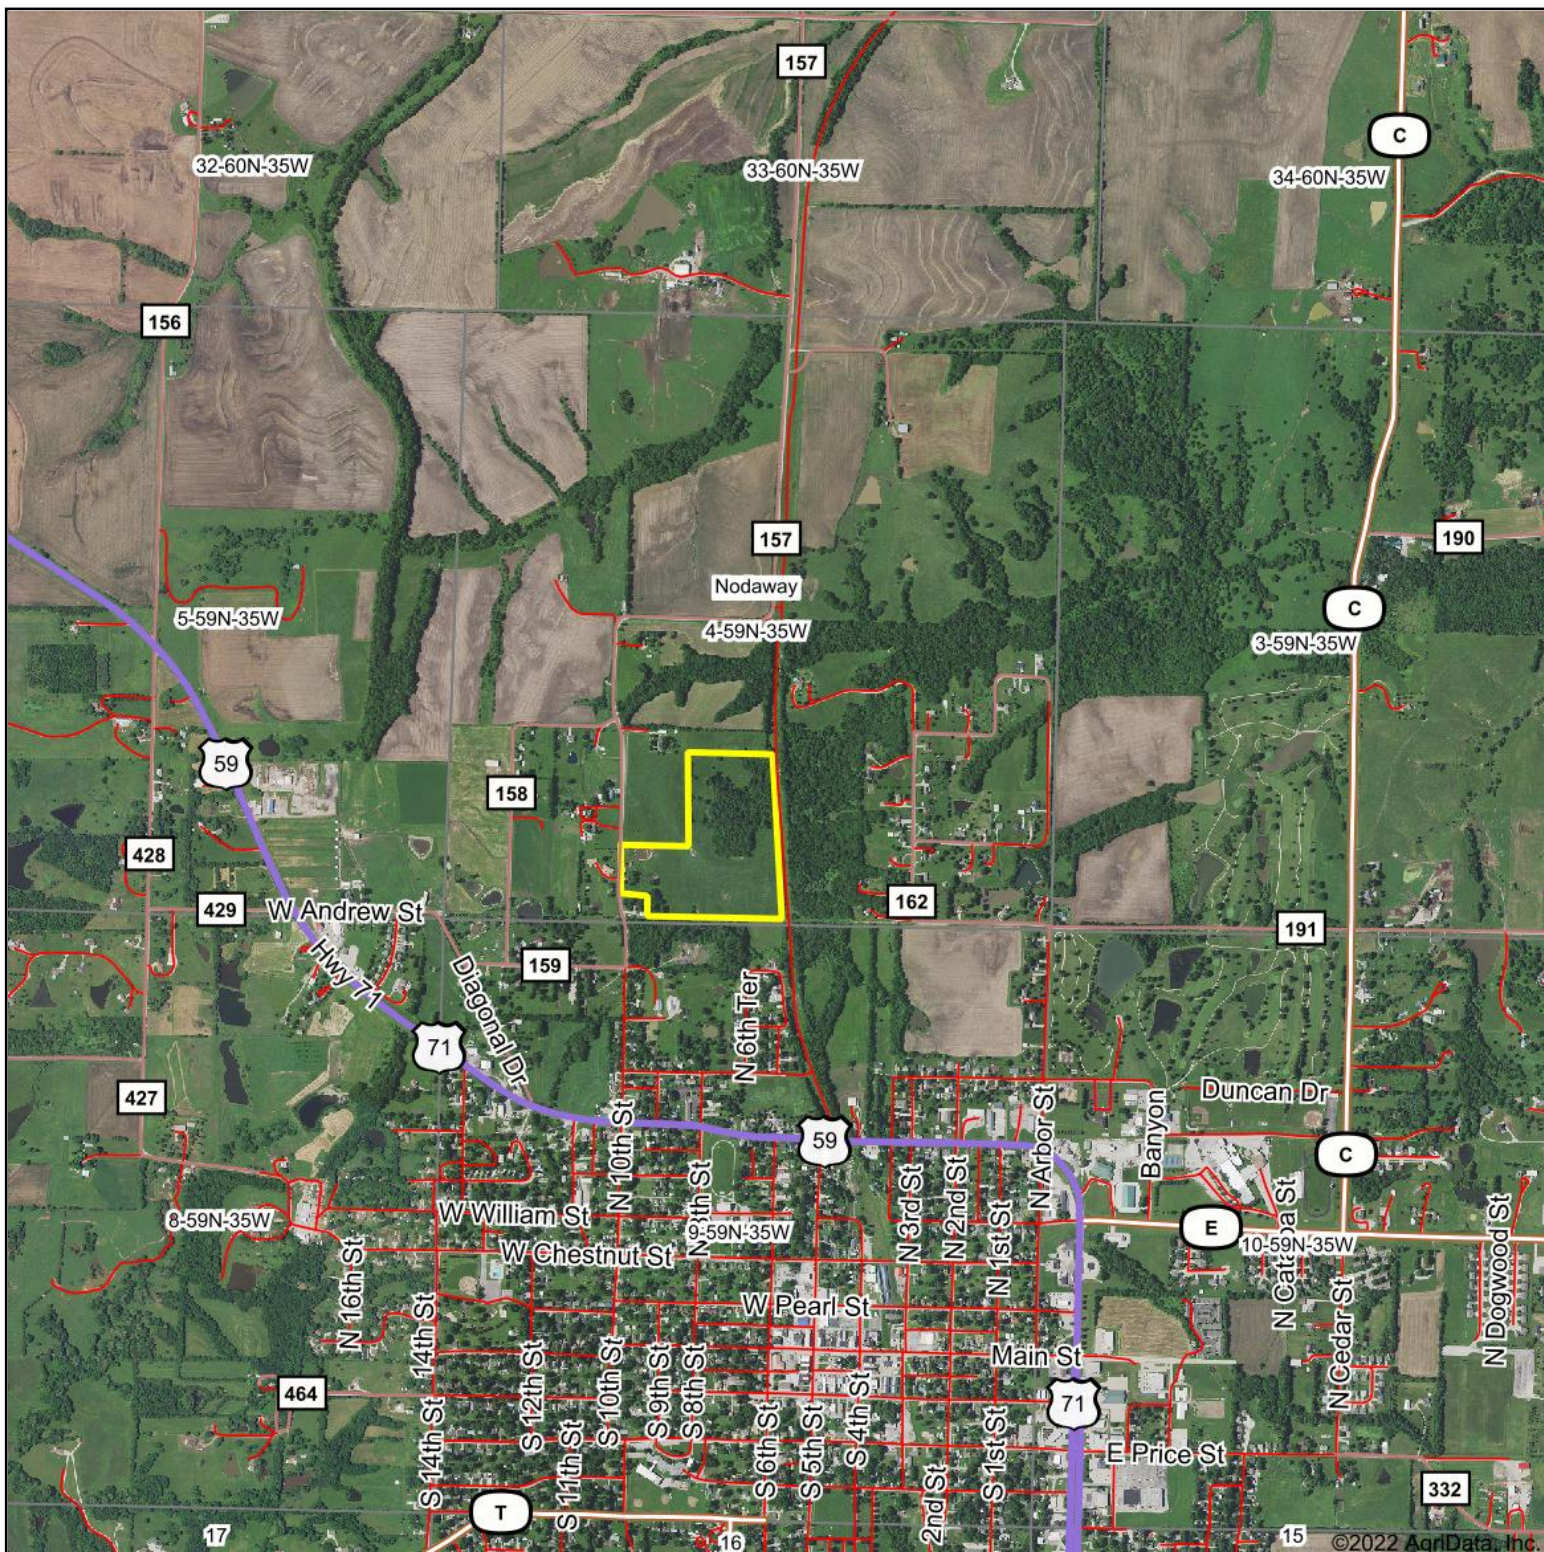

Aerial Map

Map Center: 39° 57' 19.3, -94° 49' 54.04

United Country
Property Solutions, LLC

4-59N-35W
Andrew County
Missouri

Maps Provided By:
surety
CUSTOMIZED ONLINE MAPPING
© AgriData, Inc. 2021 www.AgriDataInc.com