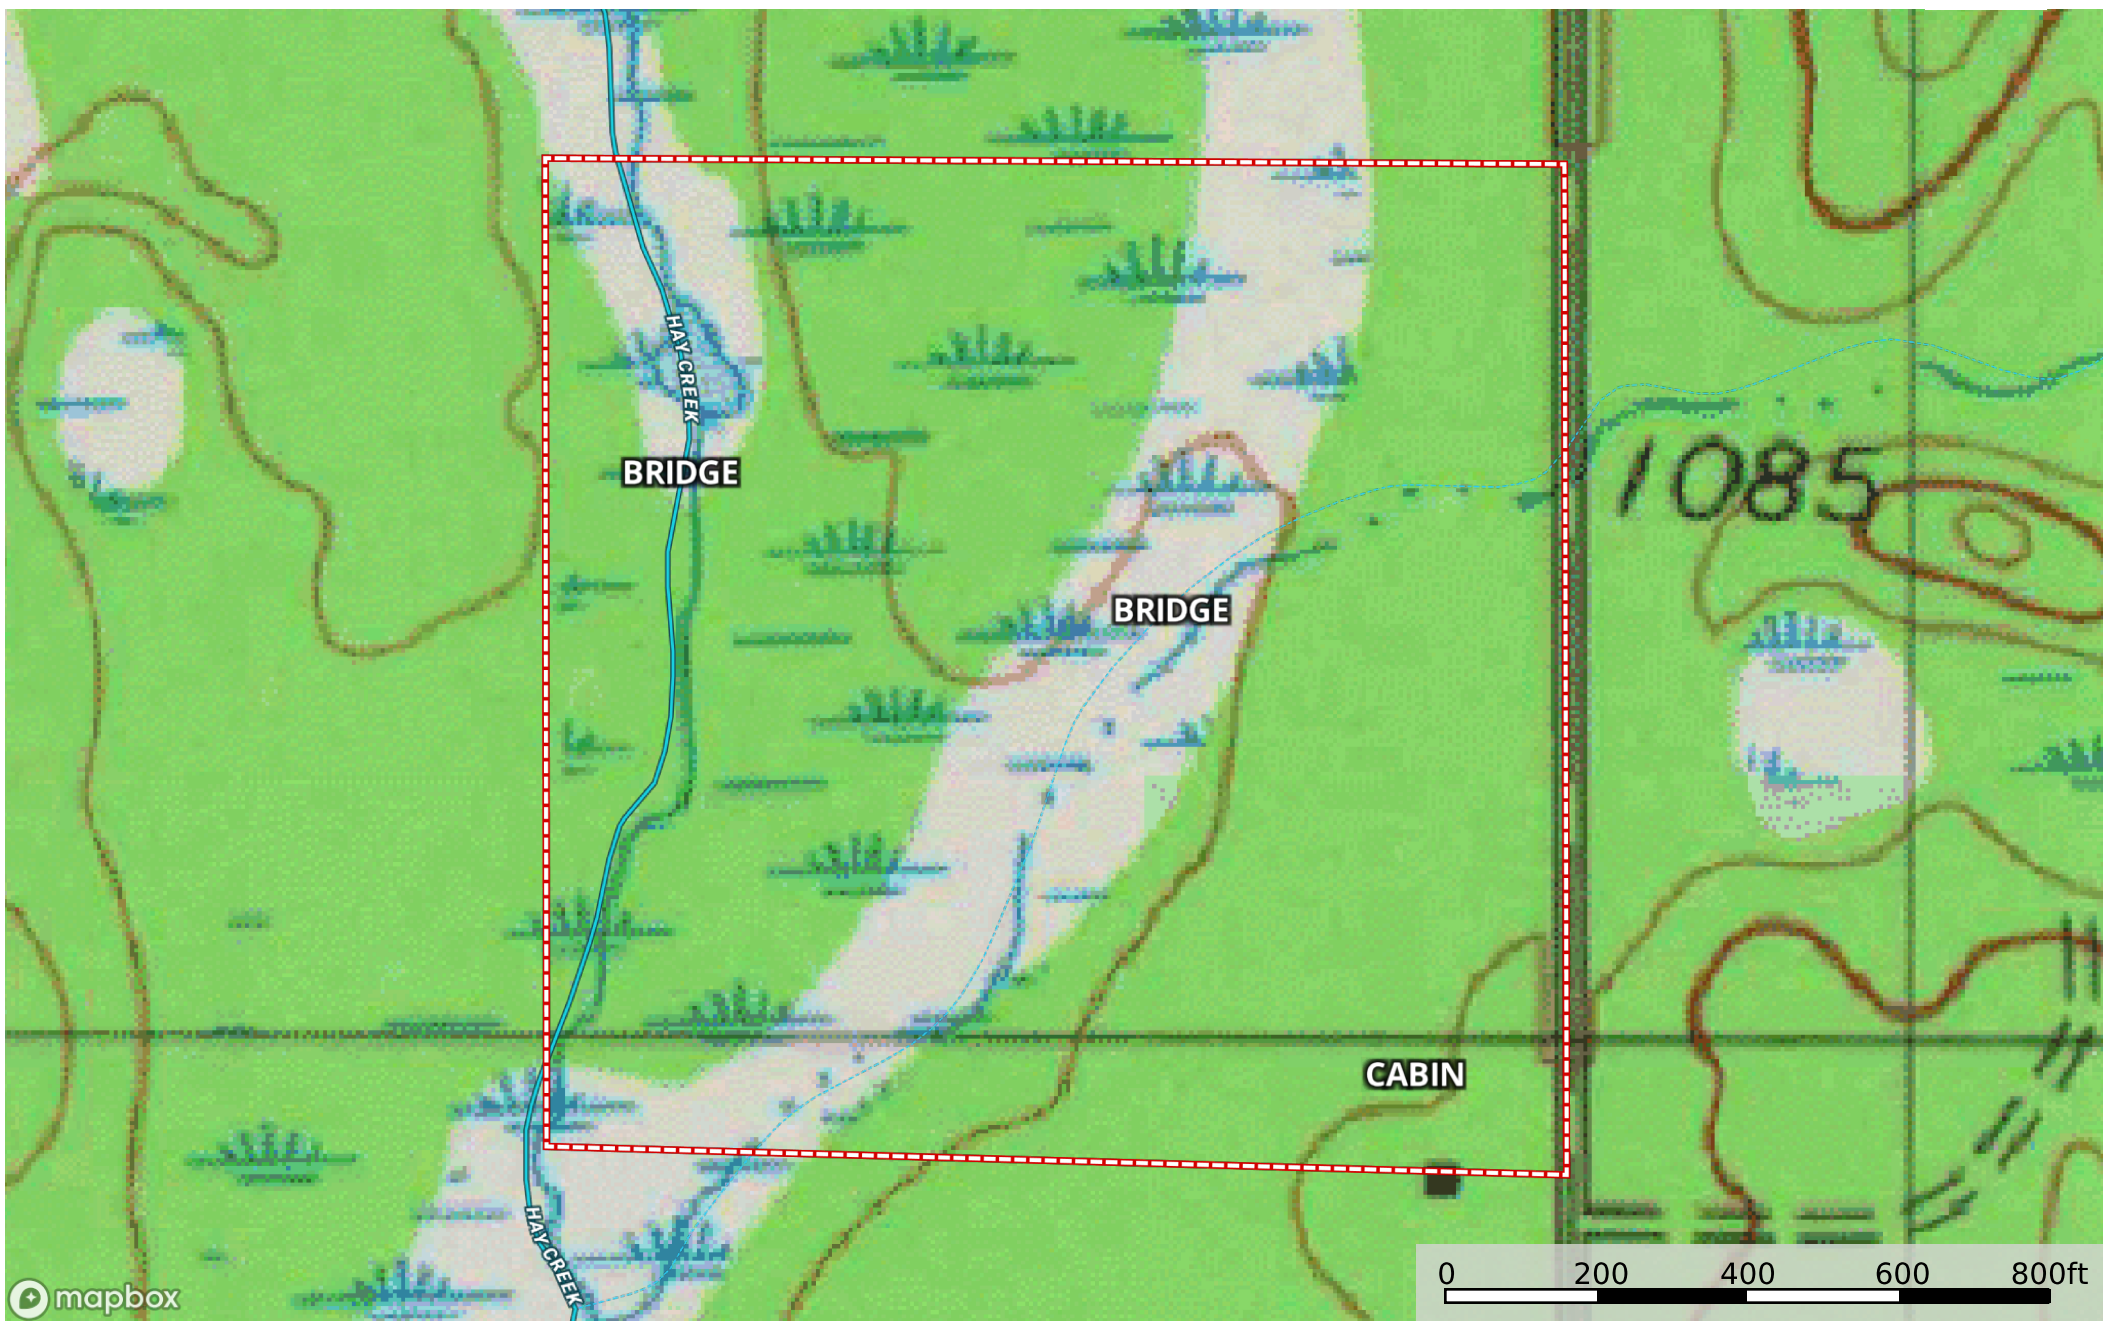

53513 Little Sand Creek Rd, Sandstone
Pine County, Minnesota, 40 AC +/-

mapbox

-  Boundary
-  Stream, Intermittent
-  River/Creek
-  Water Body